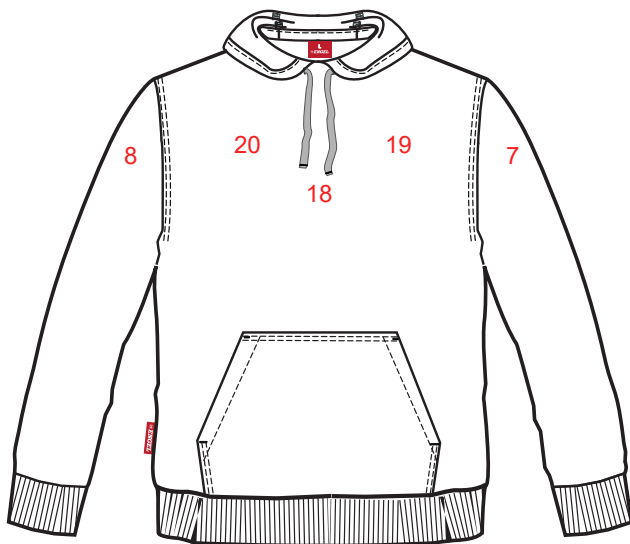

LOGOPLACEMENT

8038-334

PRINT :

EMBROIDERY:

Width x height

1.	On back max	25 x 15	25 x 15
7.	On left upper arm	10 x 10	-
8.	On right upper arm	10 x 10	-
18.	Chest in the middle	25 x 20	25 x 15
19.	Left side of chest	10 x 10	10 x 10
20.	Right side of chest	10 x 10	10 x 10
30.	On the lower back max	25 x 25	25 x 20