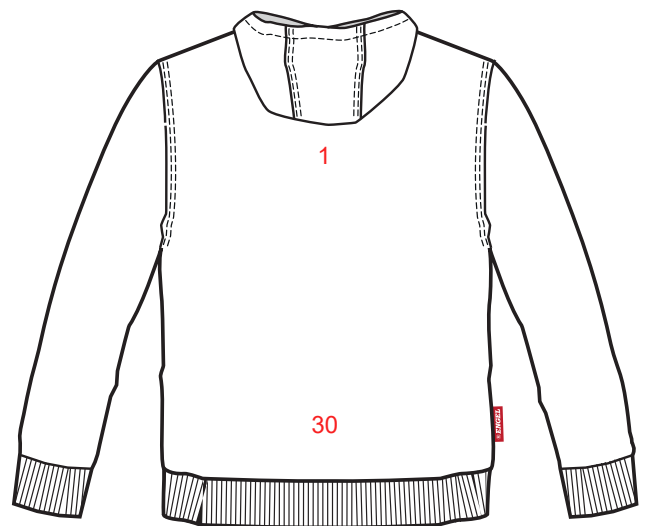

LOGOPLACEMENT

8038-334

PRINT :

EMBROIDERY:

Width x height

1.	On back max	25 x 15	25 x 15
7.	On left upper arm	10 x 10	-
8.	On right upper arm	10 x 10	-
18.	Chest in the middle	25 x 20	25 x 15
19.	Left side of chest	10 x 10	10 x 10
20.	Right side of chest	10 x 10	10 x 10
30.	On the lower back max	25 x 25	25 x 20