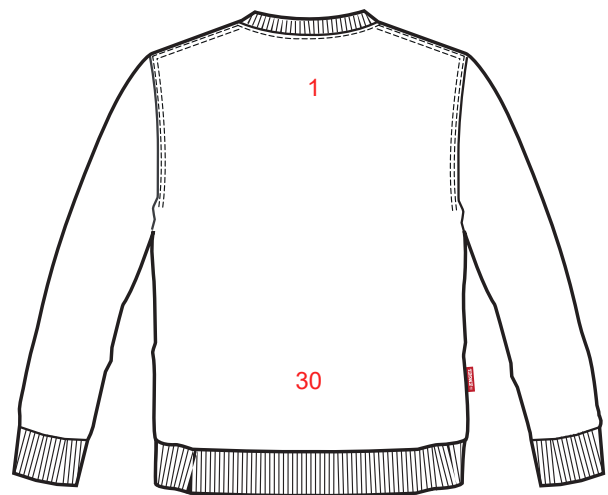

LOGOPLACEMENT

8036-334

PRINT :

EMBROIDERY:

Width x height

| | | | |
|-----|-----------------------|---------|---------|
| 1. | On back max | 25 x 15 | 25 x 15 |
| 7. | On left upper arm | 10 x 10 | - |
| 8. | On right upper arm | 10 x 10 | - |
| 18. | Chest in the middle | 25 x 20 | 25 x 15 |
| 19. | Left side of chest | 10 x 10 | 10 x 10 |
| 20. | Right side of chest | 10 x 10 | 10 x 10 |
| 30. | On the lower back max | 25 x 25 | 25 x 20 |