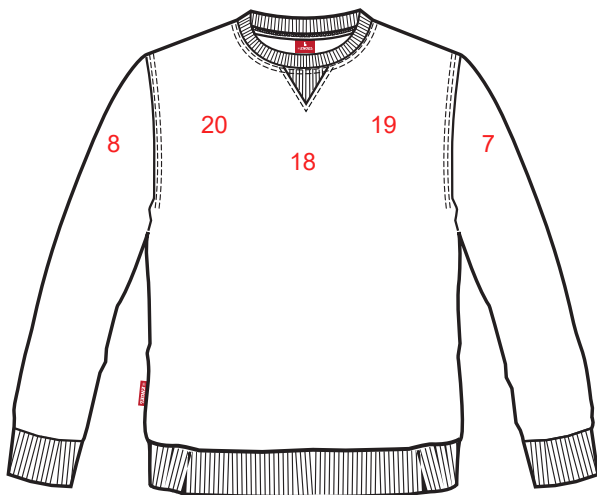

LOGOPLACEMENT

8036-334

PRINT :

EMBROIDERY:

Width x height

| | | | |
|-----|-----------------------|---------|---------|
| 1. | On back max | 25 x 15 | 25 x 15 |
| 7. | On left upper arm | 10 x 10 | - |
| 8. | On right upper arm | 10 x 10 | - |
| 18. | Chest in the middle | 25 x 20 | 25 x 15 |
| 19. | Left side of chest | 10 x 10 | 10 x 10 |
| 20. | Right side of chest | 10 x 10 | 10 x 10 |
| 30. | On the lower back max | 25 x 25 | 25 x 20 |

ENGEL