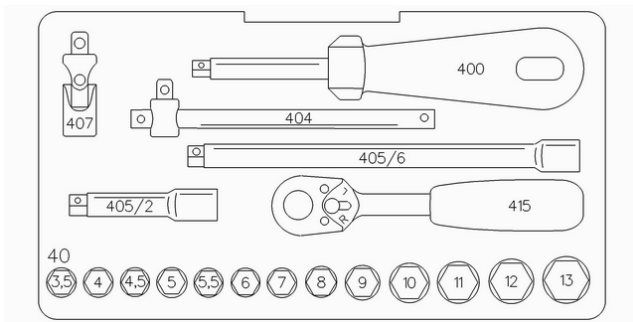

Images.

STAHLWILLE Eduard Wille GmbH & Co. KG

Lindenallee 27 · 42349 Wuppertal · Germany · Phone: +49 202 4791-0 · Fax: +49 202 4791-200
info@stahlwille.de · www.stahlwille.de · Copyright by STAHLWILLE Eduard Wille GmbH & Co. KG, Wuppertal
Copyright by STAHLWILLE Eduard Wille GmbH & Co. KG, Wuppertal