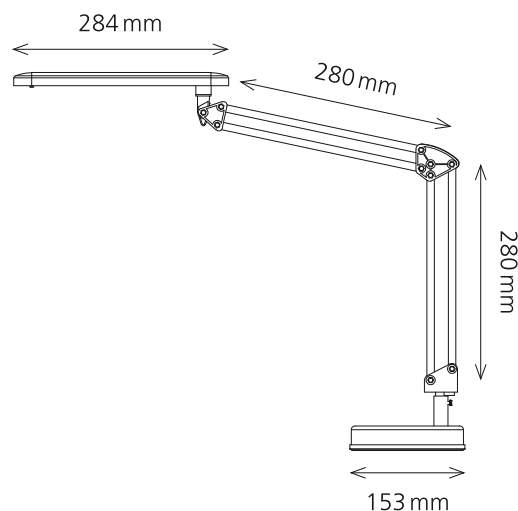

## LED 4 Stars

- Classic office lamp with a large extension
- LED 4 Stars' various joints allow to move it smoothly into any position
- Light head horizontally and vertically pivotable
- Excellent illumination with a small power consumption
- Available in 2 versions: with base or with clamp

### Technical data

Power:	7 W
Weighted energy consumption:	7 kWh / 1000 h
Voltage:	220–240 V AC, 50–60 Hz
Luminous flux:	400 Lumen
Luminous efficacy:	60 Lumen / Watt
Colour temperature:	5000 Kelvin (neutral white)
Maximum illuminance:	836 Lux (measuring distance 40 cm)
Colour rendering index (CRI):	82
Life time:	20 000 hours
Extension:	max. 670 mm
Height:	max. 600 mm
Arm:	280 mm x 280 mm
Base:	Ø 153 mm
Clamp:	opening 10–50 mm
Head of lamp:	284 mm x 45 mm (L x W)
Net weight:	1.9 kg with base, 400 g with clamp
Material:	ABS, aluminium, metal
Packaging:	4-coloured sales packaging
Light source:	energy efficiency class: E model identification: 4star0000064x

**Item number:** 41-5010.640 / 41 black / silver with base  
41-5010.642 / 43 black / silver with clamp