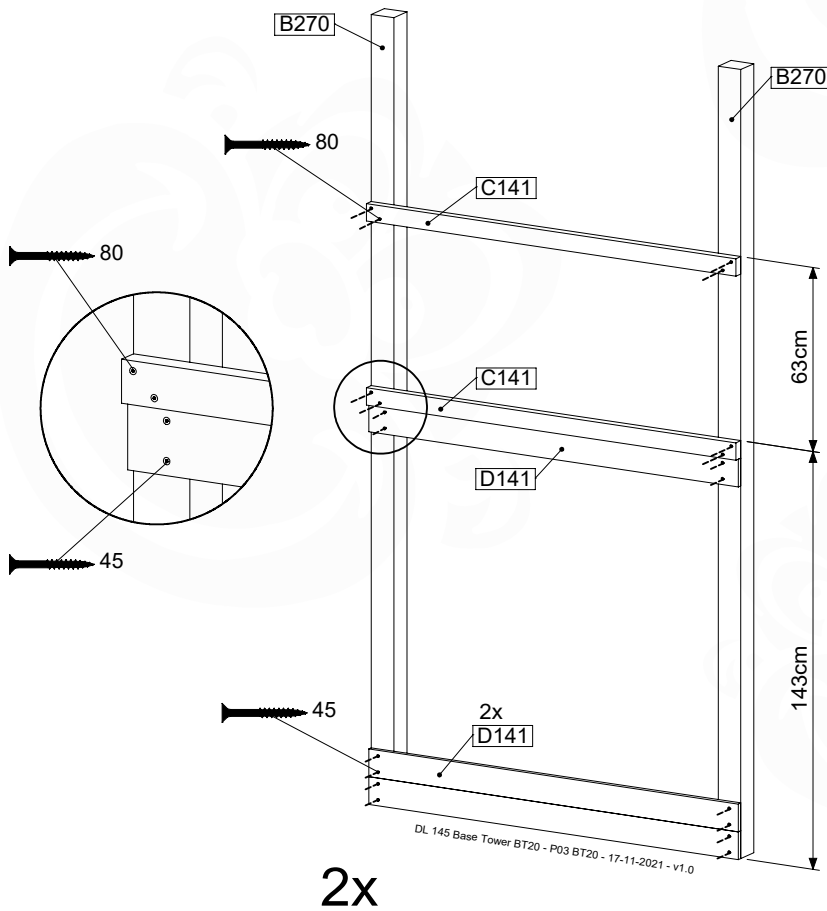

07 Base Tower

BT20

	PartNo	PartName	QTY.
Hardware pack	001_406	Stealth Screw 8x45	6
	001_417	Stealth Screw 8x80	4
	002_220	Gap Point Screw T25 - 5x45	135
	002_223	Gap Point Screw T25 - 5x80	40
Other	007_001	Ground-anchor	2
	022_31x	bpc-base version 3	8
	022_84x	bpc cover	8
Timber	B270	Post 90x90 L2700	4
	C141	Beam 1410 mm	10
	D123	Board 1230 mm	17
	D141	Board 1410 mm	12

07-1