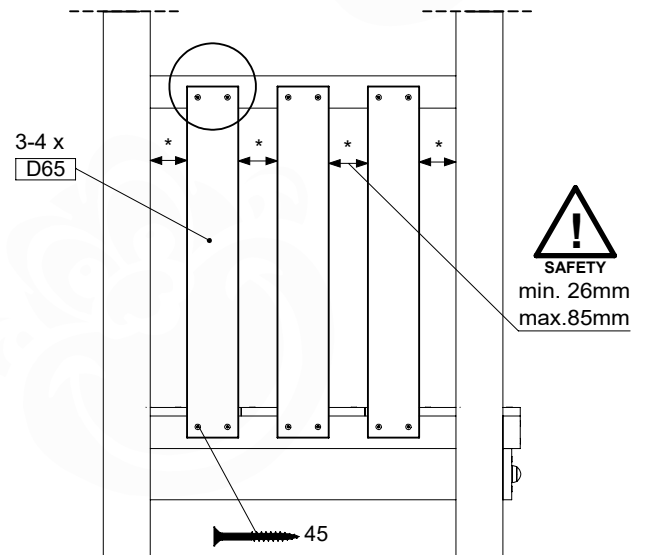

10 Balustrade (2x)

BL21

(194_101)

	PartNo	PartName	QTY.
Hardware Pack 100_601	002_220	Gap Point Screw T25 - 5x45	16
	002_223	Gap Point Screw T25 - 5x80	4
Timber	C74	Beam 740 mm	1
	D65	Board 650 mm	4

Balustrade 80 - P02 U - 13/01/2022 - v4

10-1

11 Balustrade (1x)

BL10

	PartNo	PartName	QTY.
Hardware pack	002_220	Gap Point Screw T25 - 5x45	12
	002_223	Gap Point Screw T25 - 5x80	4
Timber	C70	Beam 700 mm	1
	D65	Board 650 mm	3

DL Half Balustrade 70140 - P05 TR - 14/01/2022 - v1