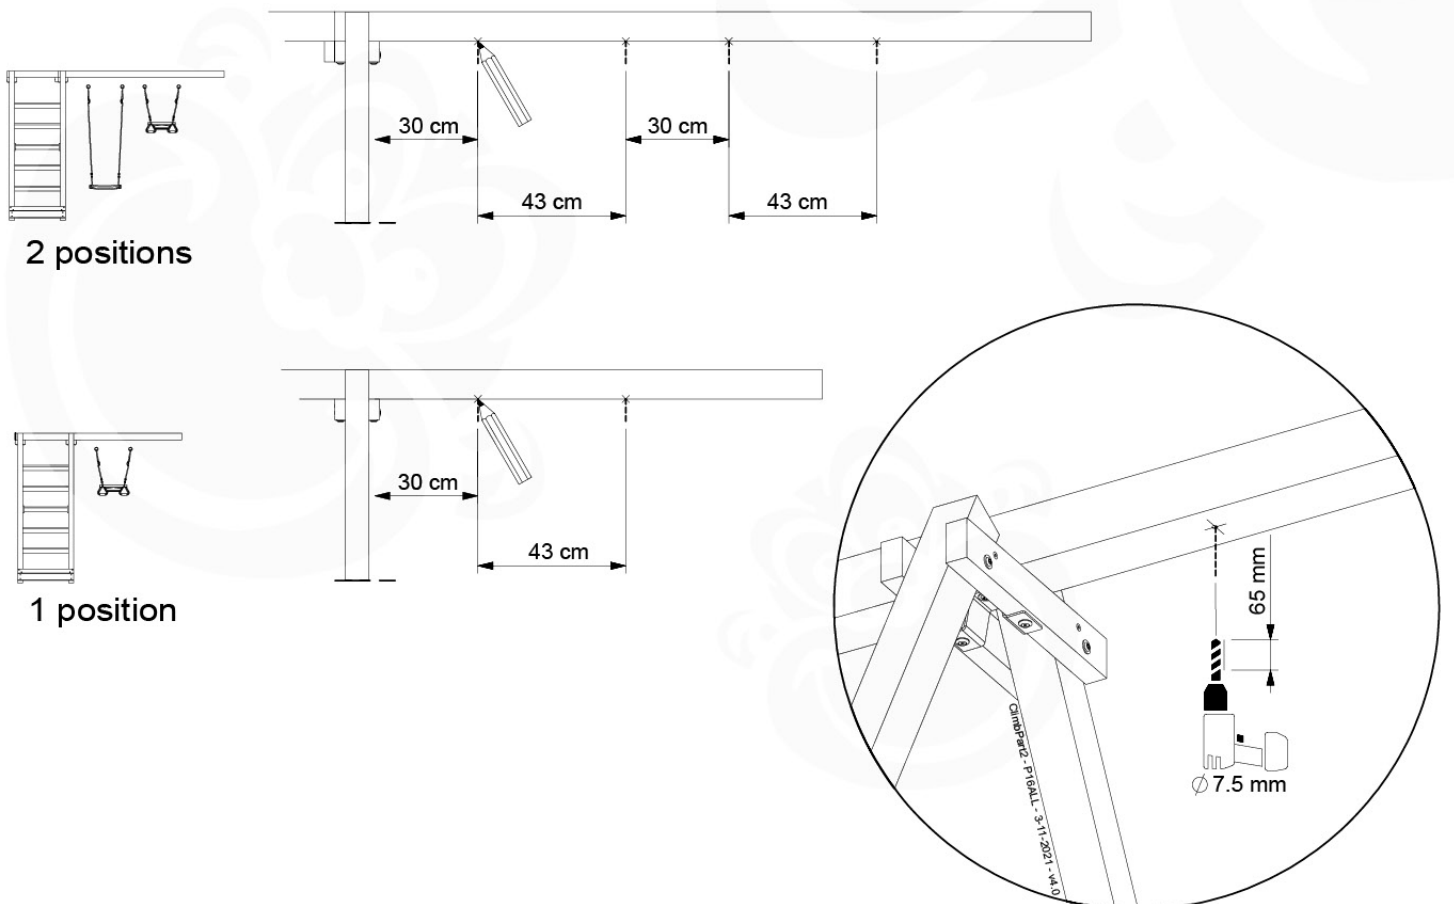

B240
B220

B67

2 positions

2 x 137

2 x 80

2 x 80

Ø 5 mm

C37

137

Ø 5 mm

B240
B220

1-2 cm

ClimbPart2 - P10-2P - 3-11-2021 - v4.0

06-10

06-11

06-12