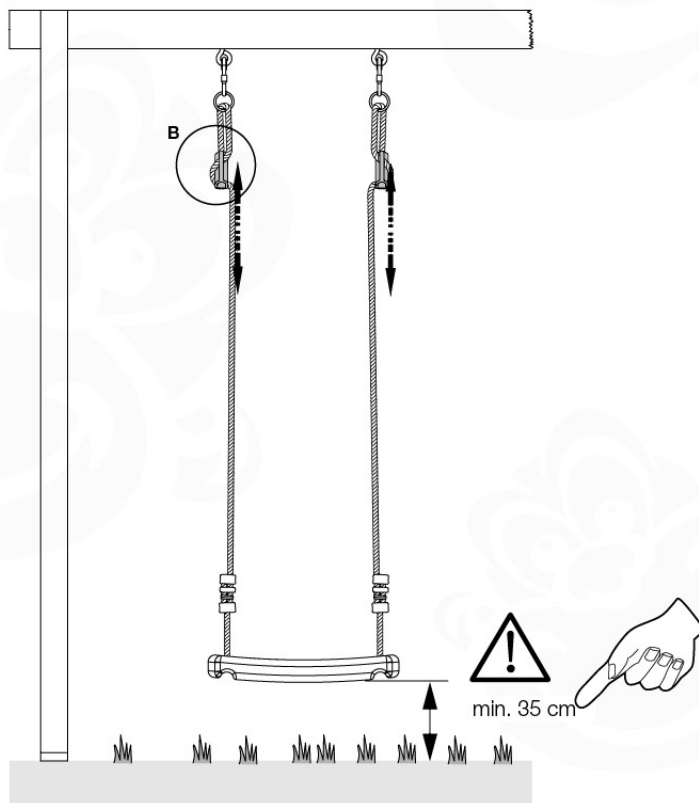

137

Ø 5 mm

B240
B220

1-2 cm

ClimbPart2 - P10-2P - 3-11-2021 - v4.0

06-10

06-11

06-12

3.

4.

08 Accessories

09

10