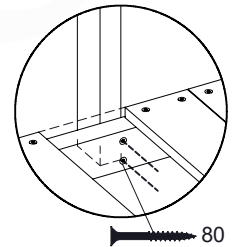

Fireman's Pole (201_275)
040_335 Part 2