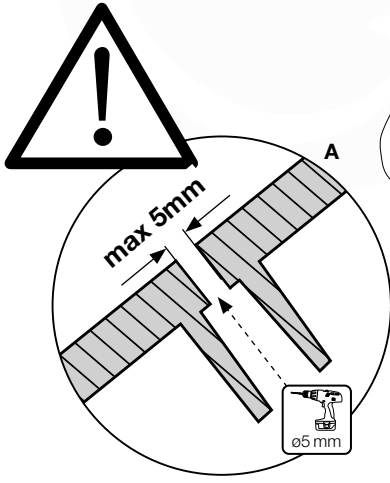

18-4

DL SLIDE 70/140 - P18 UL - 11-2-2022 - v1

18-5