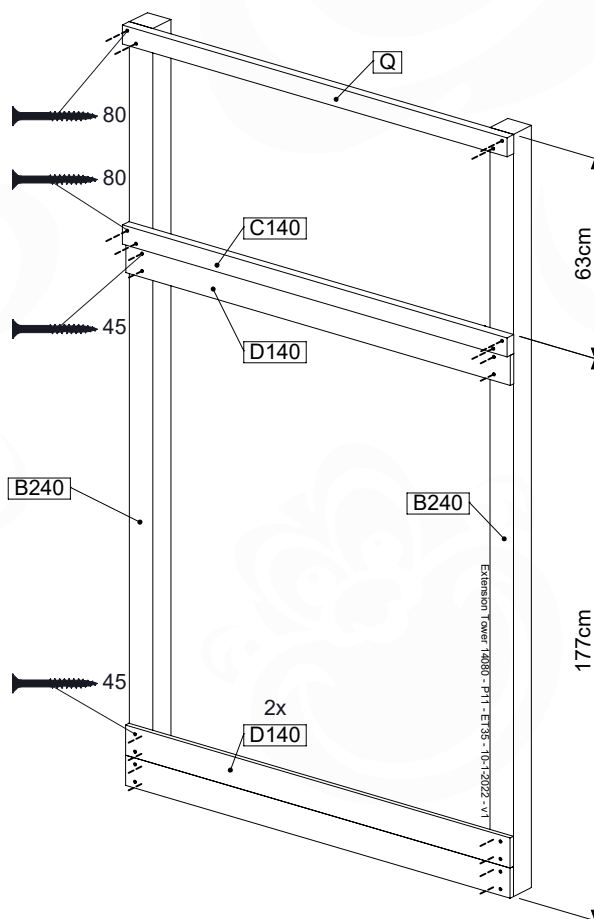

08 Extended Tower

ET35

	PartNo	PartName	QTY.
Hardware pack	001_406	Stealth Screw 8x45	4
	001_417	Stealth Screw 8x80	2
	002_220	Gap Point Screw T25 - 5x45	106
	002_223	Gap Point Screw T25 - 5x80	20
Other	007_001	Ground-anchor	2
	022_31x	bpc-base version 3	4
	022_84x	bpc cover	4
Timber	B240	Post 90x90 L2400	2
	C74	Beam 740 mm	4
	C141	Beam 1410 mm	1
	D74	Board 740 mm	6
	D123	Board 1230 mm	9
	D141	Board 1410 mm	7

08-1