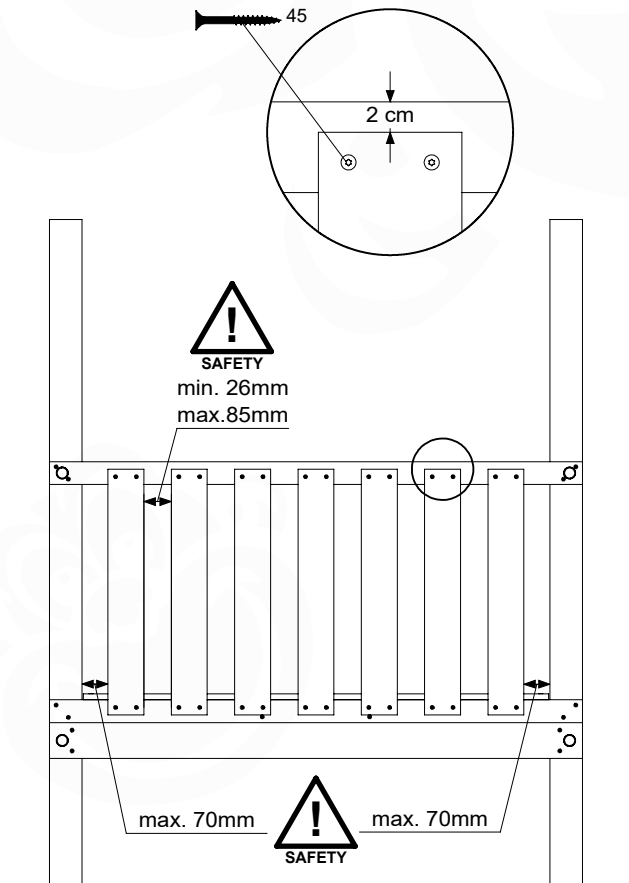

DL 146 Base Tower BT20 - P02 BT20 - 17-11-2021 - v1.0

07-1

07-2

07-3

07-4

08 Extended Tower

ET35

	PartNo	PartName	QTY.
Hardware pack	001_406	Stealth Screw 8x45	4
	001_417	Stealth Screw 8x80	2
	002_220	Gap Point Screw T25 - 5x45	106
	002_223	Gap Point Screw T25 - 5x80	20
Other	007_001	Ground-anchor	2
	022_31x	bpc-base version 3	4
	022_84x	bpc cover	4
Timber	B240	Post 90x90 L2400	2
	C74	Beam 740 mm	4
	C141	Beam 1410 mm	1
	D74	Board 740 mm	6
	D123	Board 1230 mm	9
	D141	Board 1410 mm	7

09 Balustrade (2x)

BL06

	PartNo	PartName	QTY.
Hardware pack	002_220	Gap Point Screw T25 - 5x45	28
Timber	D65	Board 650 mm	7

Balustrade 140 - P03 T - 14/01/2022 - v1.0

09-1

Balustrade 140 - P05 T - 14/01/2022 - v1.0

10 Balustrade (2x)

BL21

(194_101)

	PartNo	PartName	QTY.
Hardware Pack 100_601	002_220	Gap Point Screw T25 - 5x45	16
	002_223	Gap Point Screw T25 - 5x80	4
Timber	C74	Beam 740 mm	1
	D65	Board 650 mm	4

Balustrade 80 - P02 U - 13/01/2022 - v4