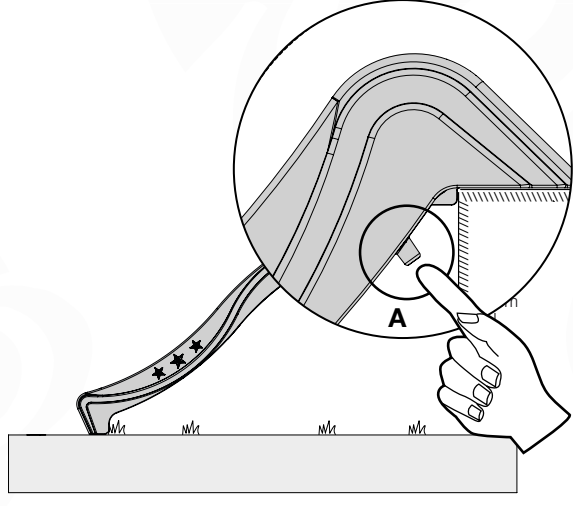

18-4

DL SLIDE 70/140 - P18 UL - 11-2-2022 - v1

18-5