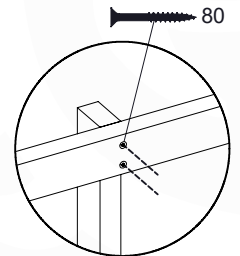

Fireman's Pole (201_275)
040_335 Part 2