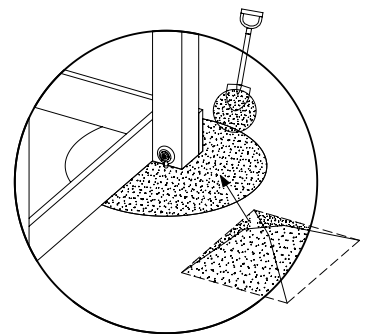

16-1

16-2

20 L
/ 40 kg

1.

2.

24h

3.

4.