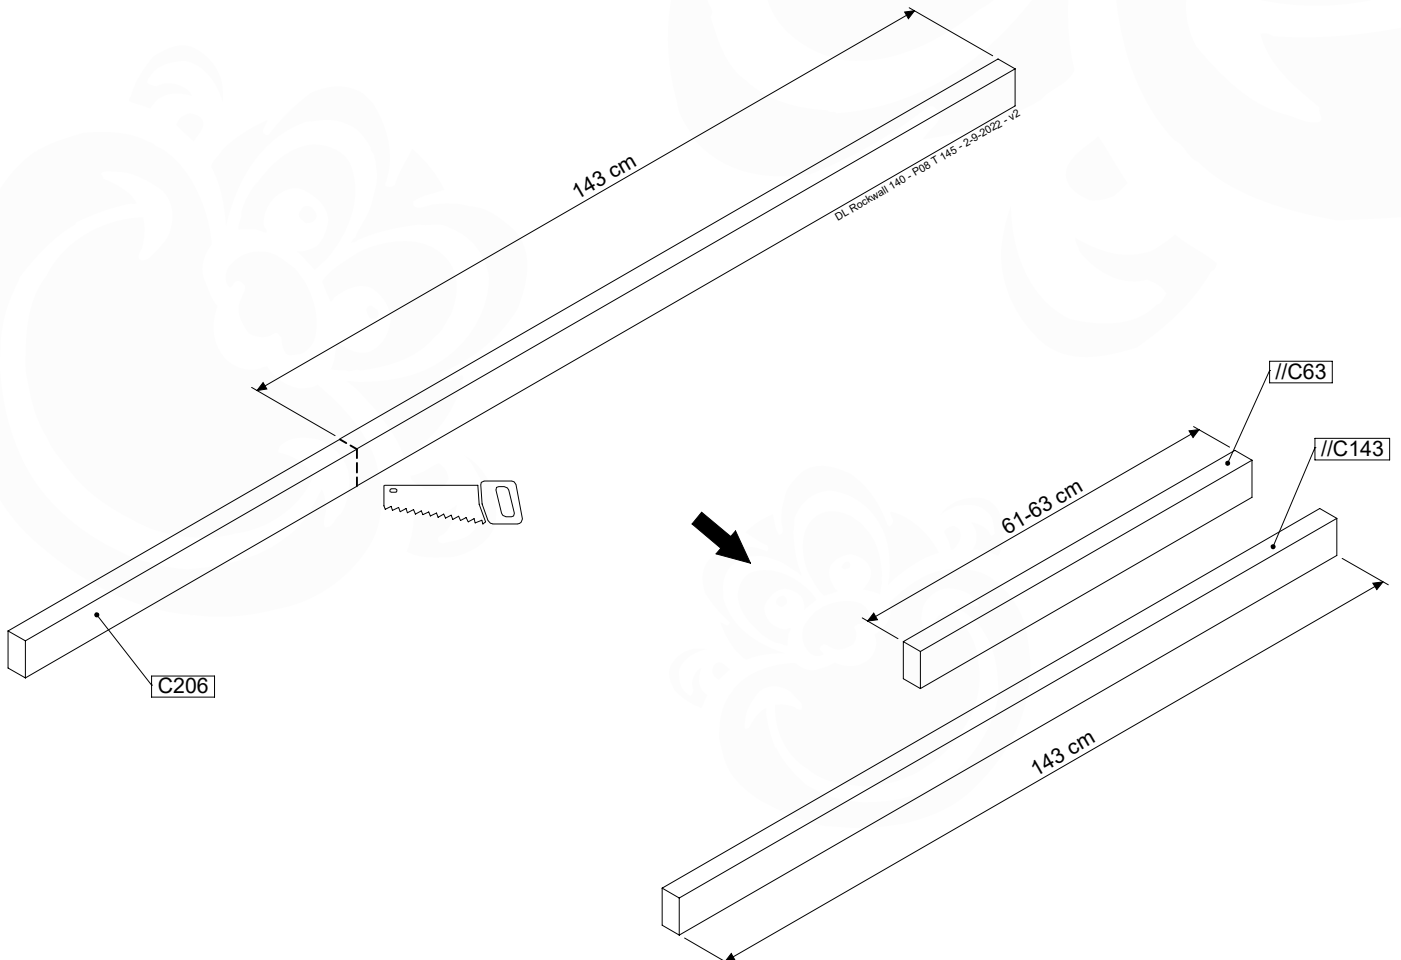

13 Rock Wall

RW19

	PartNo	PartName	QTY.
Hardware pack	001_102	Washer Head Screw T40 M8x30	10
	002_220	Gap Point Screw T25 - 5x45	32
	002_223	Gap Point Screw T25 - 5x80	5
	003_010	M8 spring lock washer	10
	004_050	M8 Drive-in Nut 22mm	10
Other	022_50x	Climbing Rock	5
	120_102	Handgrip set (complete 2x)	1
Timber	C206	Beam 2060 mm	1
	D65	Board 650 mm	7

DL Rockwall 140 - P04 TL 145 - 2-9-2022 - v2

13-1