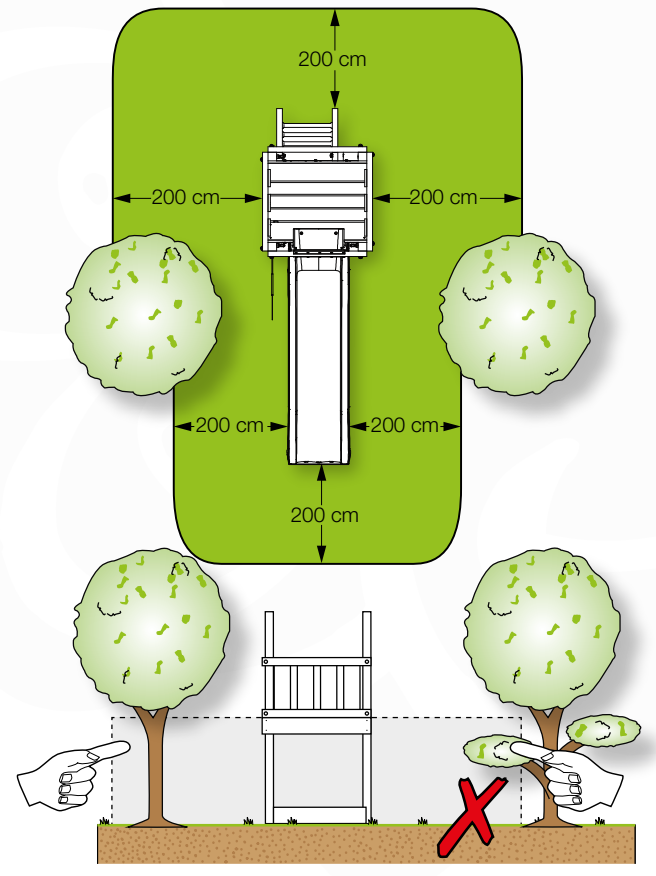

05 Safe Playground Planning

05-1

05-2

05-3

05-4

05-5