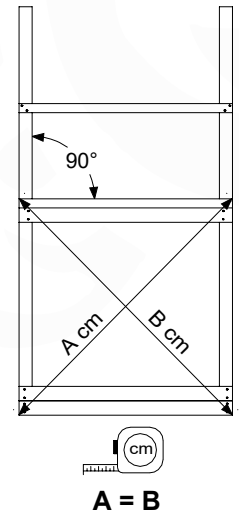

07 Base Tower

BT20

	PartNo	PartName	QTY.
Hardware pack	001_406	Stealth Screw 8x45	6
	001_417	Stealth Screw 8x80	4
	002_220	Gap Point Screw T25 - 5x45	135
	002_223	Gap Point Screw T25 - 5x80	40
Other	007_001	Ground-anchor	2
	022_31x	bpc-base version 3	8
	022_84x	bpc cover	8
Timber	B270	Post 90x90 L2700	4
	C141	Beam 1410 mm	10
	D123	Board 1230 mm	17
	D141	Board 1410 mm	12

07-1