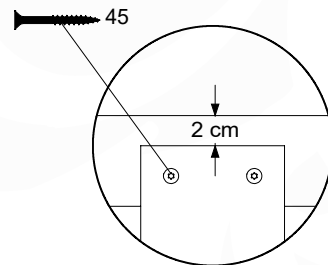

10 Balustrade (2x)

BL21

(194_101)

	PartNo	PartName	QTY.
Hardware Pack 100_601	002_220	Gap Point Screw T25 - 5x45	16
	002_223	Gap Point Screw T25 - 5x80	4
Timber	C74	Beam 740 mm	1
	D65	Board 650 mm	4

Balustrade 80 - P02 U - 13/01/2022 - v4

10-1