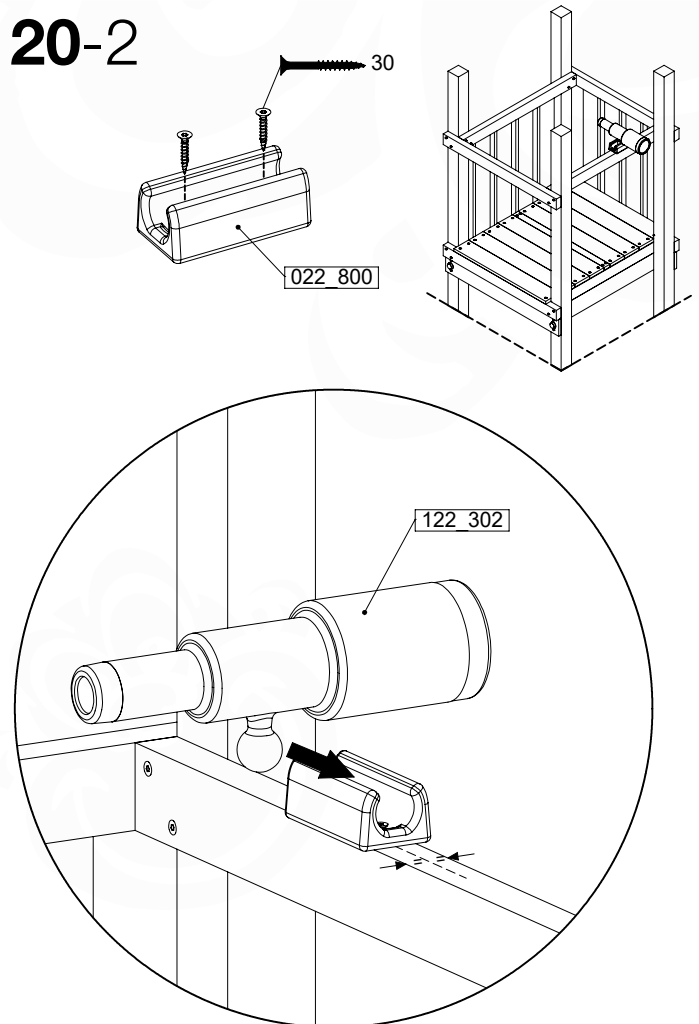

20-2

Accessory set - P03 - 29-9-2021 - v4