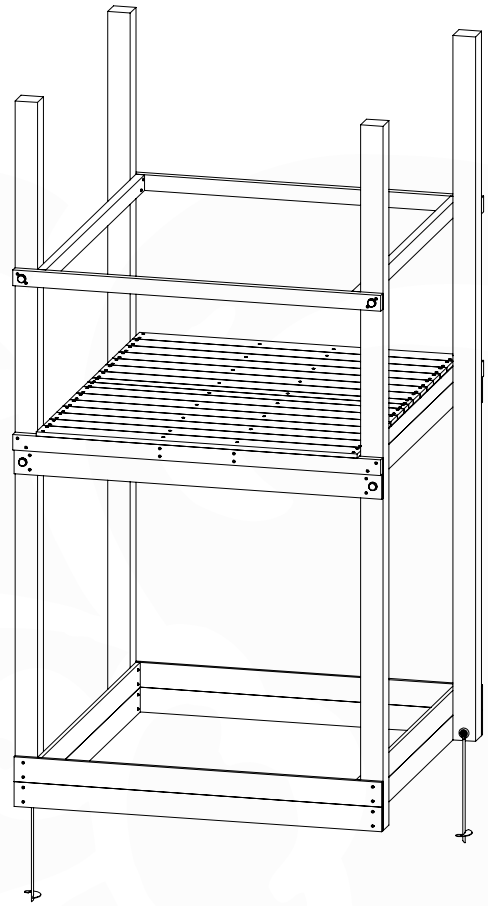

07 Base Tower

BT20

	PartNo	PartName	QTY.
Hardware pack	001_406	Stealth Screw 8x45	6
	001_417	Stealth Screw 8x80	4
	002_220	Gap Point Screw T25 - 5x45	135
	002_223	Gap Point Screw T25 - 5x80	40
Other	007_001	Ground-anchor	2
	022_31x	bpc-base version 3	8
	022_84x	bpc cover	8
Timber	B270	Post 90x90 L2700	4
	C141	Beam 1410 mm	10
	D123	Board 1230 mm	17
	D141	Board 1410 mm	12