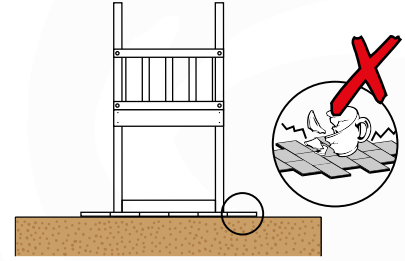

05 Safe Playground Planning

05-1

05-2

05-3

05-4

05-5