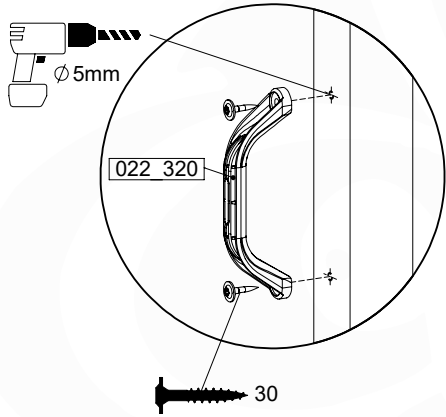

18-2

DI. SLIDE 70/140 - P10 UL - 11-2-2022 - v1

18-3

334 xxx / 324 xxx