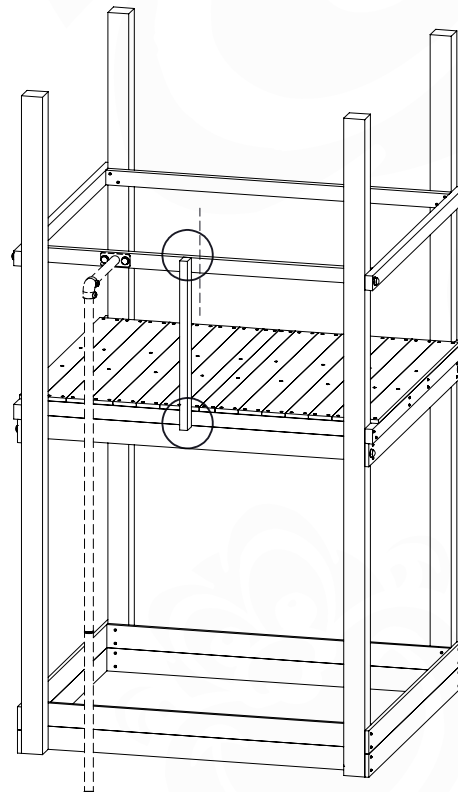

Fireman's Pole (201_275)
040_335 Part 2