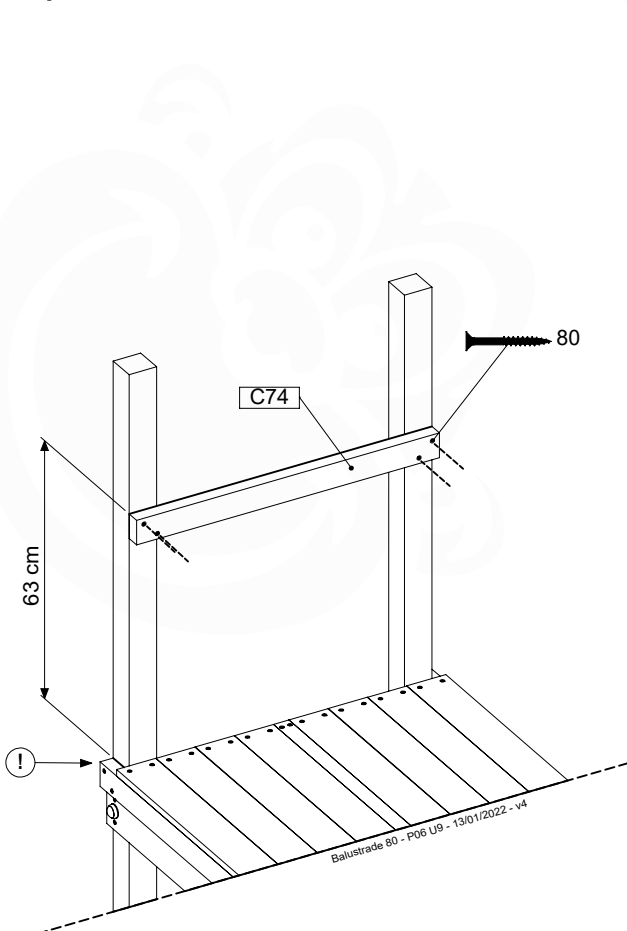

DL 146 Base Tower BT20 - P02 BT20 - 17-11-2021 - v1.0

07-1

07-2

07-3

07-4

08 Extended Tower

ET35

	PartNo	PartName	QTY.
Hardware pack	001_406	Stealth Screw 8x45	4
	001_417	Stealth Screw 8x80	2
	002_220	Gap Point Screw T25 - 5x45	106
	002_223	Gap Point Screw T25 - 5x80	20
Other	007_001	Ground-anchor	2
	022_31x	bpc-base version 3	4
	022_84x	bpc cover	4
Timber	B240	Post 90x90 L2400	2
	C74	Beam 740 mm	4
	C141	Beam 1410 mm	1
	D74	Board 740 mm	6
	D123	Board 1230 mm	9
	D141	Board 1410 mm	7

10 Balustrade (2x)

BL21

(194_101)

	PartNo	PartName	QTY.
Hardware Pack 100_601	002_220	Gap Point Screw T25 - 5x45	16
	002_223	Gap Point Screw T25 - 5x80	4
Timber	C74	Beam 740 mm	1
	D65	Board 650 mm	4

Balustrade 80 - P02 U - 13/01/2022 - v4

10-1

11 Balustrade (1x)

BL10

	PartNo	PartName	QTY.
Hardware pack	002_220	Gap Point Screw T25 - 5x45	12
	002_223	Gap Point Screw T25 - 5x80	4
Timber	C70	Beam 700 mm	1
	D65	Board 650 mm	3

DL Half Balustrade 70140 - P05 TR - 14/01/2022 - v1