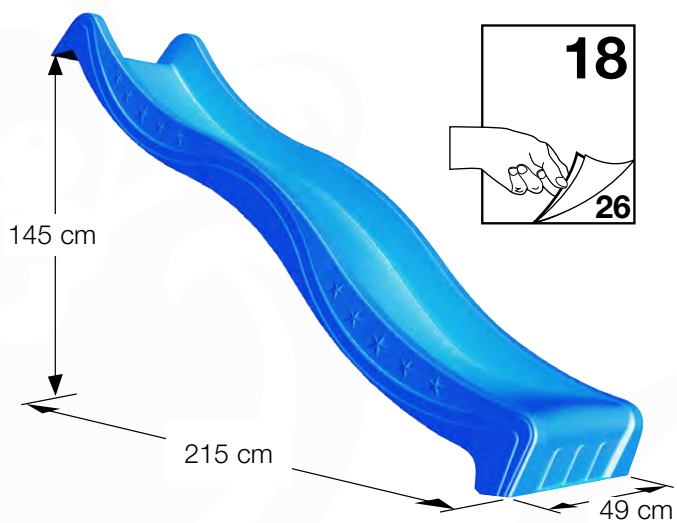

17 Add-on

Wavy Star Slide XXL

- 334_100 Yellow
- 334_200 Blue
- 334_300 Green
- 334_400 Red
- 334_500 Fuchsia
- 334_600 Dark Green