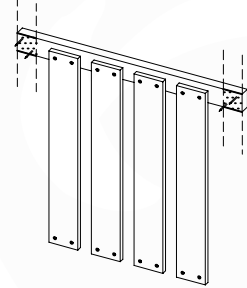

DL 146 Base Tower BT20 - P02 BT20 - 17-11-2021 - v1.0

07-1

07-2

07-3

07-4

08 Extended Tower

ET35

	PartNo	PartName	QTY.
Hardware pack	001_406	Stealth Screw 8x45	4
	001_417	Stealth Screw 8x80	2
	002_220	Gap Point Screw T25 - 5x45	106
	002_223	Gap Point Screw T25 - 5x80	20
Other	007_001	Ground-anchor	2
	022_31x	bpc-base version 3	4
	022_84x	bpc cover	4
Timber	B240	Post 90x90 L2400	2
	C74	Beam 740 mm	4
	C141	Beam 1410 mm	1
	D74	Board 740 mm	6
	D123	Board 1230 mm	9
	D141	Board 1410 mm	7

10 Balustrade (2x)

BL21

(194_101)

	PartNo	PartName	QTY.
Hardware Pack 100_601	002_220	Gap Point Screw T25 - 5x45	16
	002_223	Gap Point Screw T25 - 5x80	4
Timber	C74	Beam 740 mm	1
	D65	Board 650 mm	4

Balustrade 80 - P02 U - 13/01/2022 - v4