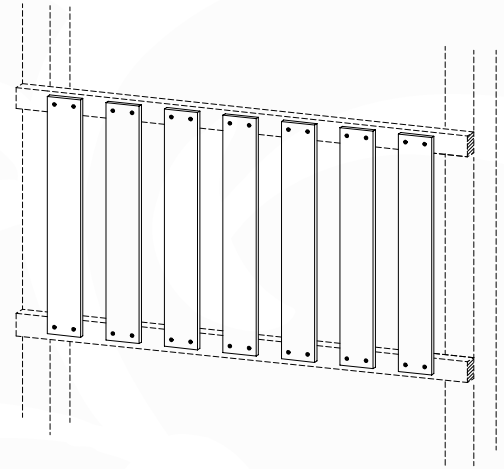

09 Balustrade (2x)

BL06

	PartNo	PartName	QTY.
Hardware pack	002_220	Gap Point Screw T25 - 5x45	28
Timber	D65	Board 650 mm	7

Balustrade 140 - P03 T - 14/01/2022 - v1.0

09-1

Balustrade 140 - P05 T - 14/01/2022 - v1.0