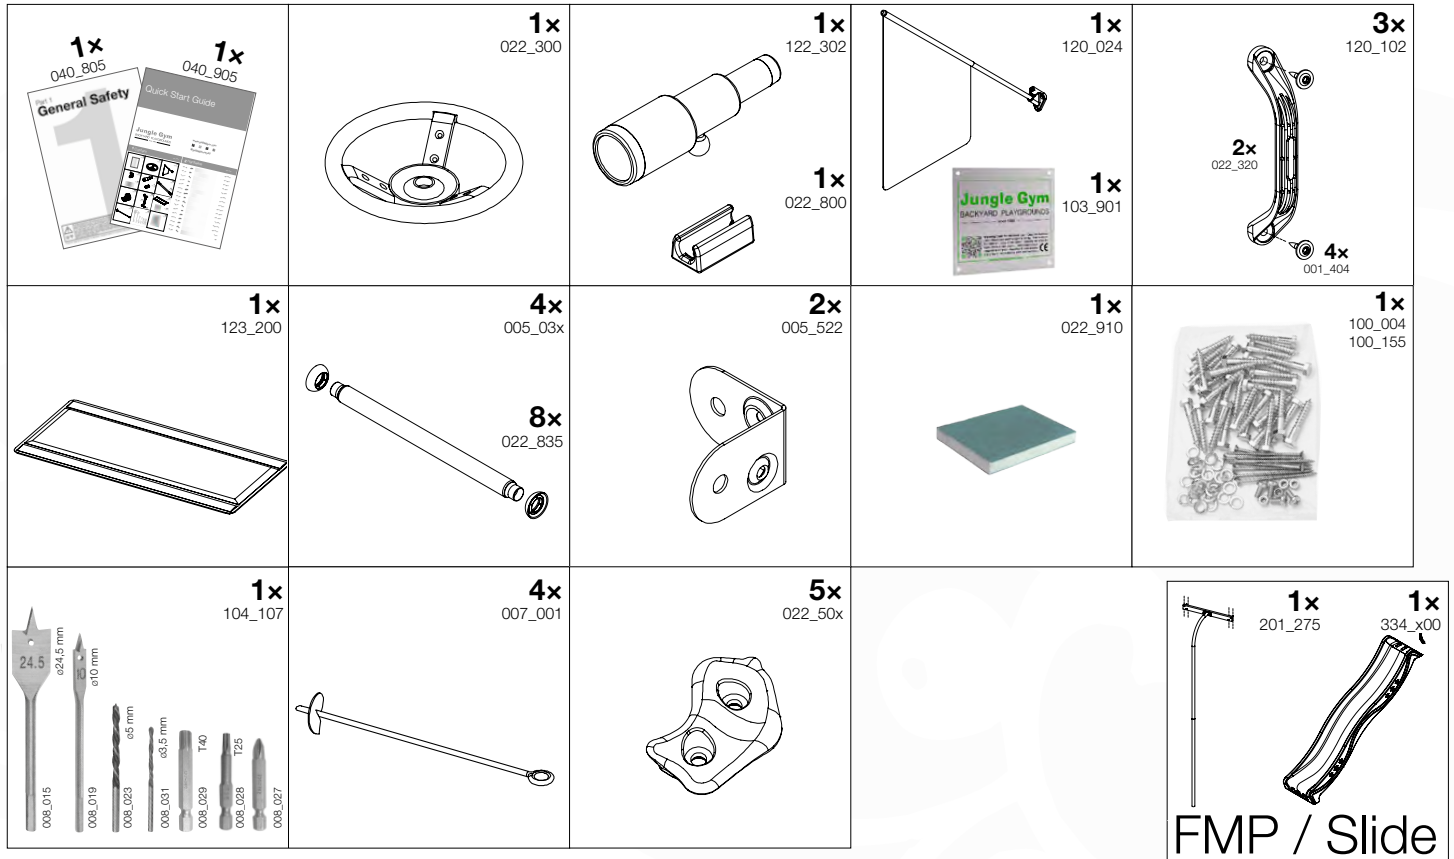

01 What's in the Delivery?

401_015

02 Hardware

Total HWP 100_004 + 100_155 Jungle Palace 2.1

20220331

001_102	10x		M8 x 30mm	000_101	10x		ø2 x 20mm
001_417	12x		ø8 x 80mm	003_010	10x		M8x14.2mm
001_406	13x		ø8 x 45mm	004_050	10x		M8 x 22mm
001_404	4x		ø8 x 30mm	120_005	16x		M8
002_223	98x		ø5 x 80mm				
002_220	521x		ø5 x 45mm				
002_219	6x		ø5 x 30mm				
002_308	2x		ø5.0 x 20mm				
002_041	3x		ø4.5 x 20mm				
002_042	4x		ø3.5 x 13mm