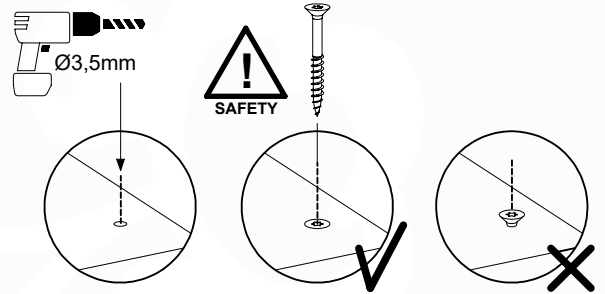

13 Rock Wall

RW19

	PartNo	PartName	QTY.
Hardware pack	001_102	Washer Head Screw T40 M8x30	10
	002_220	Gap Point Screw T25 - 5x45	32
	002_223	Gap Point Screw T25 - 5x80	5
	003_010	M8 spring lock washer	10
	004_050	M8 Drive-in Nut 22mm	10
Other	022_50x	Climbing Rock	5
	120_102	Handgrip set (complete 2x)	1
Timber	C206	Beam 2060 mm	1
	D65	Board 650 mm	7

DL Rockwall 140 - P04 TL 145 - 2-9-2022 - v2