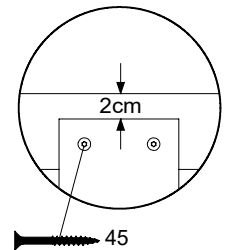

11 Balustrade (1x)

BL10

	PartNo	PartName	QTY.
Hardware pack	002_220	Gap Point Screw T25 - 5x45	12
	002_223	Gap Point Screw T25 - 5x80	4
Timber	C70	Beam 700 mm	1
	D65	Board 650 mm	3

11-1