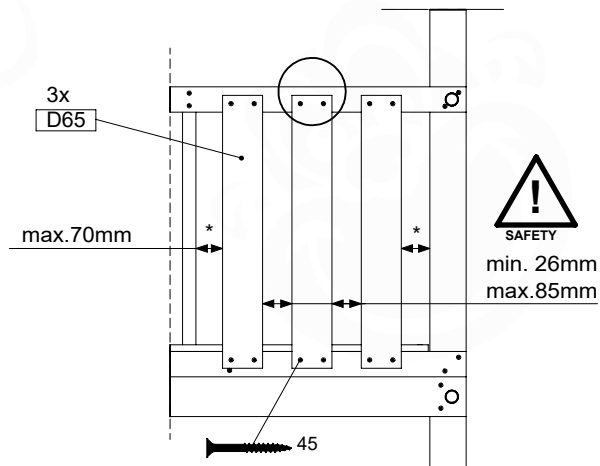

11 Balustrade (1x)

BL10

	PartNo	PartName	QTY.
Hardware pack	002_220	Gap Point Screw T25 - 5x45	12
	002_223	Gap Point Screw T25 - 5x80	4
Timber	C70	Beam 700 mm	1
	D65	Board 650 mm	3

11-1