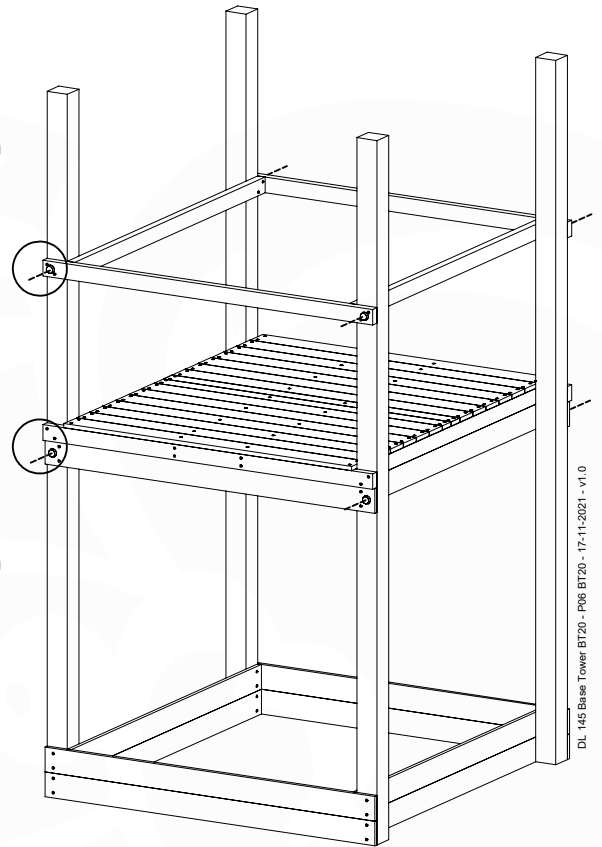

06 Playground Foundation

FD11

07 Base Tower

BT20

	PartNo	PartName	QTY.
Hardware pack	001_406	Stealth Screw 8x45	6
	001_417	Stealth Screw 8x80	4
	002_220	Gap Point Screw T25 - 5x45	135
	002_223	Gap Point Screw T25 - 5x80	40
Other	007_001	Ground-anchor	2
	022_31x	bpc-base version 3	8
	022_84x	bpc cover	8
Timber	B270	Post 90x90 L2700	4
	C141	Beam 1410 mm	10
	D123	Board 1230 mm	17
	D141	Board 1410 mm	12

DL 146 Base Tower BT20 - P02 BT20 - 17-11-2021 - v1.0

07-1

07-2

07-3

07-4

08 Extended Tower

ET35

	PartNo	PartName	QTY.
Hardware pack	001_406	Stealth Screw 8x45	4
	001_417	Stealth Screw 8x80	2
	002_220	Gap Point Screw T25 - 5x45	106
	002_223	Gap Point Screw T25 - 5x80	20
Other	007_001	Ground-anchor	2
	022_31x	bpc-base version 3	4
	022_84x	bpc cover	4
Timber	B240	Post 90x90 L2400	2
	C74	Beam 740 mm	4
	C141	Beam 1410 mm	1
	D74	Board 740 mm	6
	D123	Board 1230 mm	9
	D141	Board 1410 mm	7

Extension Tower 14080 - P108 - ET35 - 10-1-2022 - v1

08-1

08-2

08-3

08-4

Extension Tower 14080 - P22 - ET35 - 10-1-2022 - v1

08-5

Extension Tower 14080 - P23 - ET35 - 10-1-2022 - v1