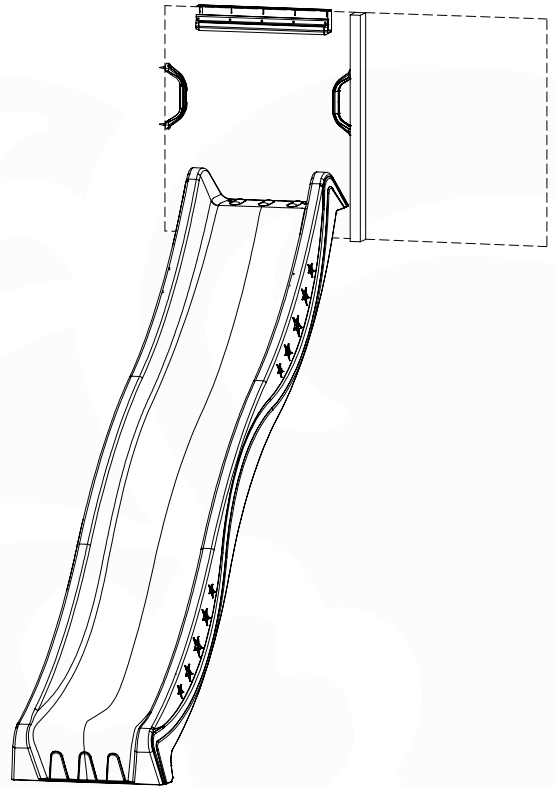

18 Slide Set

SL26

	PartNo	PartName	QTY.
Hardware pack	000_101	Nail Pan Head	10
	002_223	Gap Point Screw T25 - 5x80	4
	002_308	Gap Point Screw T25 - 5x20	2
Other	120_102	Handgrip set (complete 2x)	1
	123_200	Bumperpad	1
	334_xxx /324_xxx	Wavy Star Slide XXL 2650 mm / Wavy Star Slide XL 2200 mm	1
Timber	C70	Beam 700 mm	1

DL SLIDE 70/140 - P02 UL - 11-2-2022 - v1