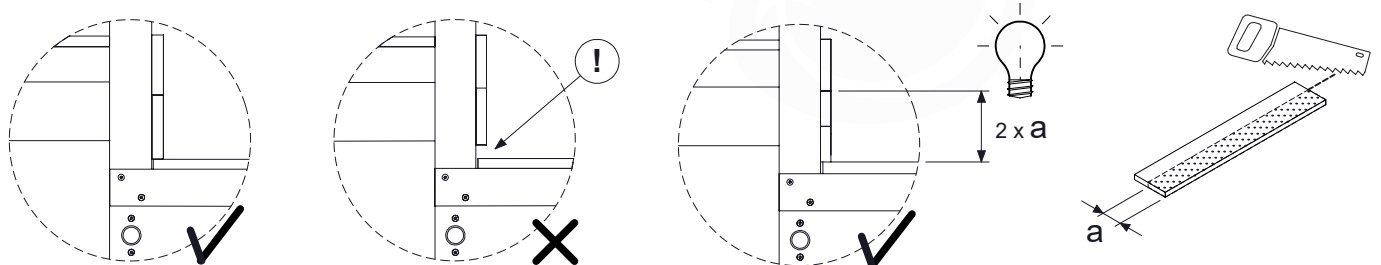

DL 146 Base Tower BT20 - P02 BT20 - 17-11-2021 - v1.0

07-1

07-2

07-3

07-4

08 Extended Tower

ET35

	PartNo	PartName	QTY.
Hardware pack	001_406	Stealth Screw 8x45	4
	001_417	Stealth Screw 8x80	2
	002_220	Gap Point Screw T25 - 5x45	106
	002_223	Gap Point Screw T25 - 5x80	20
Other	007_001	Ground-anchor	2
	022_31x	bpc-base version 3	4
	022_84x	bpc cover	4
Timber	B240	Post 90x90 L2400	2
	C74	Beam 740 mm	4
	C141	Beam 1410 mm	1
	D74	Board 740 mm	6
	D123	Board 1230 mm	9
	D141	Board 1410 mm	7

Extension Tower 14080 - P108 - ET35 - 10-1-2022 - v1

08-1

08-2

08-3

08-4

Extension Tower 14080 - P22 - ET35 - 10-1-2022 - v1

08-5

Extension Tower 14080 - P23 - ET35 - 10-1-2022 - v1