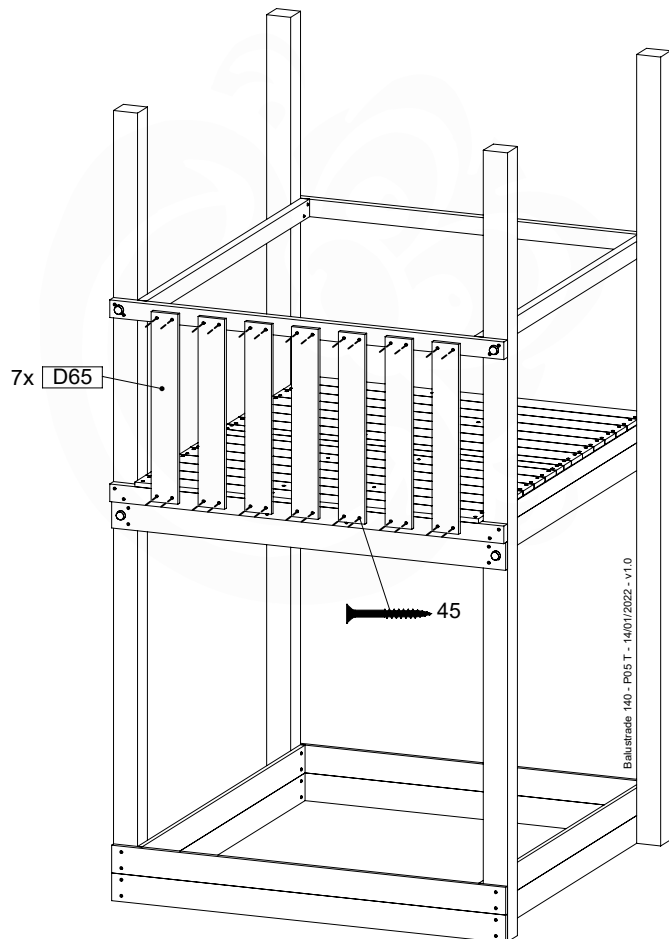

DL 146 Base Tower BT20 - P02 BT20 - 17-11-2021 - v1.0

07-1

07-2

07-3

07-4

08 Extended Tower

ET35

	PartNo	PartName	QTY.
Hardware pack	001_406	Stealth Screw 8x45	4
	001_417	Stealth Screw 8x80	2
	002_220	Gap Point Screw T25 - 5x45	106
	002_223	Gap Point Screw T25 - 5x80	20
Other	007_001	Ground-anchor	2
	022_31x	bpc-base version 3	4
	022_84x	bpc cover	4
Timber	B240	Post 90x90 L2400	2
	C74	Beam 740 mm	4
	C141	Beam 1410 mm	1
	D74	Board 740 mm	6
	D123	Board 1230 mm	9
	D141	Board 1410 mm	7

09 Balustrade (2x)

BL06

	PartNo	PartName	QTY.
Hardware pack	002_220	Gap Point Screw T25 - 5x45	28
Timber	D65	Board 650 mm	7

Balustrade 140 - P03 T - 14/01/2022 - v1.0

09-1

Balustrade 140 - P05 T - 14/01/2022 - v1.0

10 Balustrade (2x)

BL21

(194_101)

	PartNo	PartName	QTY.
Hardware Pack 100_601	002_220	Gap Point Screw T25 - 5x45	16
	002_223	Gap Point Screw T25 - 5x80	4
Timber	C74	Beam 740 mm	1
	D65	Board 650 mm	4

Balustrade 80 - P02 U - 13/01/2022 - v4

10-1

11 Balustrade (1x)

BL10

	PartNo	PartName	QTY.
Hardware pack	002_220	Gap Point Screw T25 - 5x45	12
	002_223	Gap Point Screw T25 - 5x80	4
Timber	C70	Beam 700 mm	1
	D65	Board 650 mm	3

DL Half Balustrade 70140 - P05 TR - 14/01/2022 - v1