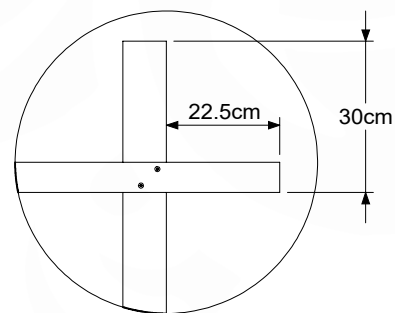

13 Roof

RF18

	PartNo	PartName	QTY.
hardware pack	002_223	Gap Point Screw T25 - 5x80	52
	002_308	Gap Point Screw T25 - 5x20	21
	023_031	Finishing Washer GPS 5.0	21
Other	123_222	Sheet Canvas Challenger line 1200x1850	2
Timber	C56	Beam 560 mm	4
	C141	Beam 1410 mm	7
	C186	Beam 1860 mm	2

Roof Fort 140 - P02 - 24/12/2021 - v1.0

13-1

Roof Fort 140 - P03 - 24/12/2021 - v1.0