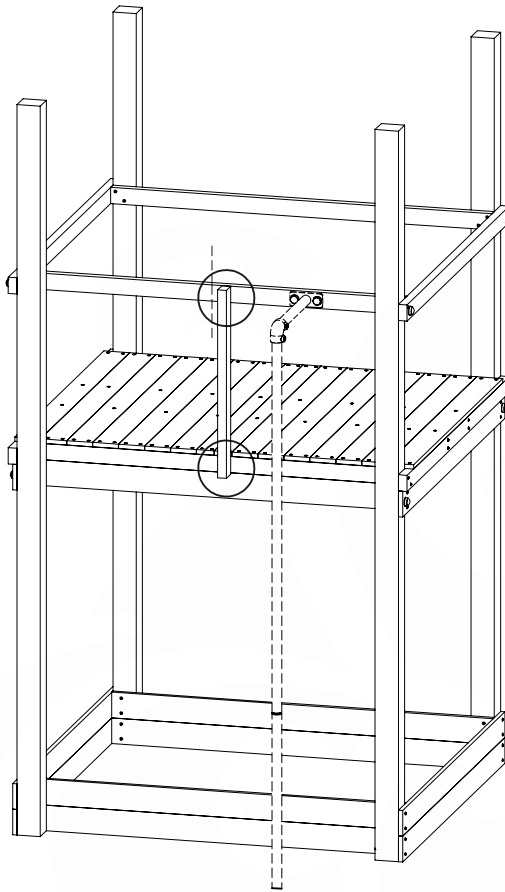

FP26

(201_275)

	PartNo	PartName	QTY.
Other	201_275	Fireman's Pole kit	1
Timber	C70	Beam 700 mm	1

DL_Fireman's Pole 70 - P03 UR - 6-4-2022 - v1

16-1

Fireman's Pole (201_275)
040_335 Part 2

17 Accessories

AC01

(194_119)

	PartNo	PartName	QTY.
Hardware Pack 100_617	001_406	Stealth Screw 8x45	1
	002_041	Dome head screw 4.5 x 20 mm	3
	002_042	Dome head screw 3.5 x 13mm	4
	002_219	Gap Point Screw T25 - 5x30	2
Other	022_300	Steering Wheel	1
	022_800	Rail P/T 105	1
	022_910	Sandpad	1
	103_901	Logo ID Plate	1
	104_107	Tool Set Climbing Units	1
	120_024	Tower Flag	1
	122_302	Telescope	1