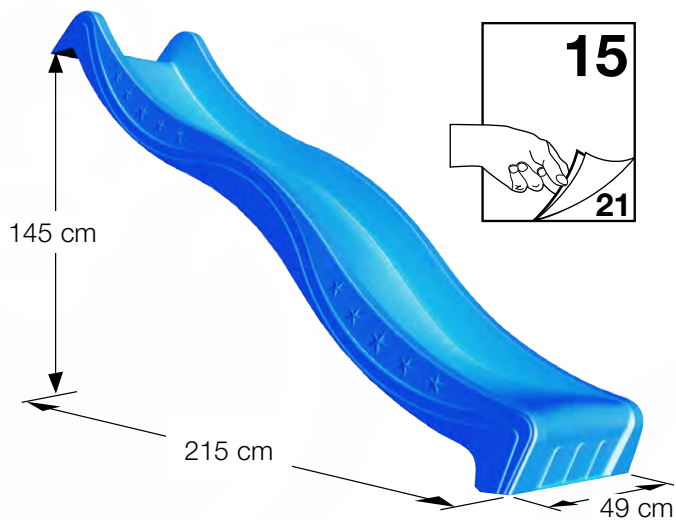

14 Add-on

Wavy Star Slide XXL

- 334_100 Yellow
- 334_200 Blue
- 334_300 Green
- 334_400 Red
- 334_500 Fuchsia
- 334_600 Dark Green