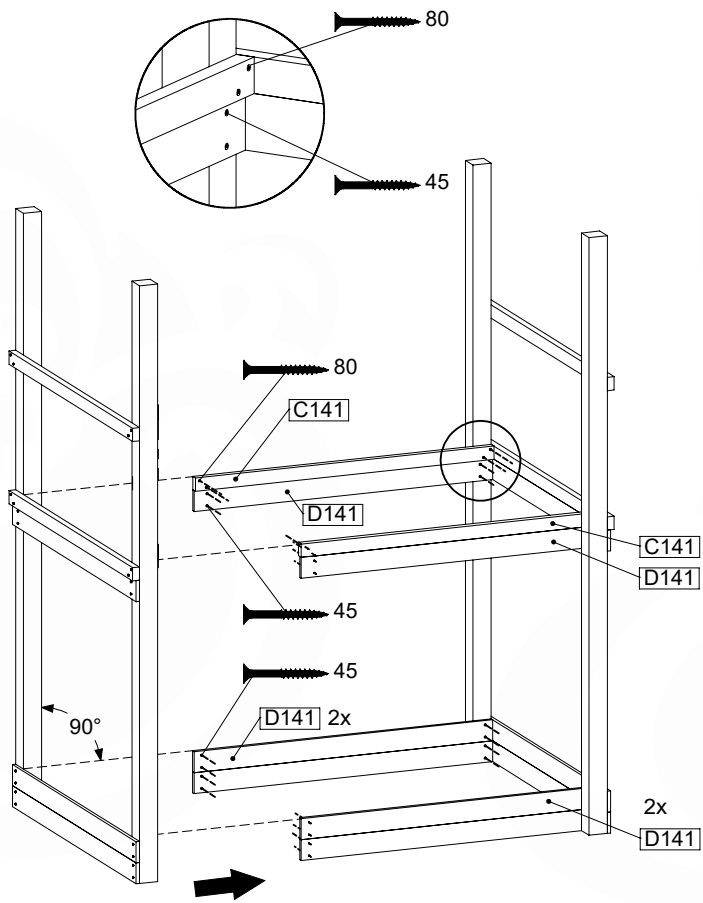

06 Playground Foundation

FD10

Foundation Plan - F05-FD10
22/02/2022 - v2

07 Base Tower

BT20

	PartNo	PartName	QTY.
Hardware pack	001_406	Stealth Screw 8x45	6
	001_417	Stealth Screw 8x80	4
	002_220	Gap Point Screw T25 - 5x45	135
	002_223	Gap Point Screw T25 - 5x80	40
Other	007_001	Ground-anchor	2
	022_31x	bpc-base version 3	8
	022_84x	bpc cover	8
Timber	B270	Post 90x90 L2700	4
	C141	Beam 1410 mm	10
	D123	Board 1230 mm	17
	D141	Board 1410 mm	12

DL 146 Base Tower BT20 - P02 BT20 - 17-11-2021 - v1.0

07-1

07-2

DL 145 Base Tower BT20 - P04 BT20 - 17-11-2021 - v1.0

07-3

DL 145 Base Tower BT20 - P05 BT20 - 17-11-2021 - v1.0

07-4

08 Balustrade