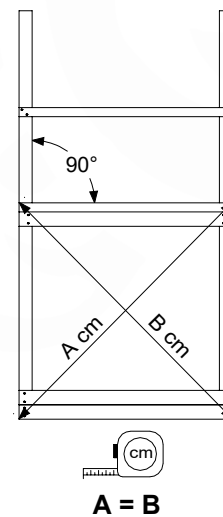

07 Base Tower

BT20

	PartNo	PartName	QTY.
Hardware pack	001_406	Stealth Screw 8x45	6
	001_417	Stealth Screw 8x80	4
	002_220	Gap Point Screw T25 - 5x45	135
	002_223	Gap Point Screw T25 - 5x80	40
Other	007_001	Ground-anchor	2
	022_31x	bpc-base version 3	8
	022_84x	bpc cover	8
Timber	B270	Post 90x90 L2700	4
	C141	Beam 1410 mm	10
	D123	Board 1230 mm	17
	D141	Board 1410 mm	12

07-1