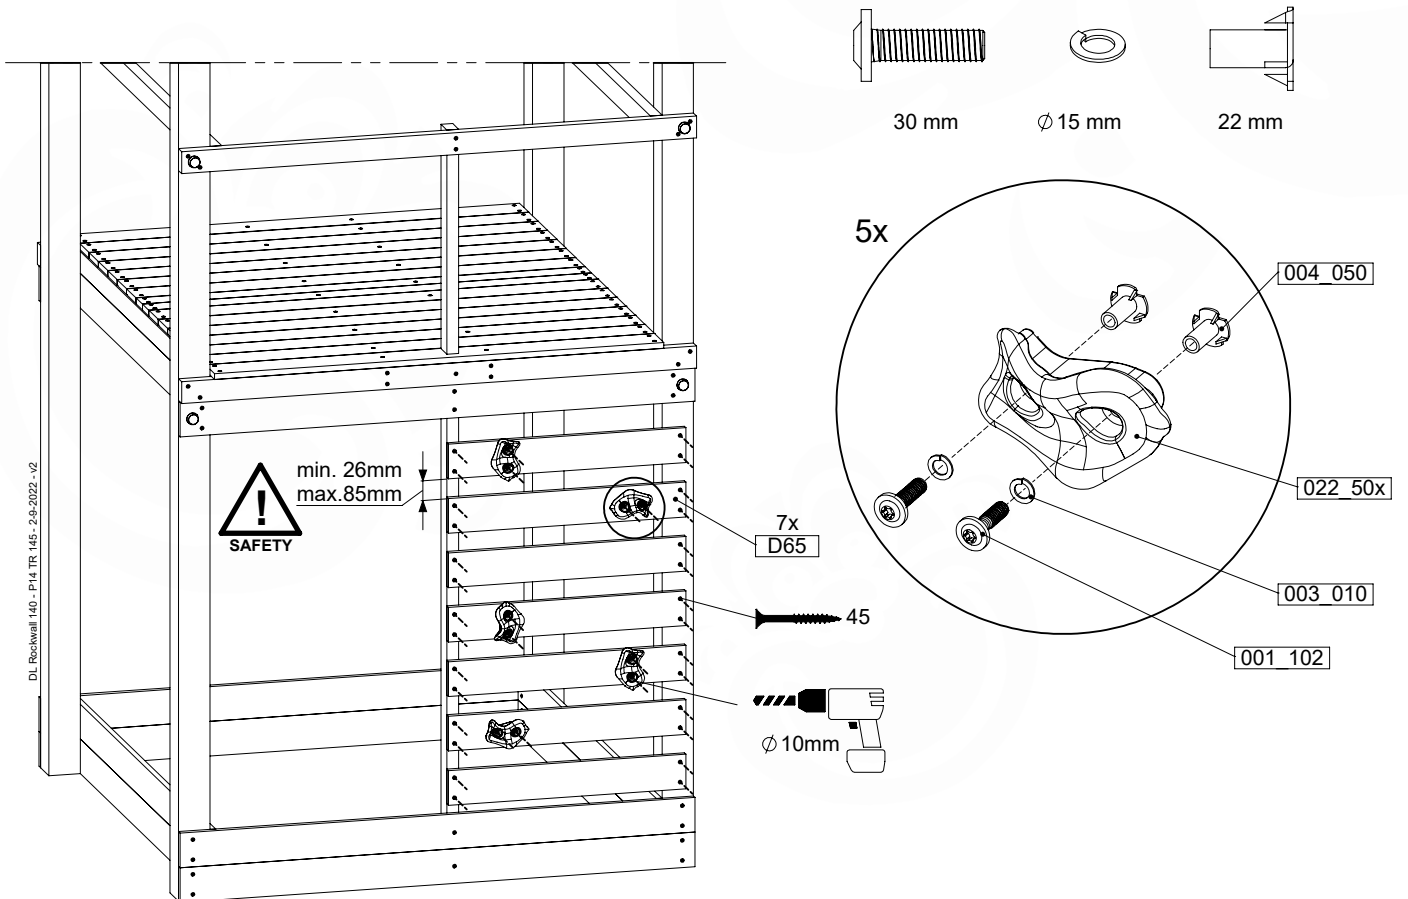

DL Rockwall 140 - P05 TR 145 - 2-9-2022 - v2

11-1

11-2

11-3

11-4

12 Ladder

LA23

	PartNo	PartName	QTY.
Hardware pack	001_404	Stealth Screw 8x30	4
	002_219	Gap Point Screw T25 - 5x30	4
	002_220	Gap Point Screw T25 - 5x45	8
	002_223	Gap Point Screw T25 - 5x80	4
Other	005_03x	Ladder Rung Y/B/G/R	4
	005_522	Connection Bracket Mini Market	2
	022_835	Rung Cap	8
	120_102	Handgrip set (complete 2x)	1
Timber	C70	Beam 700 mm	1
	C150	Beam 1500 mm	2