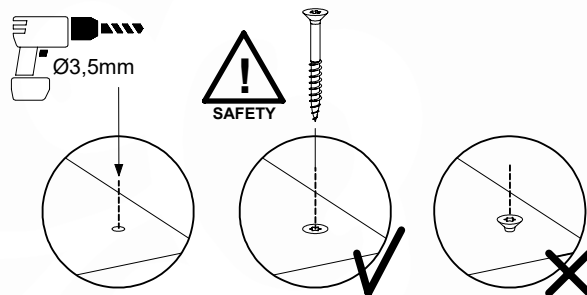

11 Rock Wall

RW20

	PartNo	PartName	QTY.
Hardware pack	001_102	Washer Head Screw T40 M8x30	10
	002_220	Gap Point Screw T25 - 5x45	32
	002_223	Gap Point Screw T25 - 5x80	5
	003_010	M8 spring lock washer	10
	004_050	M8 Drive-in Nut 22mm	10
Other	022_50x	Climbing Rock	5
	120_102	Handgrip set (complete 2x)	1
Timber	C206	Beam 2060 mm	1
	D65	Board 650 mm	7

DL Rockwall 140 - P05 TR 145 - 2-9-2022 - v2