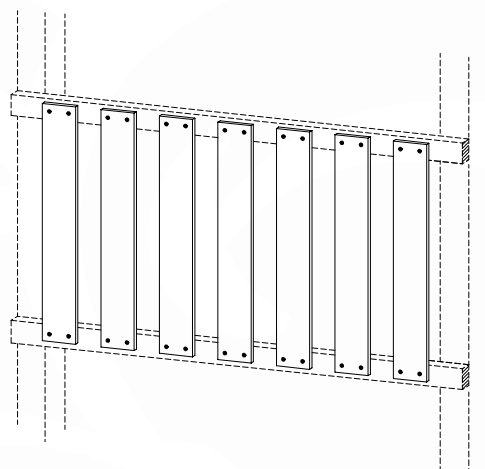

09 Balustrade

BL06

	PartNo	PartName	QTY.
Hardware pack	002_220	Gap Point Screw T25 - 5x45	28
Timber	D65	Board 650 mm	7

Balustrade 140 - P03 T - 14/01/2022 - v1.0