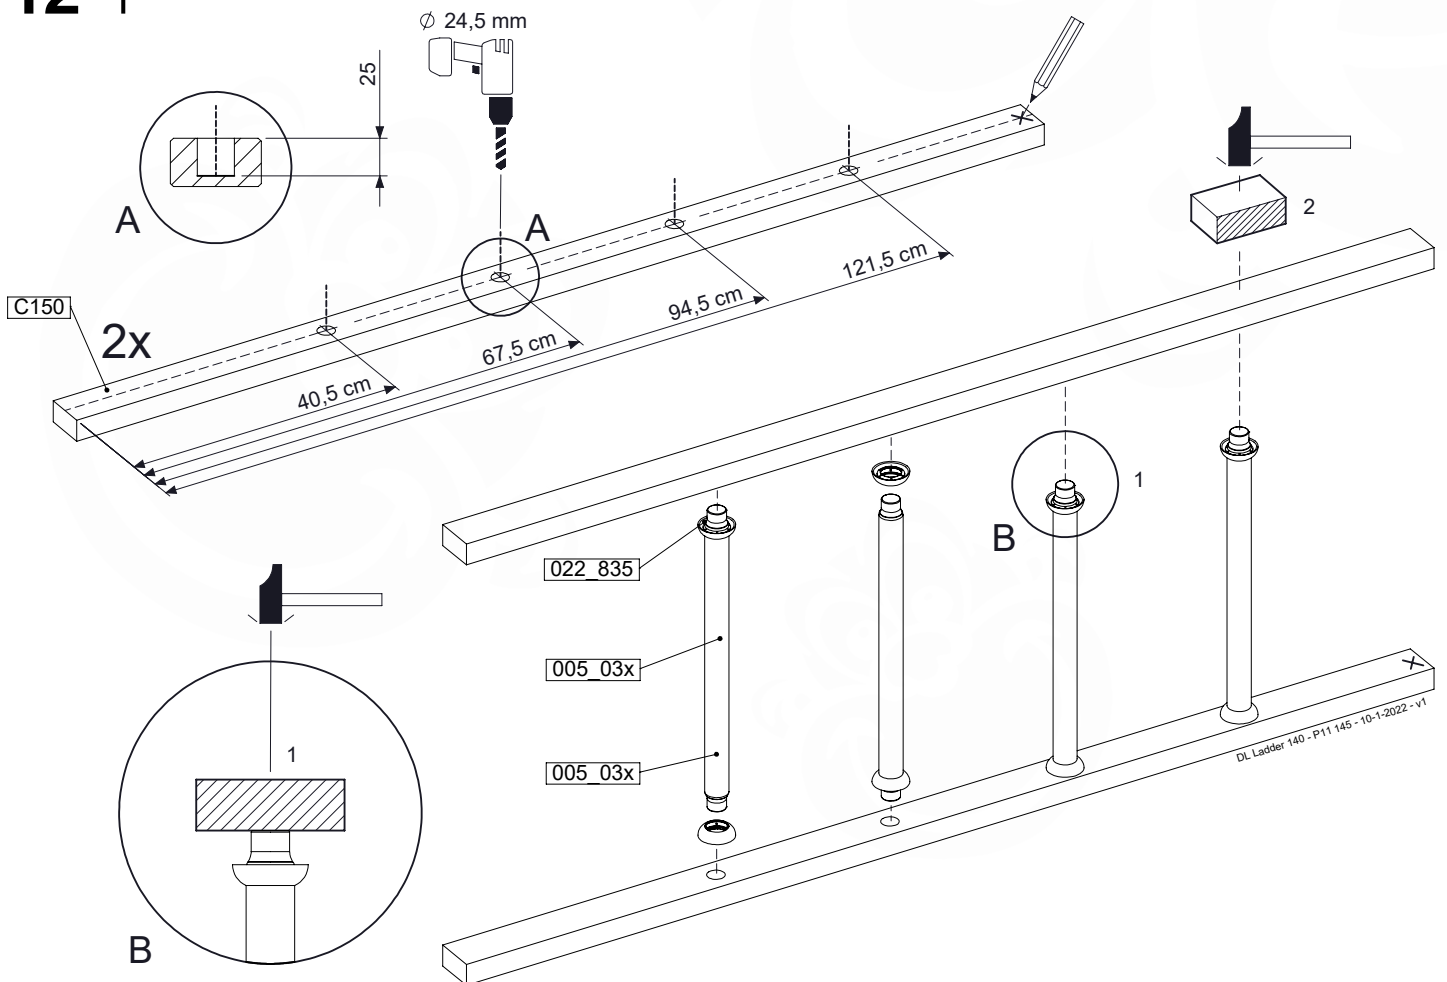

12-1

DL Ladder 140 - P11 145 - 10-1-2022 - v1