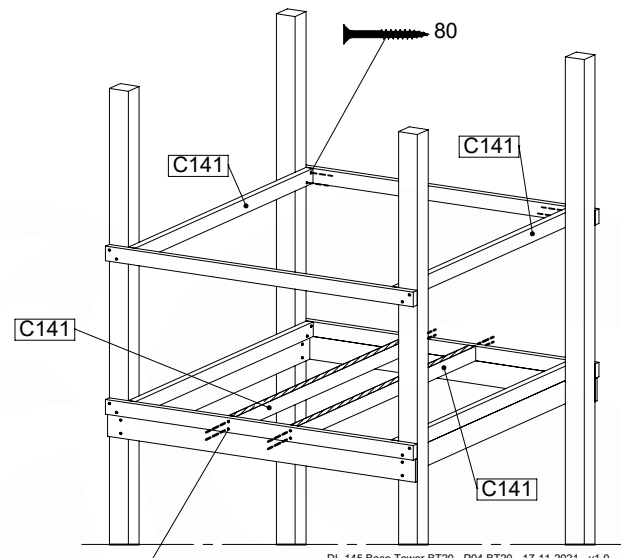

06 Playground Foundation

FD10

Foundation Plan - F05-FD10
22/02/2022 - v2

07 Base Tower

BT20

	PartNo	PartName	QTY.
Hardware pack	001_406	Stealth Screw 8x45	6
	001_417	Stealth Screw 8x80	4
	002_220	Gap Point Screw T25 - 5x45	135
	002_223	Gap Point Screw T25 - 5x80	40
Other	007_001	Ground-anchor	2
	022_31x	bpc-base version 3	8
	022_84x	bpc cover	8
Timber	B270	Post 90x90 L2700	4
	C141	Beam 1410 mm	10
	D123	Board 1230 mm	17
	D141	Board 1410 mm	12

DL 146 Base Tower BT20 - P02 BT20 - 17-11-2021 - v1.0

07-1

07-2

DL 145 Base Tower BT20 - P04 BT20 - 17-11-2021 - v1.0

07-3

DL 145 Base Tower BT20 - P05 BT20 - 17-11-2021 - v1.0

07-4

08 Balustrade