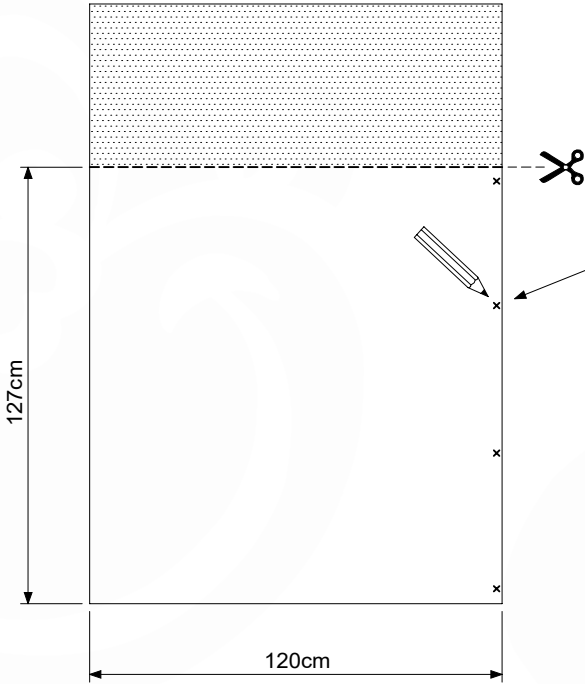

Roof Fort 140 - P02 - 24/12/2021 - v1.0

13-1

Roof Fort 140 - P03 - 24/12/2021 - v1.0

13-2

13-3

13-4

2x Canvas sheet
120 x 185 cm

Roof Fort 140 - P06 - 24/12/2021 - v1.0