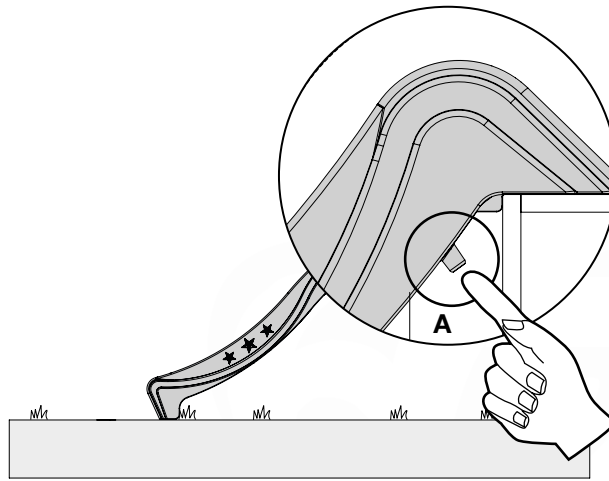

15-5

16 Firemans Pole

FP26

(201_275)

	PartNo	PartName	QTY.
Other	201_275	Fireman's Pole kit	1
Timber	C70	Beam 700 mm	1

DL_Fireman's Pole 70 - P03 UR - 6-4-2022 - v1