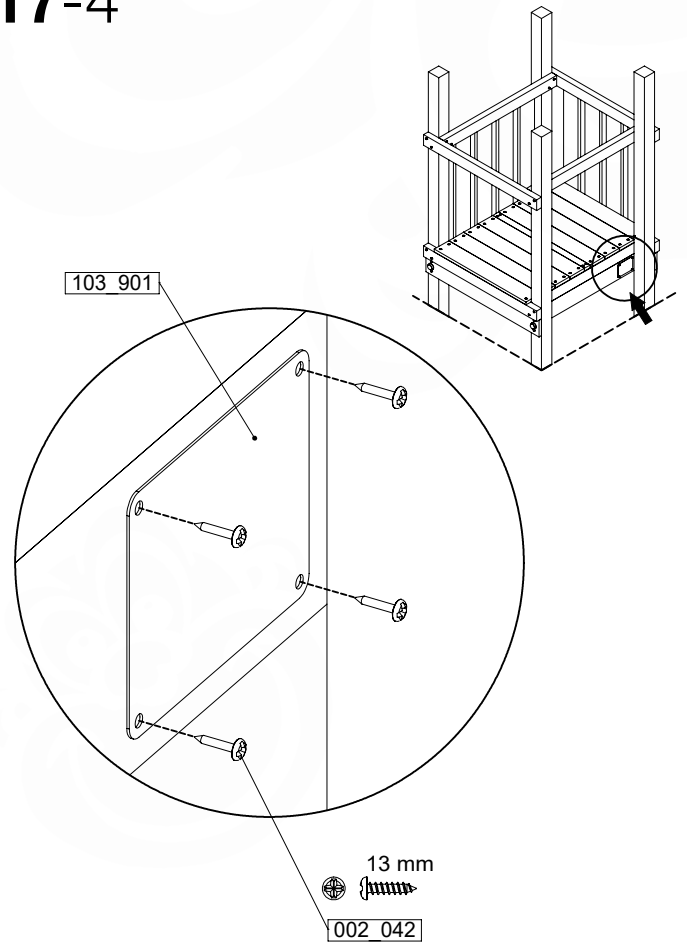

17-4

Accessory set - P04 - 29-9-2021 - v4