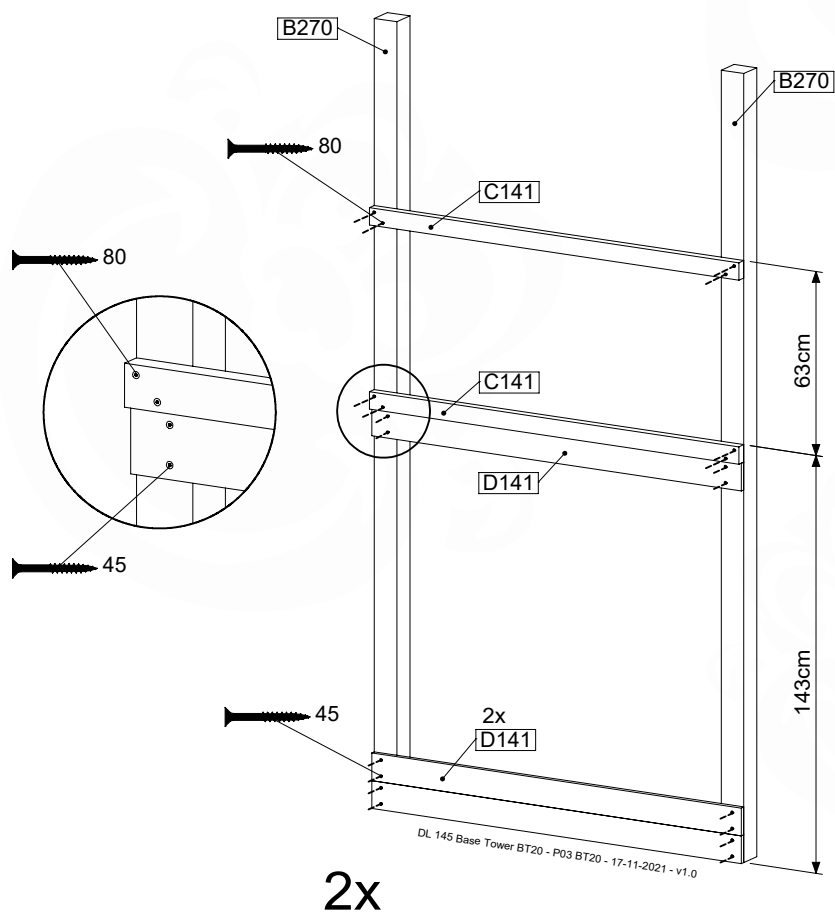

07 Base Tower

BT20

	PartNo	PartName	QTY.
Hardware pack	001_406	Stealth Screw 8x45	6
	001_417	Stealth Screw 8x80	4
	002_220	Gap Point Screw T25 - 5x45	135
	002_223	Gap Point Screw T25 - 5x80	40
Other	007_001	Ground-anchor	2
	022_31x	bpc-base version 3	8
	022_84x	bpc cover	8
Timber	B270	Post 90x90 L2700	4
	C141	Beam 1410 mm	10
	D123	Board 1230 mm	17
	D141	Board 1410 mm	12

07-1