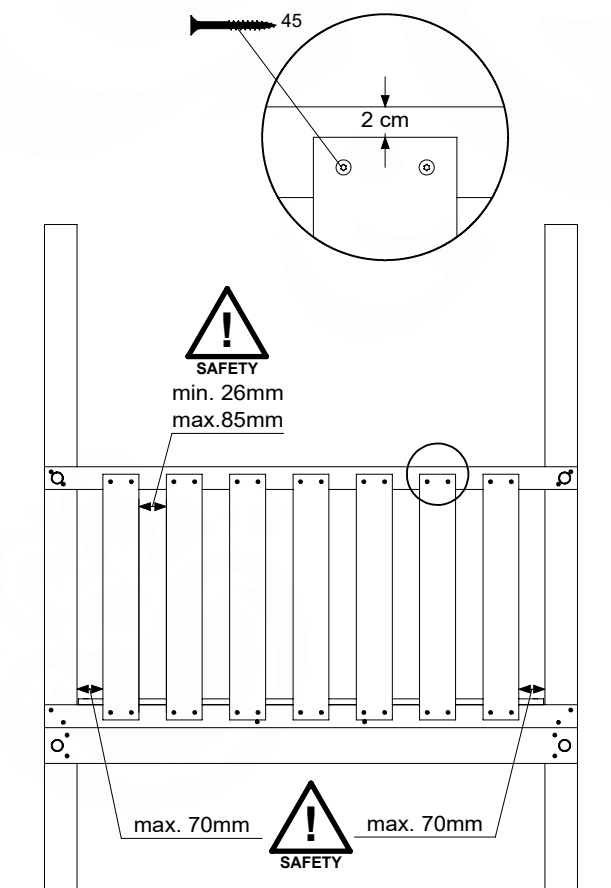

09 Balustrade

BL06

	PartNo	PartName	QTY.
Hardware pack	002_220	Gap Point Screw T25 - 5x45	28
Timber	D65	Board 650 mm	7

Balustrade 140 - P03 T - 14/01/2022 - v1.0

09-1

Balustrade 140 - P05 T - 14/01/2022 - v1.0