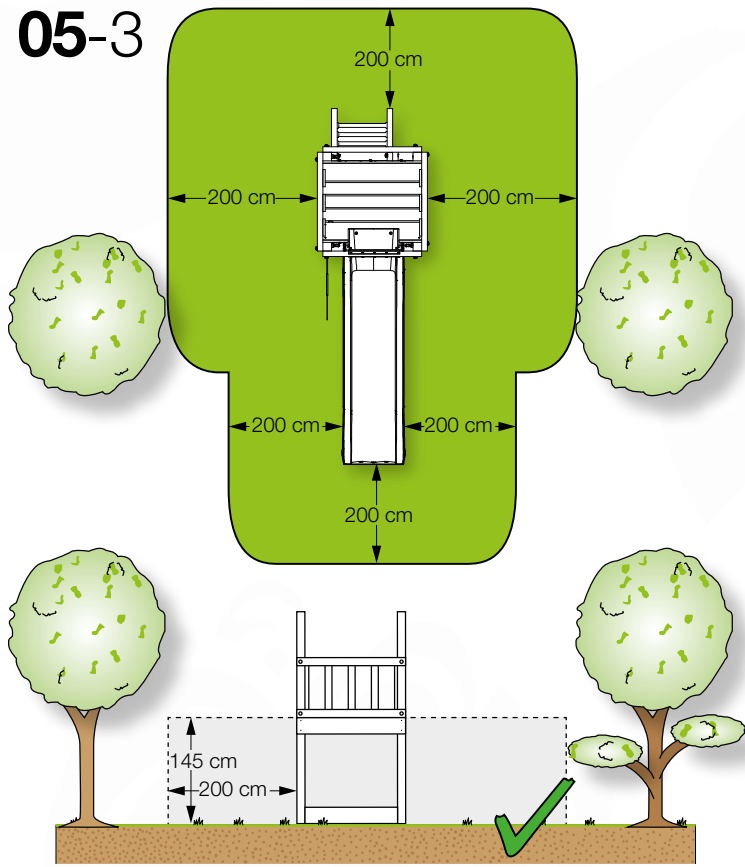

05 Safe Playground Planning

05-1

05-2

05-3

05-4

05-5