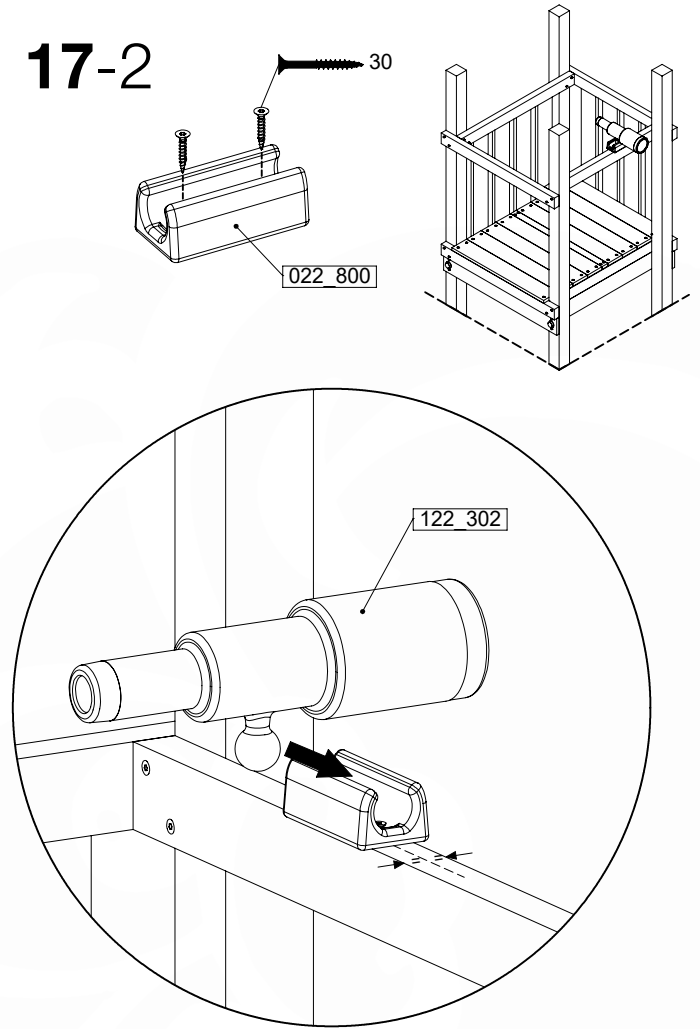

17-2

Accessory set - P03 - 29-9-2021 - v4