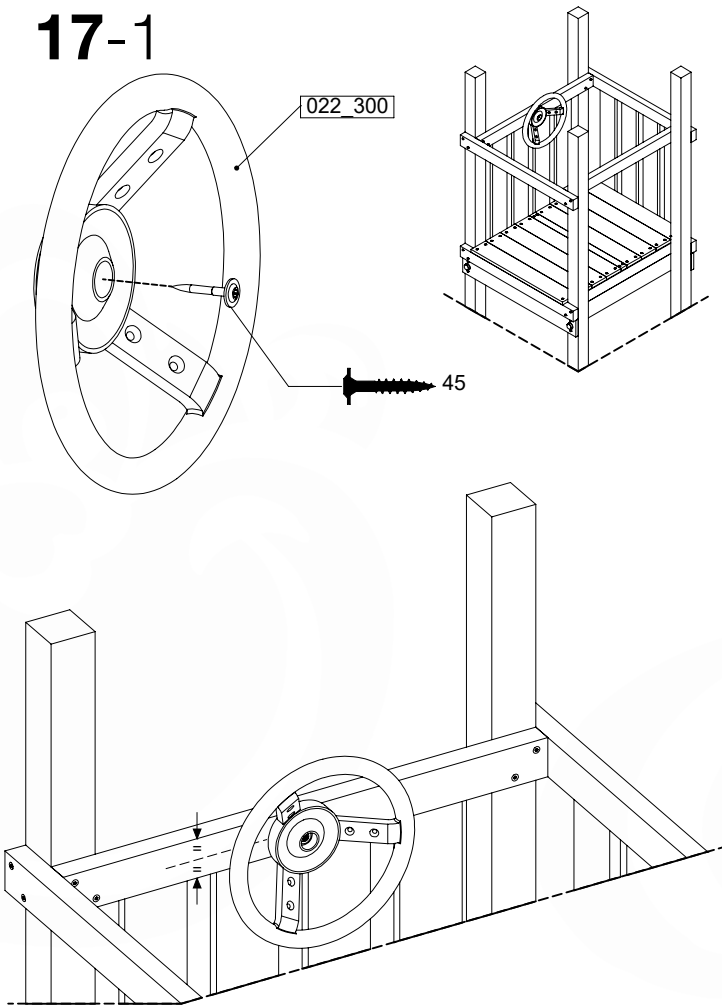

17-1

17-2

Accessory set - P03 - 29-9-2021 - v4

17-3

17-4

Accessory set - P04 - 29-9-2021 - v4