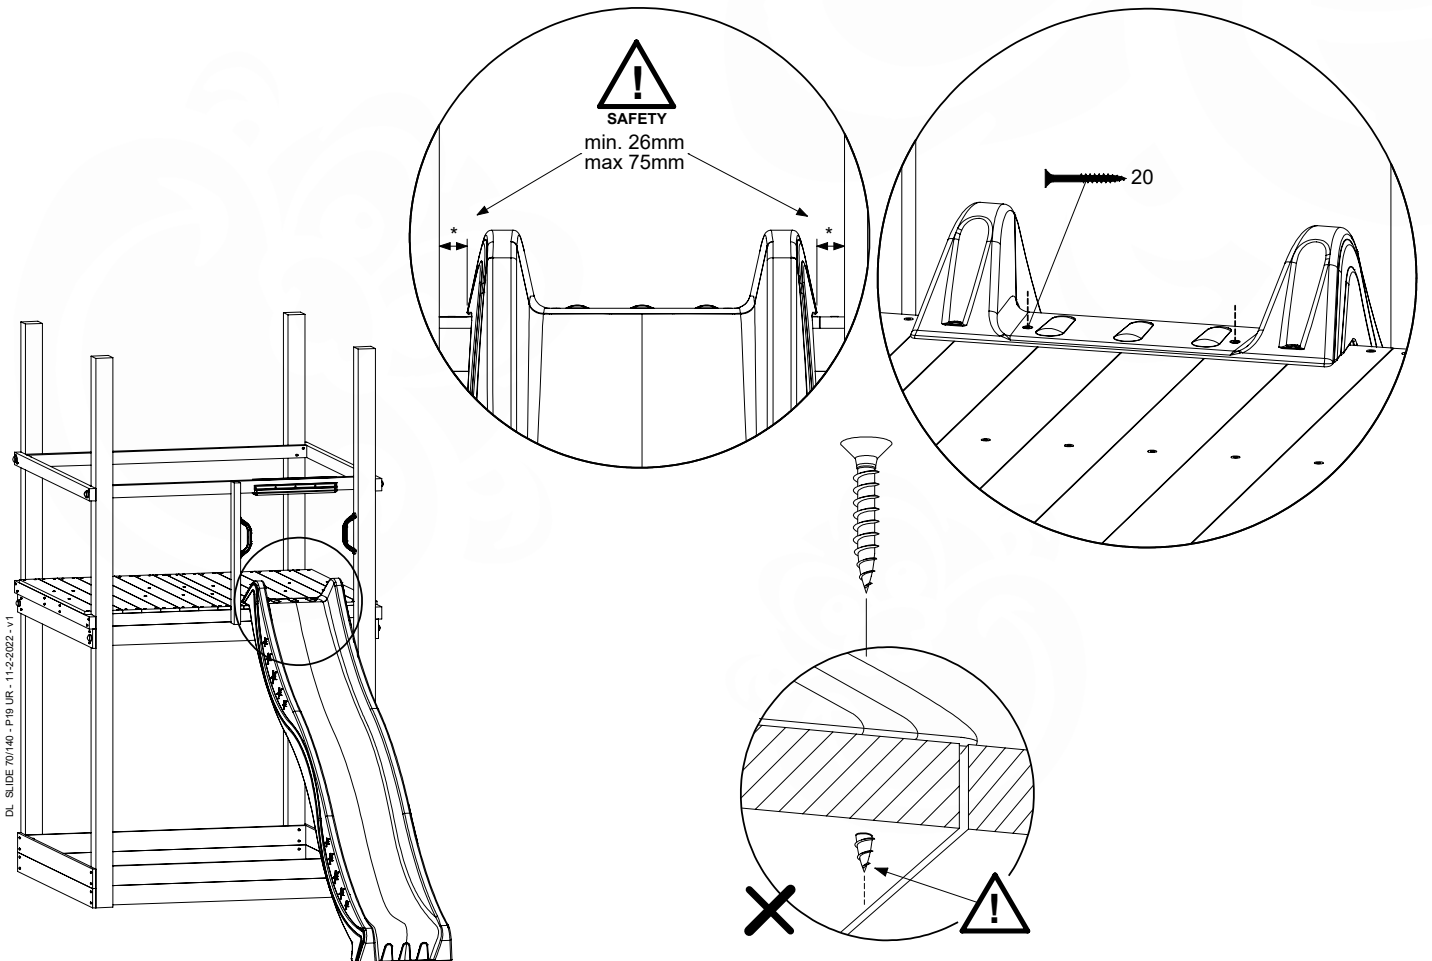

15-4

DL SLIDE 70/140 - P16UR - 11-2-2022 - v1