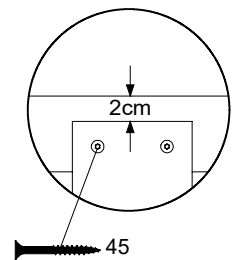

min. 26mm
max. 85mm