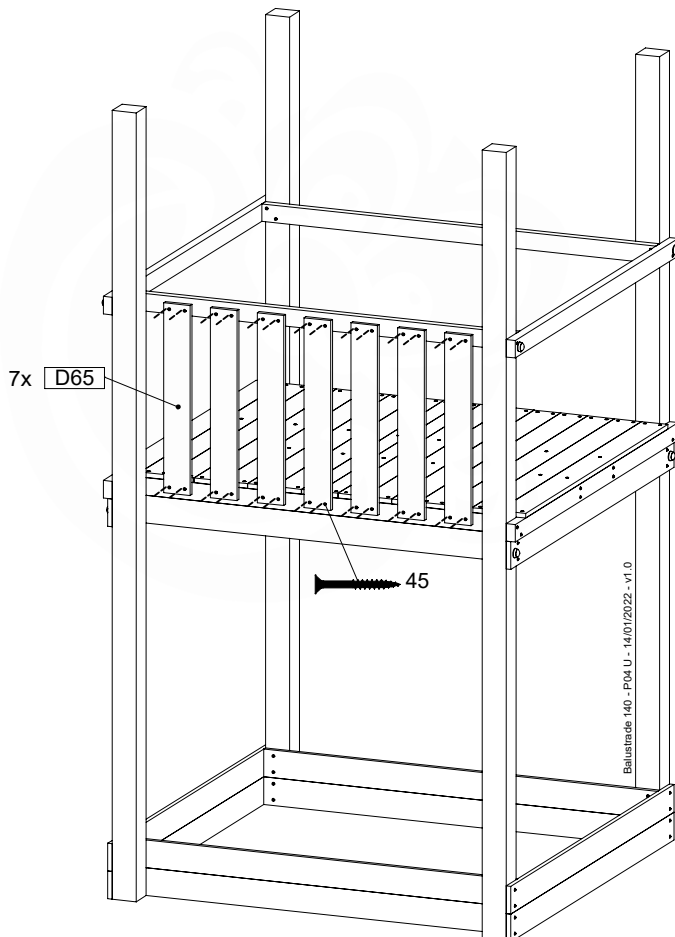

06 Playground Foundation

FD10

Foundation Plan - F05-FD10
22/02/2022 - v2

07 Base Tower

BT20

	PartNo	PartName	QTY.
Hardware pack	001_406	Stealth Screw 8x45	6
	001_417	Stealth Screw 8x80	4
	002_220	Gap Point Screw T25 - 5x45	135
	002_223	Gap Point Screw T25 - 5x80	40
Other	007_001	Ground-anchor	2
	022_31x	bpc-base version 3	8
	022_84x	bpc cover	8
Timber	B270	Post 90x90 L2700	4
	C141	Beam 1410 mm	10
	D123	Board 1230 mm	17
	D141	Board 1410 mm	12

DL 146 Base Tower BT20 - P02 BT20 - 17-11-2021 - v1.0

07-1

07-2

DL 145 Base Tower BT20 - P04 BT20 - 17-11-2021 - v1.0

07-3

DL 145 Base Tower BT20 - P05 BT20 - 17-11-2021 - v1.0

07-4

08 Balustrade

BL05

Balustrade 140 - P02 U - 14/01/2022 - v1.0

	PartNo	PartName	QTY.
Hardware pack	002_220	Gap Point Screw T25 - 5x45	28
Timber	D65	Board 650 mm	7

08-1

09 Balustrade

BL06

	PartNo	PartName	QTY.
Hardware pack	002_220	Gap Point Screw T25 - 5x45	28
Timber	D65	Board 650 mm	7