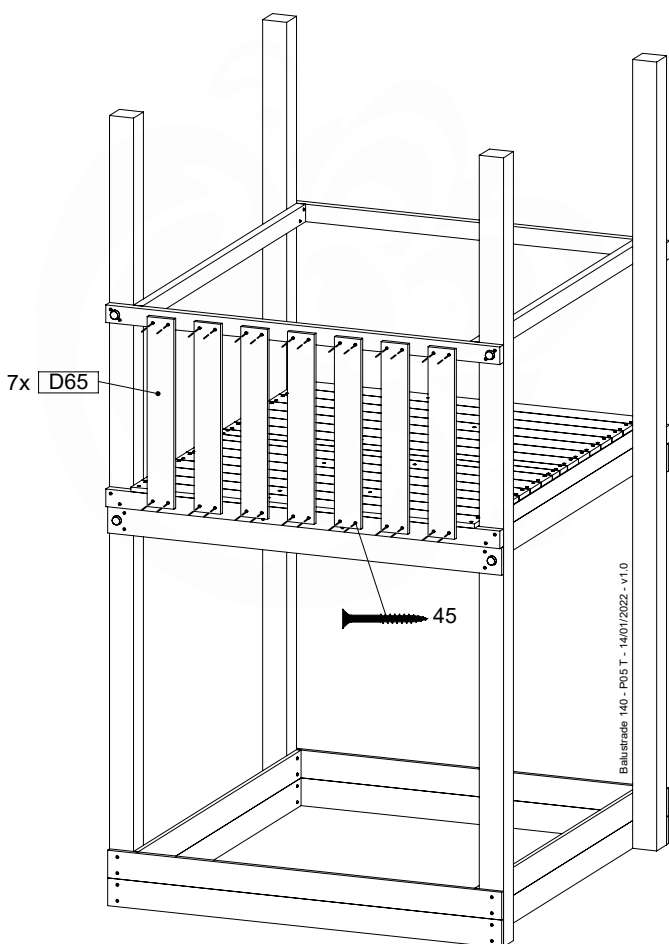

DL 146 Base Tower BT20 - P02 BT20 - 17-11-2021 - v1.0

07-1

07-2

DL 145 Base Tower BT20 - P04 BT20 - 17-11-2021 - v1.0

07-3

DL 145 Base Tower BT20 - P05 BT20 - 17-11-2021 - v1.0

07-4

08 Balustrade

BL05

Balustrade 140 - P02 U - 14/01/2022 - v1.0

	PartNo	PartName	QTY.
Hardware pack	002_220	Gap Point Screw T25 - 5x45	28
Timber	D65	Board 650 mm	7

08-1

09 Balustrade

BL06

	PartNo	PartName	QTY.
Hardware pack	002_220	Gap Point Screw T25 - 5x45	28
Timber	D65	Board 650 mm	7

Balustrade 140 - P03 T - 14/01/2022 - v1.0

09-1

Balustrade 140 - P05 T - 14/01/2022 - v1.0

10 Balustrade

BL09

	PartNo	PartName	QTY.
Hardware pack	002_220	Gap Point Screw T25 - 5x45	12
	002_223	Gap Point Screw T25 - 5x80	4
Timber	C70	Beam 700 mm	1
	D65	Board 650 mm	3