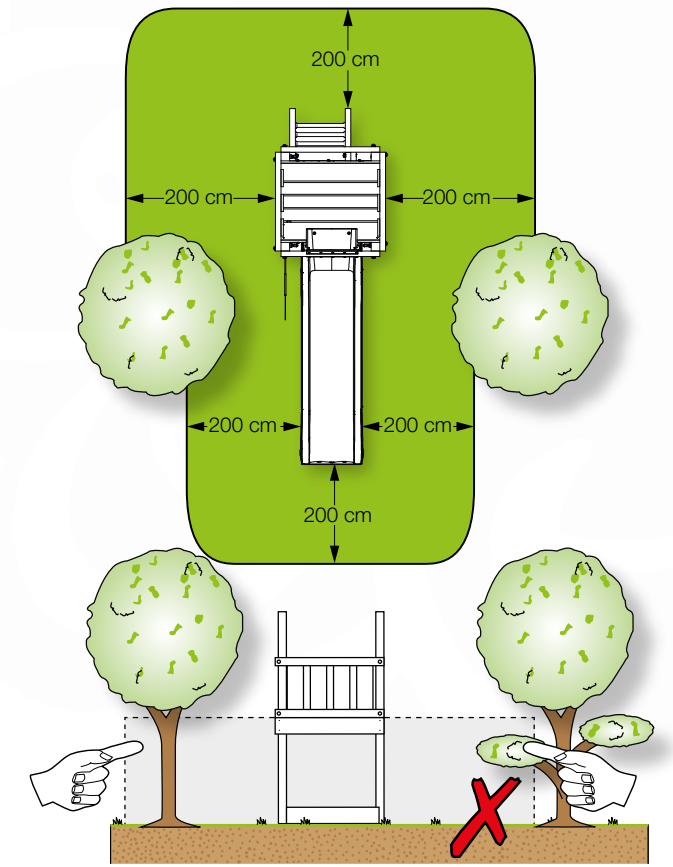

05 Safe Playground Planning

05-1

05-2

05-3

05-4

05-5