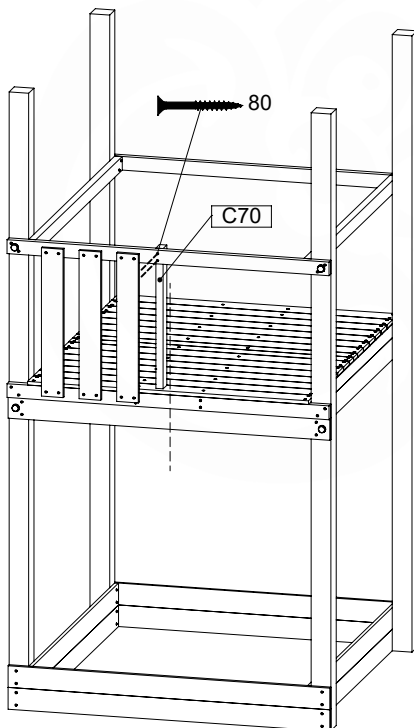

10 Balustrade

BL09

	PartNo	PartName	QTY.
Hardware pack	002_220	Gap Point Screw T25 - 5x45	12
	002_223	Gap Point Screw T25 - 5x80	4
Timber	C70	Beam 700 mm	1
	D65	Board 650 mm	3

DL Half Balustrade 70140 - P04 TL - 14/01/2022 - v1

10-1

min. 26mm
max. 85mm