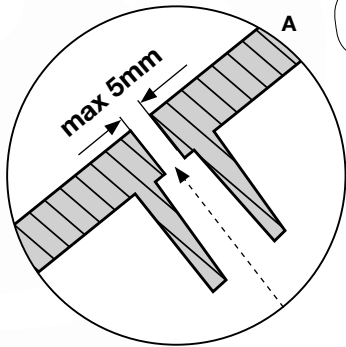

15-5

16 Firemans Pole

FP26

(201_275)

	PartNo	PartName	QTY.
Other	201_275	Fireman's Pole kit	1
Timber	C70	Beam 700 mm	1

DL_Fireman's Pole 70 - P03 UR - 6-4-2022 - v1