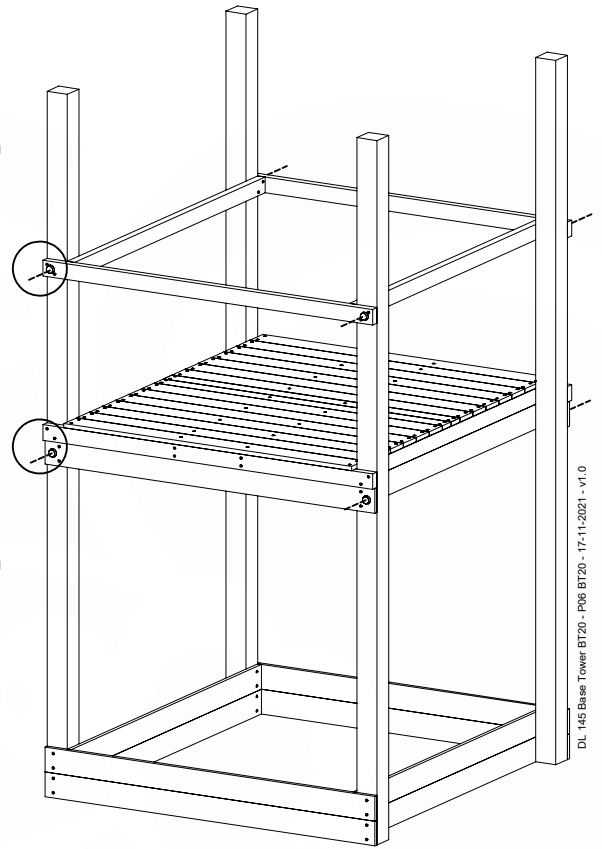

06 Playground Foundation

FD10

Foundation Plan - F05-FD10
22/02/2022 - v2

07 Base Tower

BT20

	PartNo	PartName	QTY.
Hardware pack	001_406	Stealth Screw 8x45	6
	001_417	Stealth Screw 8x80	4
	002_220	Gap Point Screw T25 - 5x45	135
	002_223	Gap Point Screw T25 - 5x80	40
Other	007_001	Ground-anchor	2
	022_31x	bpc-base version 3	8
	022_84x	bpc cover	8
Timber	B270	Post 90x90 L2700	4
	C141	Beam 1410 mm	10
	D123	Board 1230 mm	17
	D141	Board 1410 mm	12

DL 146 Base Tower BT20 - P02 BT20 - 17-11-2021 - v1.0

07-1

07-2

DL 145 Base Tower BT20 - P04 BT20 - 17-11-2021 - v1.0

07-3

DL 145 Base Tower BT20 - P05 BT20 - 17-11-2021 - v1.0

07-4

08 Balustrade

BL05

Balustrade 140 - P02 U - 14/01/2022 - v1.0

	PartNo	PartName	QTY.
Hardware pack	002_220	Gap Point Screw T25 - 5x45	28
Timber	D65	Board 650 mm	7

08-1

09 Balustrade

BL06

	PartNo	PartName	QTY.
Hardware pack	002_220	Gap Point Screw T25 - 5x45	28
Timber	D65	Board 650 mm	7