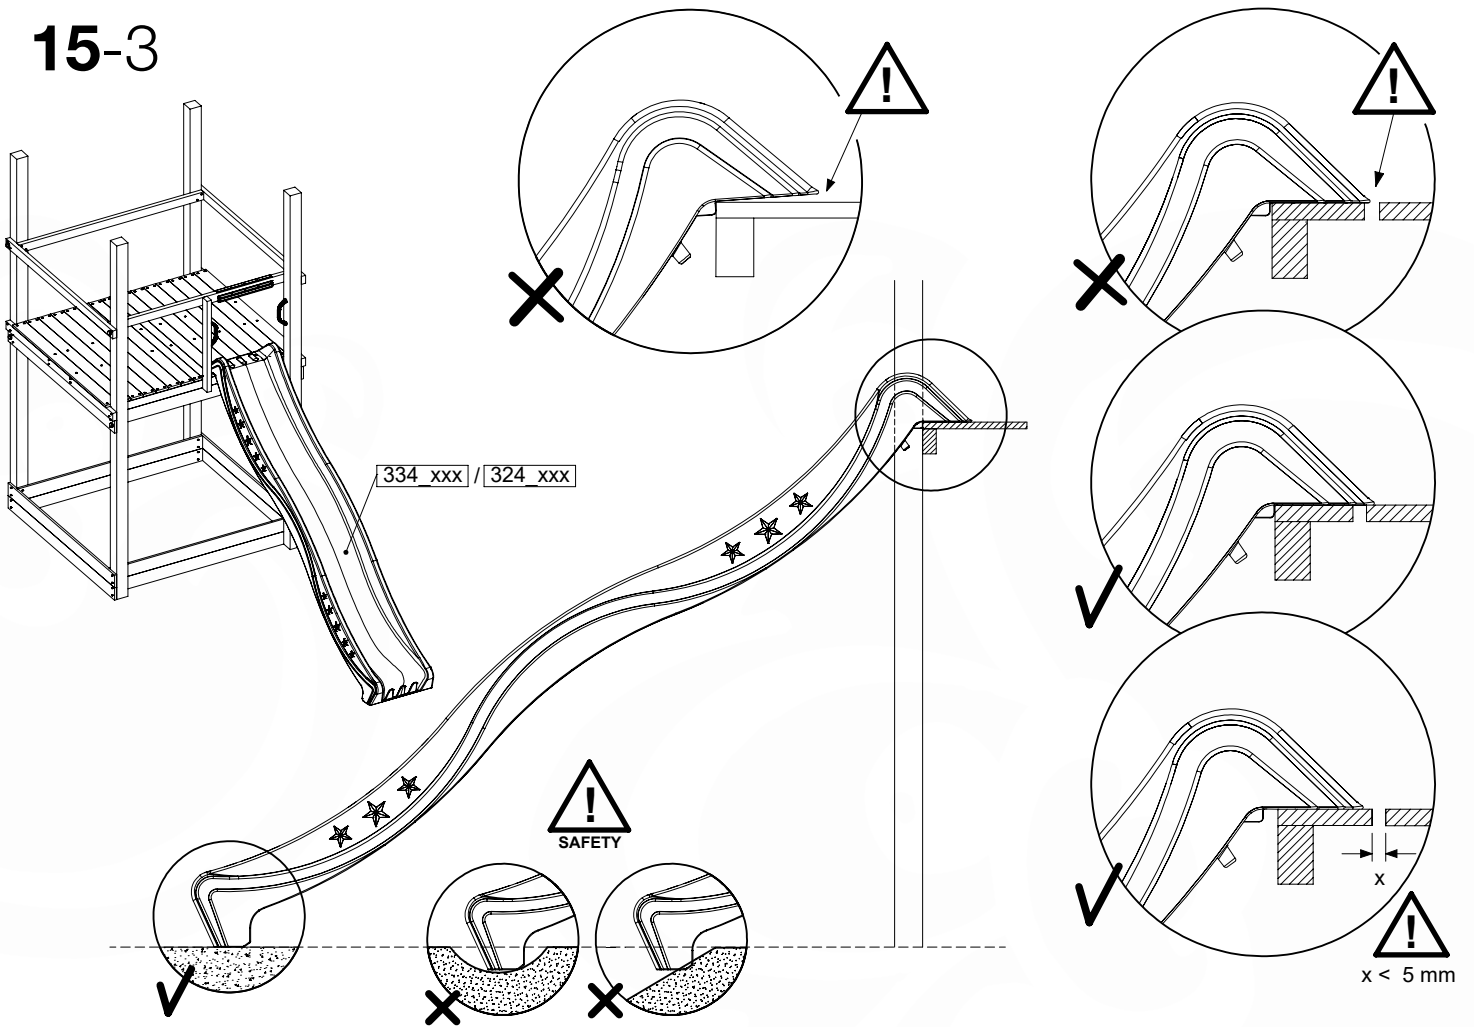

15-3

15-4

DL SLIDE 70/140 - P16UR - 11-2-2022 - v1