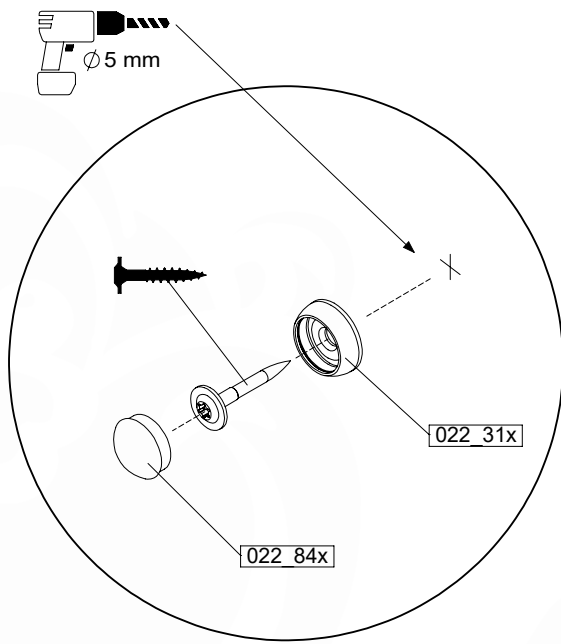

06 Playground Foundation

FD10

Foundation Plan - F05-FD10
22/02/2022 - v2

07 Base Tower

BT20

	PartNo	PartName	QTY.
Hardware pack	001_406	Stealth Screw 8x45	6
	001_417	Stealth Screw 8x80	4
	002_220	Gap Point Screw T25 - 5x45	135
	002_223	Gap Point Screw T25 - 5x80	40
Other	007_001	Ground-anchor	2
	022_31x	bpc-base version 3	8
	022_84x	bpc cover	8
Timber	B270	Post 90x90 L2700	4
	C141	Beam 1410 mm	10
	D123	Board 1230 mm	17
	D141	Board 1410 mm	12

DL 146 Base Tower BT20 - P02 BT20 - 17-11-2021 - v1.0

07-1

07-2

DL 145 Base Tower BT20 - P04 BT20 - 17-11-2021 - v1.0

07-3

DL 145 Base Tower BT20 - P05 BT20 - 17-11-2021 - v1.0

07-4

08 Balustrade