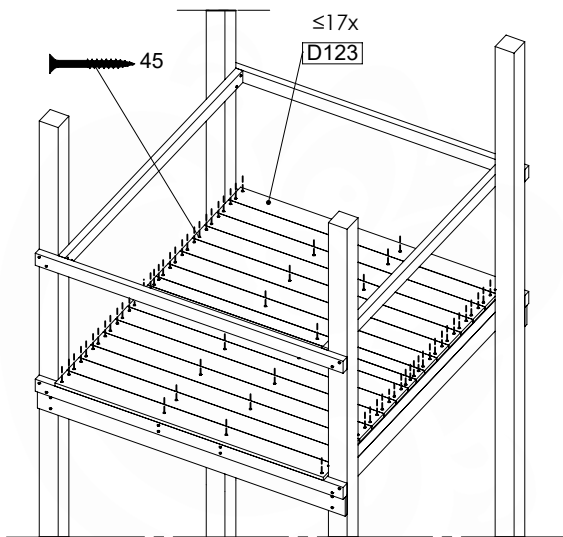

06 Playground Foundation

FD10

Foundation Plan - F05-FD10
22/02/2022 - v2

07 Base Tower

BT20

	PartNo	PartName	QTY.
Hardware pack	001_406	Stealth Screw 8x45	6
	001_417	Stealth Screw 8x80	4
	002_220	Gap Point Screw T25 - 5x45	135
	002_223	Gap Point Screw T25 - 5x80	40
Other	007_001	Ground-anchor	2
	022_31x	bpc-base version 3	8
	022_84x	bpc cover	8
Timber	B270	Post 90x90 L2700	4
	C141	Beam 1410 mm	10
	D123	Board 1230 mm	17
	D141	Board 1410 mm	12

DL 146 Base Tower BT20 - P02 BT20 - 17-11-2021 - v1.0

07-1

07-2

DL 145 Base Tower BT20 - P04 BT20 - 17-11-2021 - v1.0

07-3

DL 145 Base Tower BT20 - P05 BT20 - 17-11-2021 - v1.0

07-4

08 Balustrade