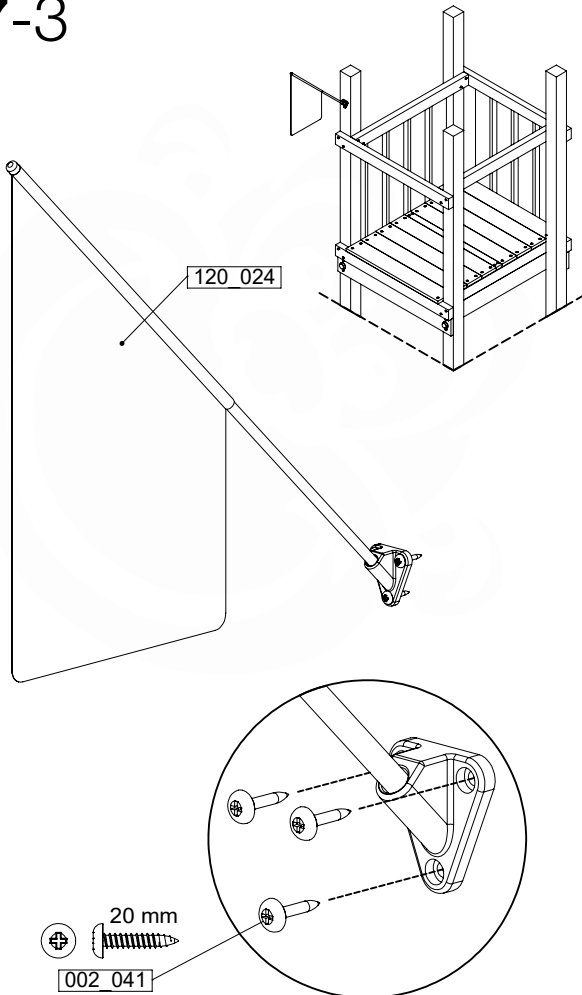

17-1

17-2

Accessory set - P03 - 29-9-2021 - v4

17-3

17-4

Accessory set - P04 - 29-9-2021 - v4