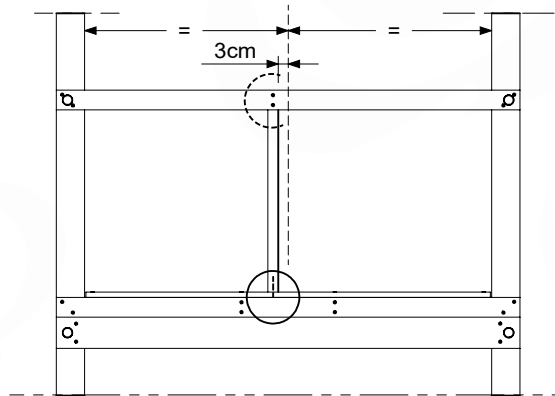

10 Balustrade

BL09

	PartNo	PartName	QTY.
Hardware pack	002_220	Gap Point Screw T25 - 5x45	12
	002_223	Gap Point Screw T25 - 5x80	4
Timber	C70	Beam 700 mm	1
	D65	Board 650 mm	3

DL Half Balustrade 70140 - P04 TL - 14/01/2022 - v1

10-1

min. 26mm
max. 85mm