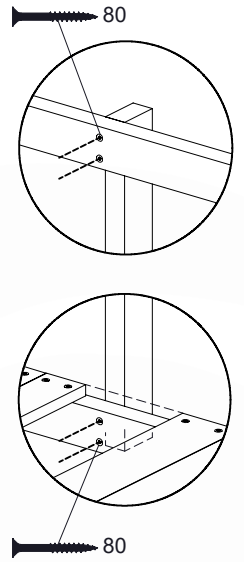

16-1

17 Accessories

AC01

(194_119)

	PartNo	PartName	QTY.
Hardware Pack 100_617	001_406	Stealth Screw 8x45	1
	002_041	Dome head screw 4.5 x 20 mm	3
	002_042	Dome head screw 3.5 x 13mm	4
	002_219	Gap Point Screw T25 - 5x30	2
Other	022_300	Steering Wheel	1
	022_800	Rail P/T 105	1
	022_910	Sandpad	1
	103_901	Logo ID Plate	1
	104_107	Tool Set Climbing Units	1
	120_024	Tower Flag	1
	122_302	Telescope	1

Accessory set - P02 - 29-9-2021 - v4