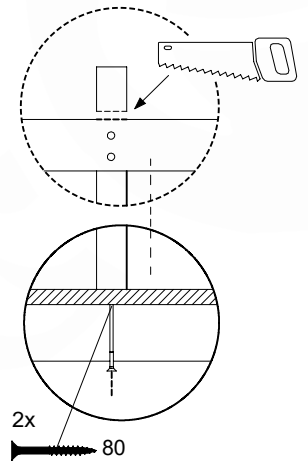

10 Balustrade

BL09

	PartNo	PartName	QTY.
Hardware pack	002_220	Gap Point Screw T25 - 5x45	12
	002_223	Gap Point Screw T25 - 5x80	4
Timber	C70	Beam 700 mm	1
	D65	Board 650 mm	3

DL Half Balustrade 70140 - P04 TL - 14/01/2022 - v1

10-1

min. 26mm
max. 85mm