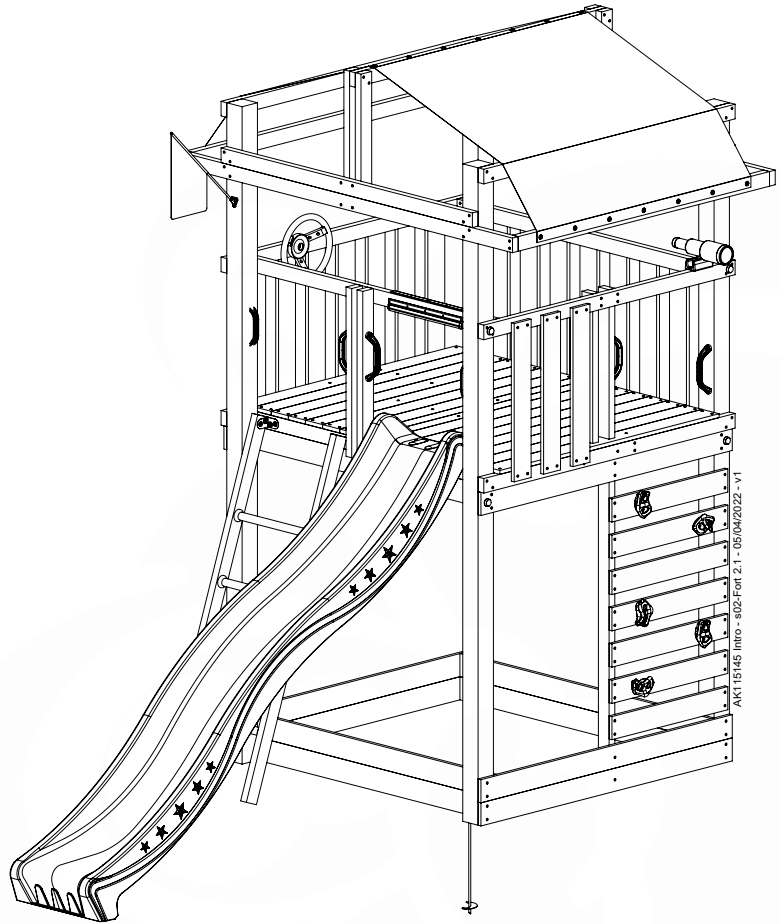

Accessory set - P02 - 29-9-2021 - v4

17-1

17-2

Accessory set - P03 - 29-9-2021 - v4

17-3

17-4

Accessory set - P04 - 29-9-2021 - v4

17-5

1x
022_910

21 Download and Saving

click to download

sent to your email

Playtowers

S Single  Jungle Tower 801_200	S Single  Jungle Patio 802_202	S Single  Jungle Cocoon 802_204	S Single  Jungle Cirque 802_206	S Single  Jungle Totem 802_208	S Duo  Jungle Nomad 803_202	S Duo  Jungle Safari 803_204	S Duo  Jungle Viking 803_206	S Duo  Jungle Teepee 803_208	S Duo  Jungle Resort 803_210
S Combo  Jungle Viking 803_206	S Combo  Jungle Explorer 809_802	M Single  Jungle Castle 801_120	M Single  Jungle Club 801_110	M Single  Jungle Casa 801_105	M Single  Jungle Home 801_103	M Single  Jungle Hut 801_100	M Single  Jungle House 801_095		
L Single  Jungle Cottage 801_090	L Single  Jungle Cabin 801_060	L Single  Jungle Lodge 801_040	L Duo  Jungle Cubby 801_070	L Duo  Jungle Mansion 801_009	XL Single  Jungle Sierra 801_025	XL Single  Jungle Fort 801_010	XL Duo  Jungle Chalet 801_013	XL Duo  Jungle Palace 801_005	