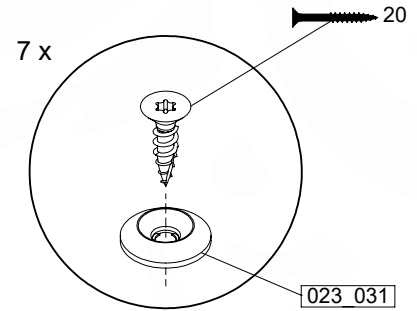

13-4

2x Canvas sheet
120 x 185 cm

Roof Fort 140 - P06 - 24/12/2021 - v1.0

13-5

Roof Fort 140 - P07 - 24/12/2021 - v1.0