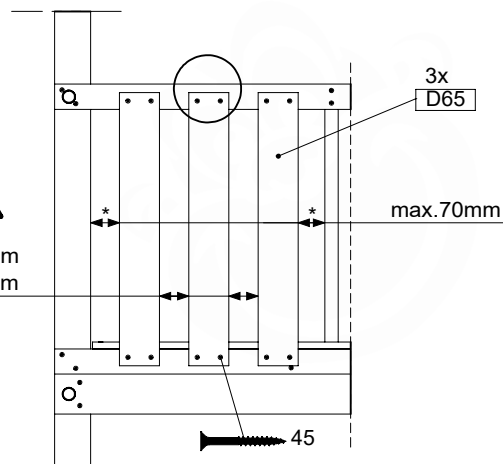

min. 26mm
max. 85mm