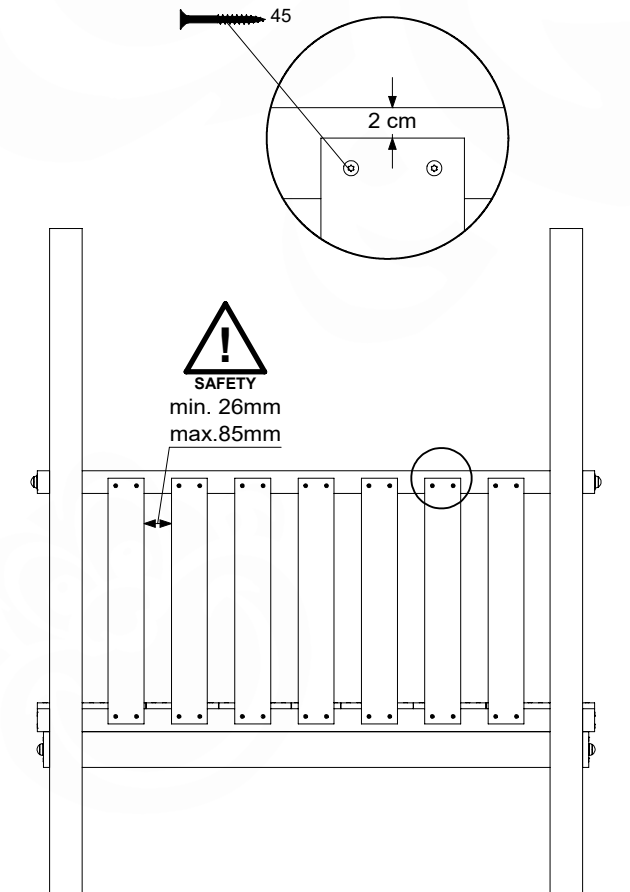

08 Balustrade

BL05

Balustrade 140 - P02 U - 14/01/2022 - v1.0

	PartNo	PartName	QTY.
Hardware pack	002_220	Gap Point Screw T25 - 5x45	28
Timber	D65	Board 650 mm	7

08-1