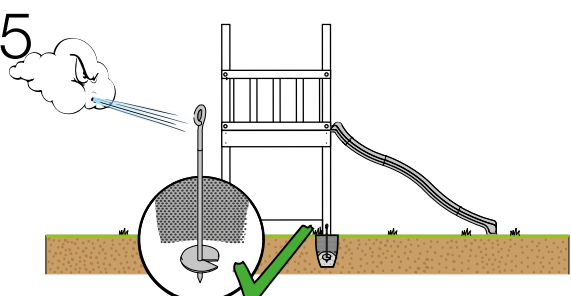

06 Playground Foundation

FD10

Foundation Plan - F05-FD10
22/02/2022 - v2

07 Base Tower

BT20

	PartNo	PartName	QTY.
Hardware pack	001_406	Stealth Screw 8x45	6
	001_417	Stealth Screw 8x80	4
	002_220	Gap Point Screw T25 - 5x45	135
	002_223	Gap Point Screw T25 - 5x80	40
Other	007_001	Ground-anchor	2
	022_31x	bpc-base version 3	8
	022_84x	bpc cover	8
Timber	B270	Post 90x90 L2700	4
	C141	Beam 1410 mm	10
	D123	Board 1230 mm	17
	D141	Board 1410 mm	12