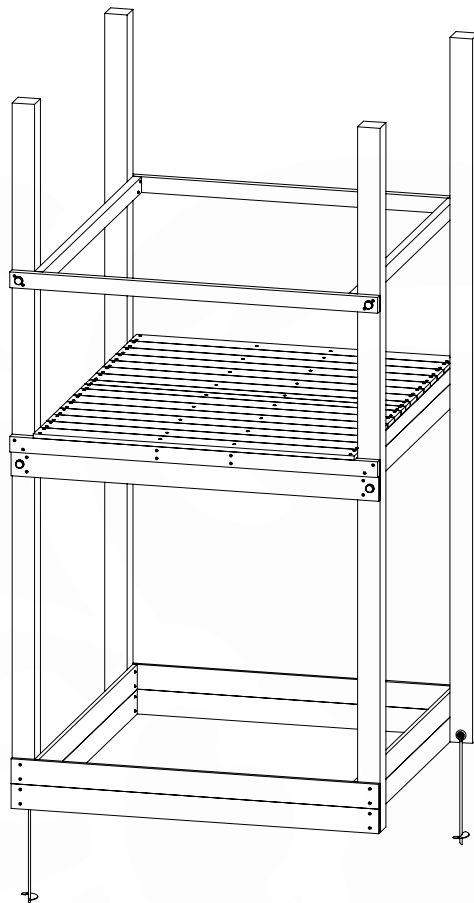

07 Base Tower

BT20

	PartNo	PartName	QTY.
Hardware pack	001_406	Stealth Screw 8x45	6
	001_417	Stealth Screw 8x80	4
	002_220	Gap Point Screw T25 - 5x45	135
	002_223	Gap Point Screw T25 - 5x80	40
Other	007_001	Ground-anchor	2
	022_31x	bpc-base version 3	8
	022_84x	bpc cover	8
Timber	B270	Post 90x90 L2700	4
	C141	Beam 1410 mm	10
	D123	Board 1230 mm	17
	D141	Board 1410 mm	12