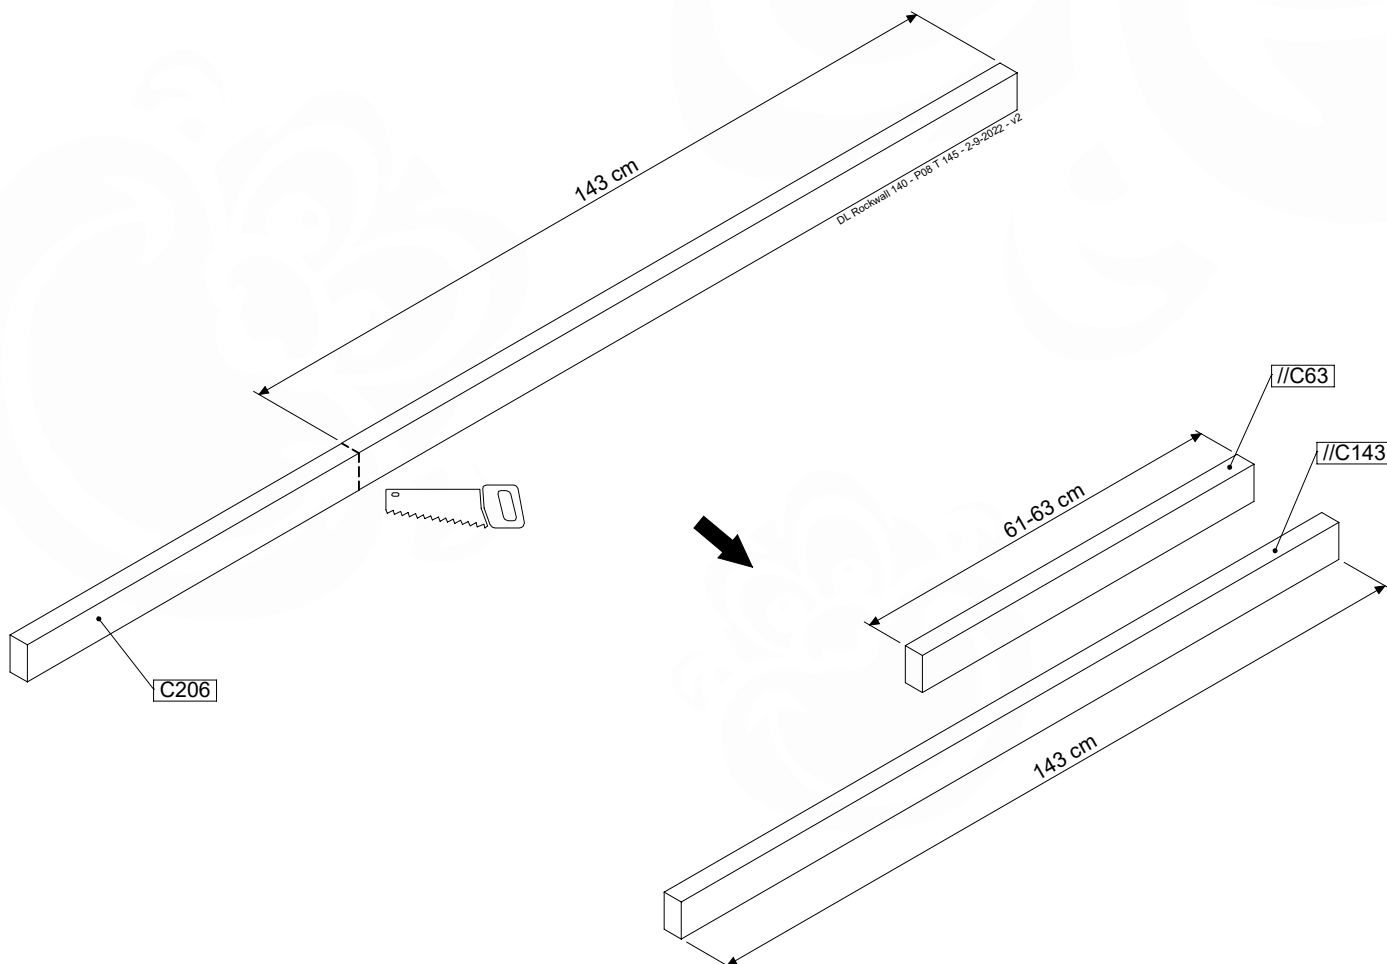

11 Rock Wall

RW20

	PartNo	PartName	QTY.
Hardware pack	001_102	Washer Head Screw T40 M8x30	10
	002_220	Gap Point Screw T25 - 5x45	32
	002_223	Gap Point Screw T25 - 5x80	5
	003_010	M8 spring lock washer	10
	004_050	M8 Drive-in Nut 22mm	10
Other	022_50x	Climbing Rock	5
	120_102	Handgrip set (complete 2x)	1
Timber	C206	Beam 2060 mm	1
	D65	Board 650 mm	7

DL Rockwall 140 - P05 TR 145 - 2-9-2022 - v2

11-1