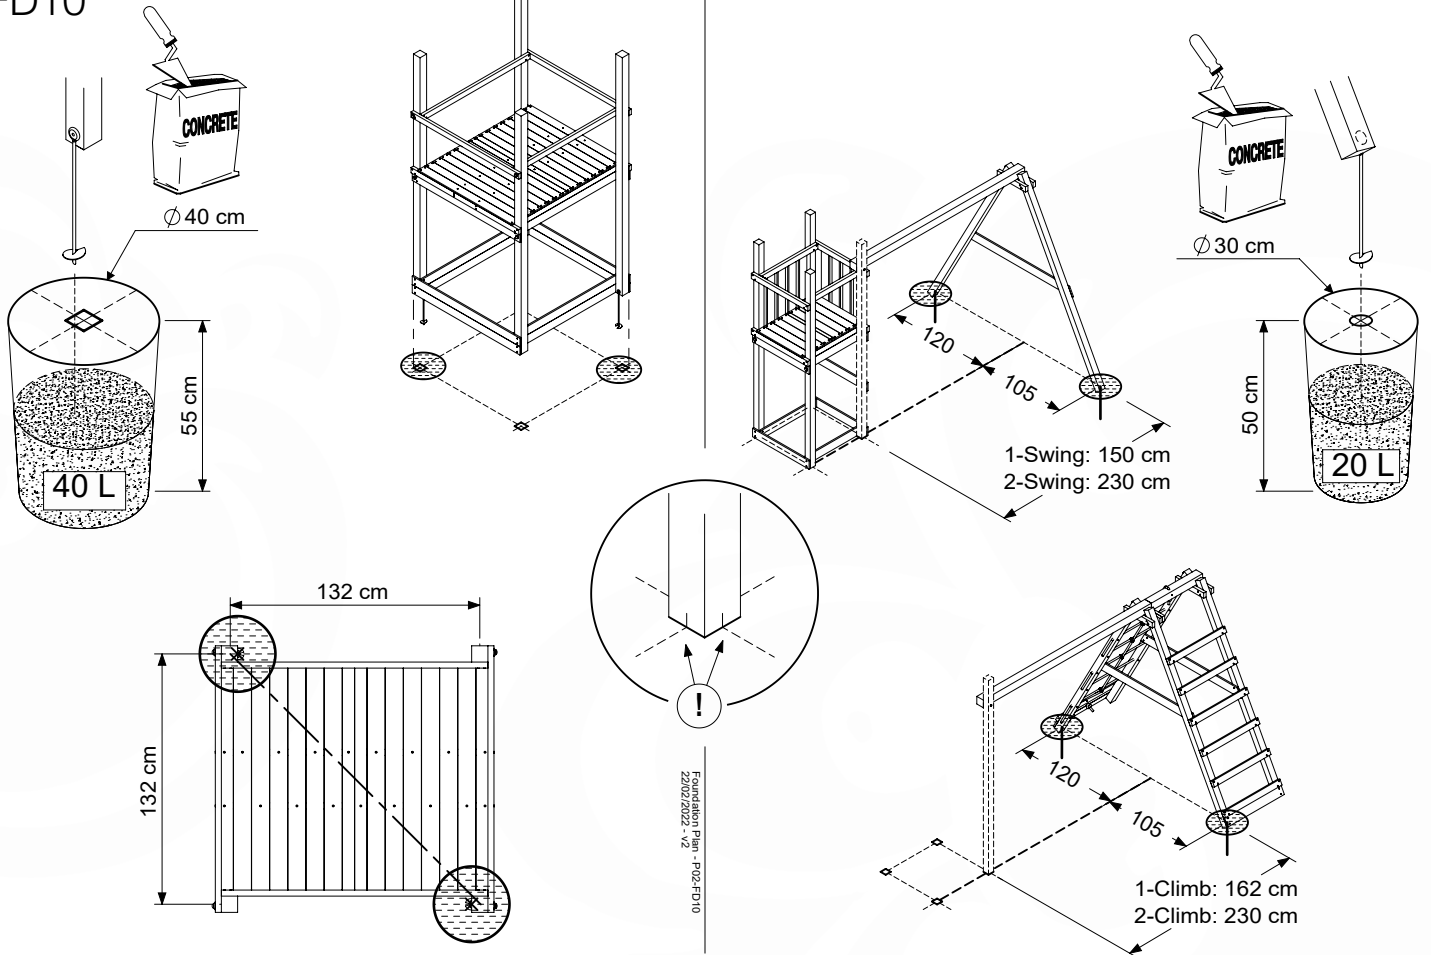

06 Playground Foundation

FD10

Foundation Plan - F05-FD10
22/02/2022 - v2

07 Base Tower

BT20

	PartNo	PartName	QTY.
Hardware pack	001_406	Stealth Screw 8x45	6
	001_417	Stealth Screw 8x80	4
	002_220	Gap Point Screw T25 - 5x45	135
	002_223	Gap Point Screw T25 - 5x80	40
Other	007_001	Ground-anchor	2
	022_31x	bpc-base version 3	8
	022_84x	bpc cover	8
Timber	B270	Post 90x90 L2700	4
	C141	Beam 1410 mm	10
	D123	Board 1230 mm	17
	D141	Board 1410 mm	12