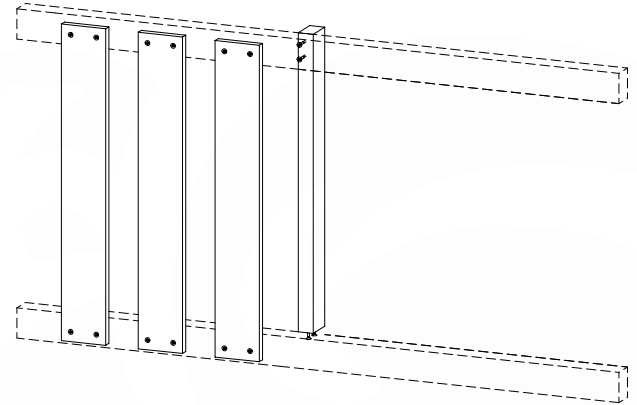

10 Balustrade

BL09