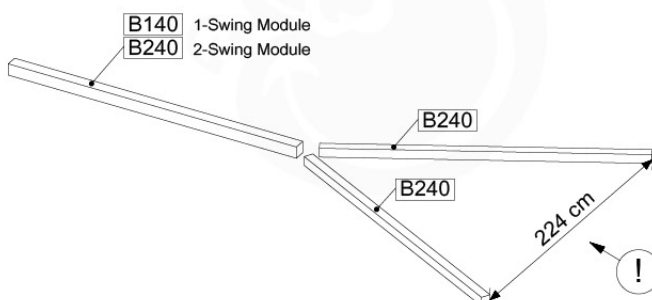

06

	PartNo	PartName	QTY.
Hardware Pack	001_406	Stealth Screw 8x45	4
	001_417	Stealth Screw 8x80	3
	001_422	Stealth Screw 8x137	3
	002_220	Gap Point Screw T25 - 5x45	12
	002_223	Gap Point Screw T25 - 5x80	6
Other	005_528	Swing Beam Bracket 7x7	1
	005_529	Swing Beam Bracket 9x9	1
	007_001	Ground-anchor	2
Hardware Pack	022_31x	bpc-base version 3	2
	022_84x	bpc cover	2
	023_031	Finishing Washer GPS 5.0	2
Other	101_003	Swing hook with Carabiner	4

Swing - P102 - 9-12-2020 - v3.0

06-1

Swing - P05ALL - 9-12-2020 - v3.0