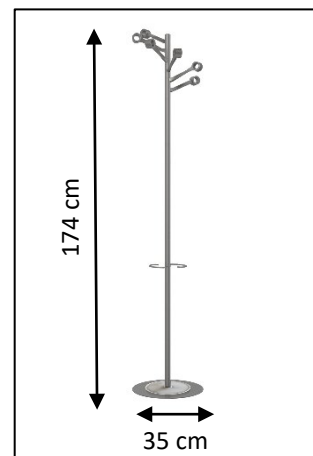

UNILUX

BOURGEON

BOURGEON

- **Stable:** thanks to its weighted base, BOURGEON benefits from increased stability, resisting heavier loads without the risk of tipping over.
- **Resistant :** the coat rack is designed to support a large number of garments up to a total load of 48 kg.
- **Ergonomic:** the hooks can be adjusted to protect even the most fragile garments. Their ring-shaped end allows you to hang clothes hangers.
- **Design :** the twisted hooks make it a real interior design feature. The steel mast gives BOURGEON a light and discreet look.
- **Clever :** this coat stand has a height-adjustable umbrella stand and a drip tray.
- **Practical :** quick, easy assembly (in 4 minutes) and no tools required.

Number of hooks : 6
Mast diameter : 2.5 cm
Materials : mast and umbrella stand in steel with Epoxy paint / hooks in plastic reinforced with PA66 glass fibers.

SAP. code	400187743
EAN code	3595560013876
Color	Titanium grey
Height (cm)	174
Base diameter (cm)	35
Base net weight (kg)	3.1
Maximum load (kg)	8 per hook
Rotating head	No
Umbrella stand	Yes
Umbrella capacity	6
Drip tray	Yes
Mounting (min)	4
Net weight (kg)	4.5