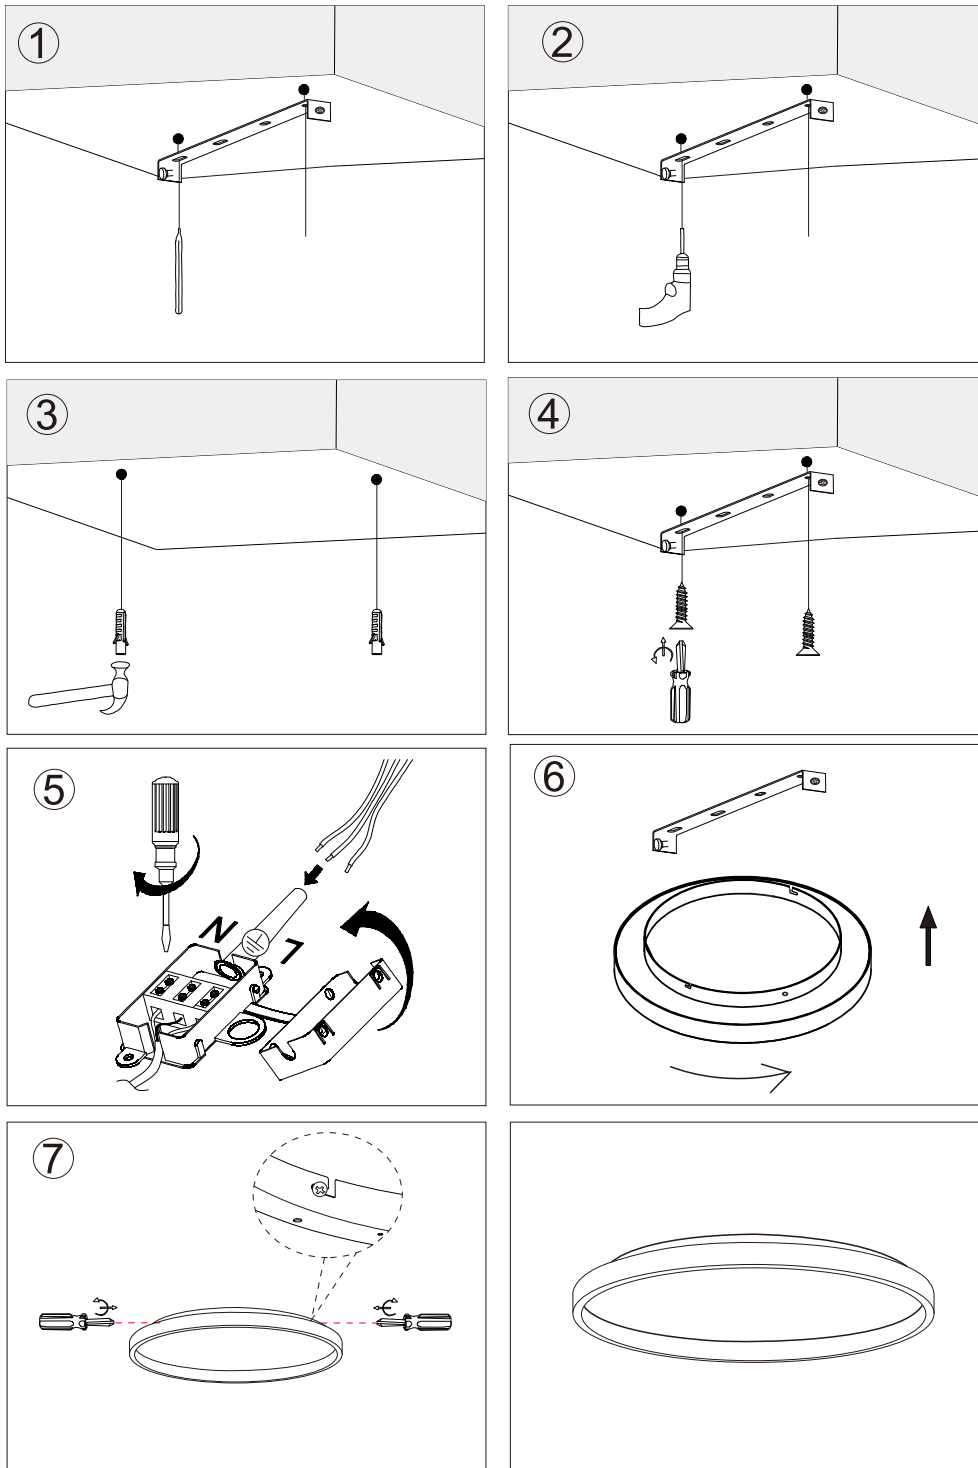

LED Plafond Backlight String

TECHNICAL SPECS.

25W(20W+5W)LED/3000K/1169lm
 3 STEPS & MEMORY 100%-50%-25% / LED driver inside
 Voltage / frequency: 220-240V~50/60 Hz
 IP20