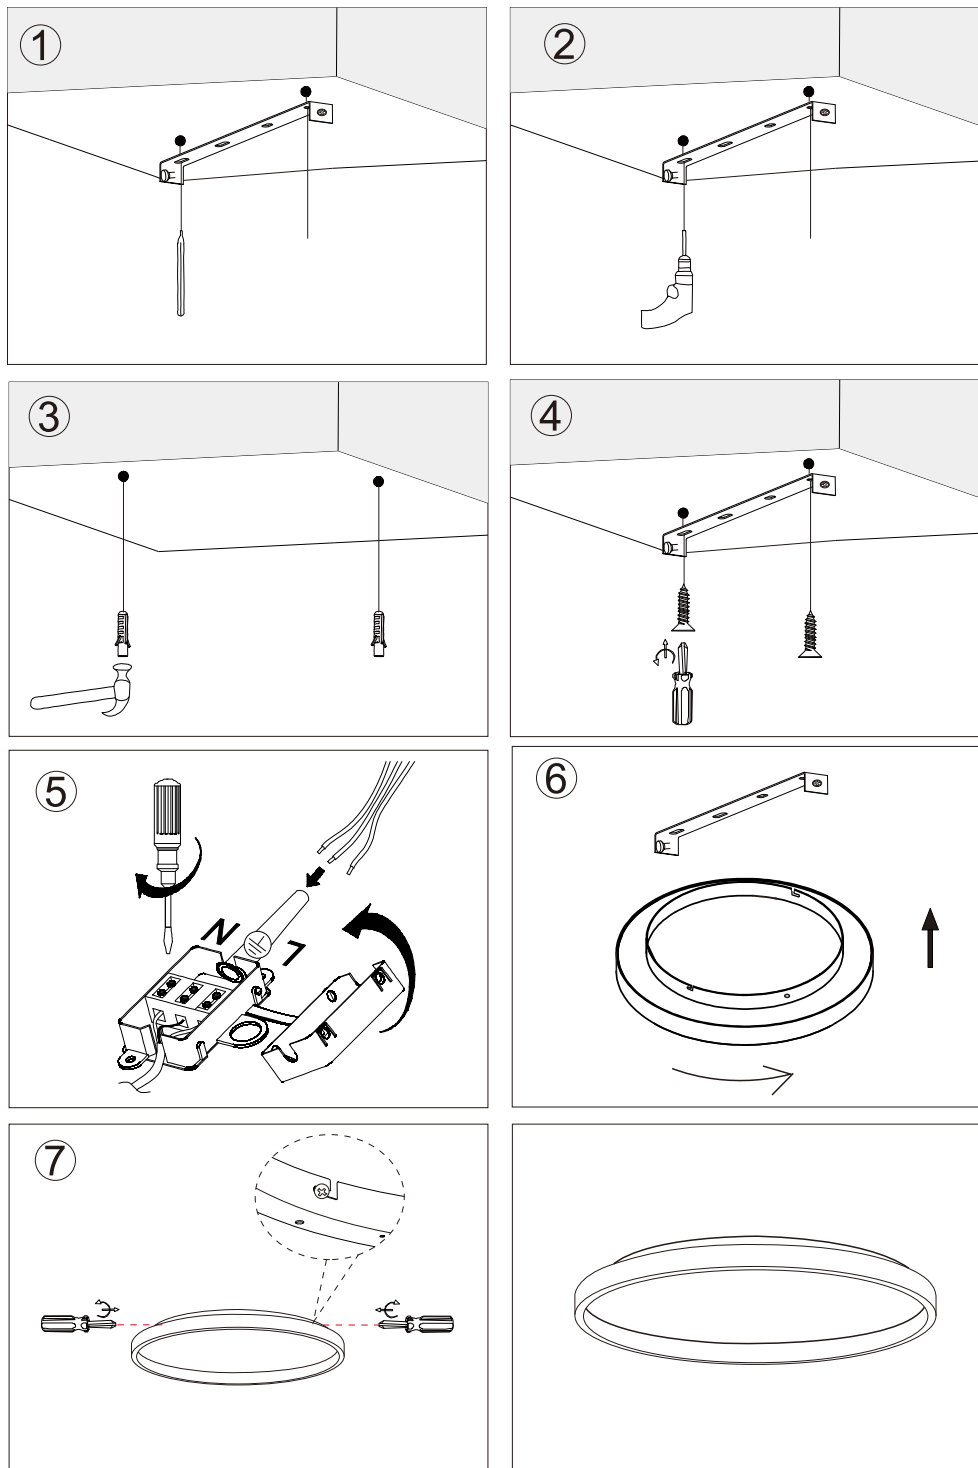

## LED Plafond Backlight String

### TECHNICAL SPECS.

25W(20W+5W)LED/3000K/1169lm  
 3 STEPS & MEMORY 100%-50%-25% / LED driver inside  
 Voltage / frequency: 220-240V~50/60 Hz  
 IP20