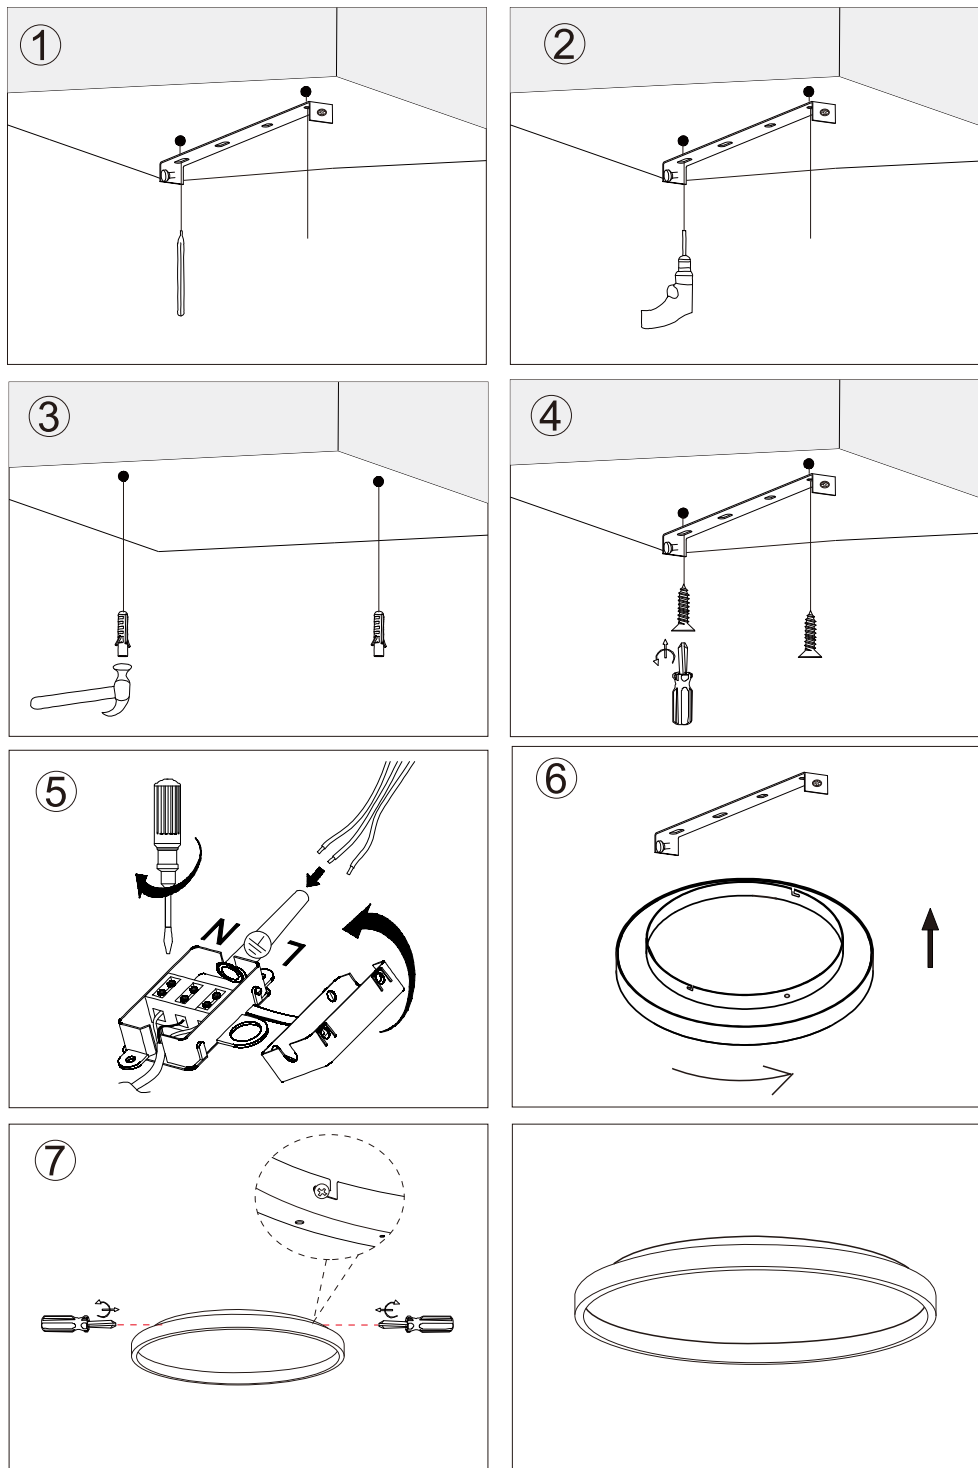

LED Plafond Backlight String

TECHNICAL SPECS.

25W(20W+5W)LED/3000K/1169lm
3 STEPS & MEMORY 100%-50%-25% / LED driver inside
Voltage / frequency: 220-240V~50/60 Hz
IP20