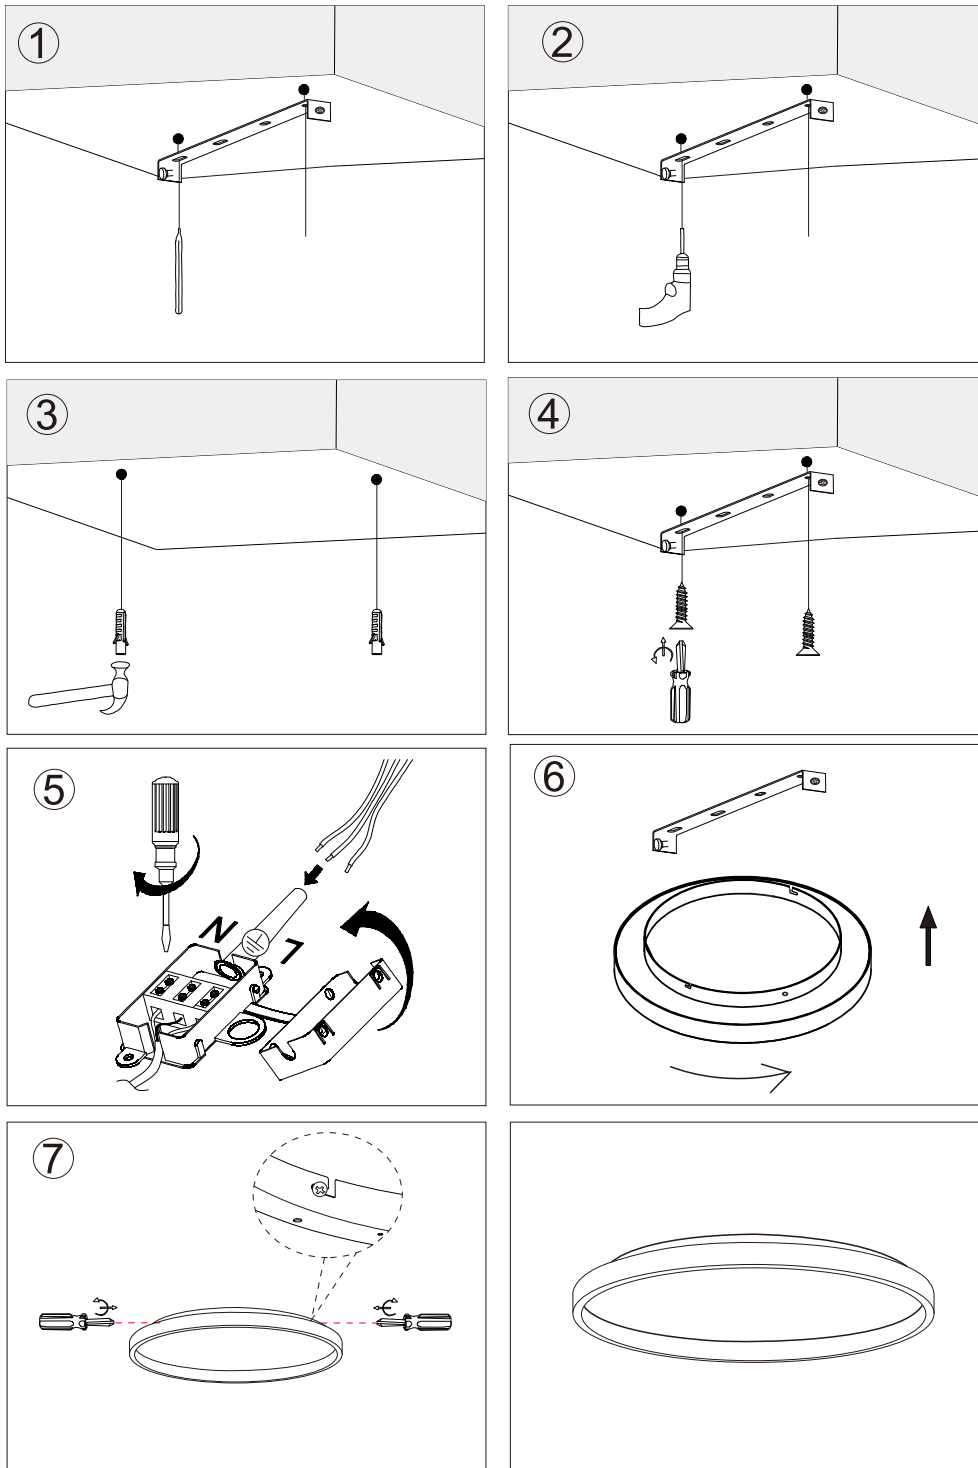

LED Plafond Backlight String

TECHNICAL SPECS.

25W(20W+5W)LED/3000K/1169lm  
 3 STEPS & MEMORY 100%-50%-25% / LED driver inside  
 Voltage / frequency: 220-240V~50/60 Hz  
 IP20