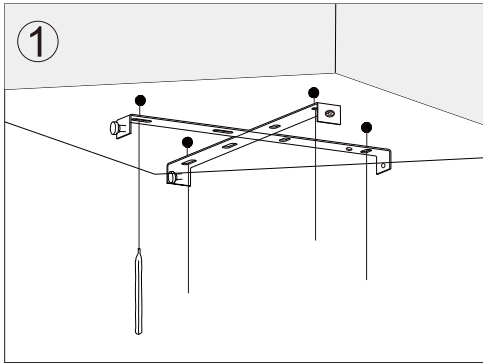

LED Plafond Backlight Full

TECHNICAL SPECS.

48W(40W+8W)LED/3000K/3840lm
3 STEPS & MEMORY 100%-50%-25% / LED driver inside
Voltage / frequency: 220-240V~50/60 Hz
IP20