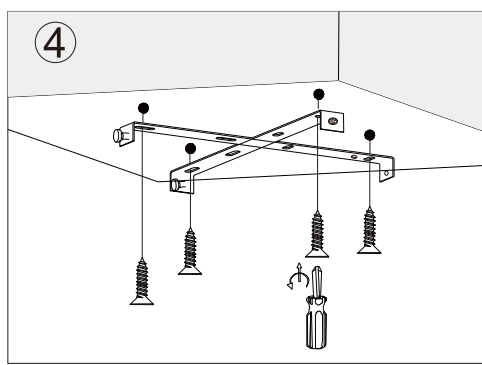

LED Plafond Backlight Full

TECHNICAL SPECS.

48W(40W+8W)LED/3000K/3840lm
3 STEPS & MEMORY 100%-50%-25% / LED driver inside
Voltage / frequency: 220-240V~50/60 Hz
IP20