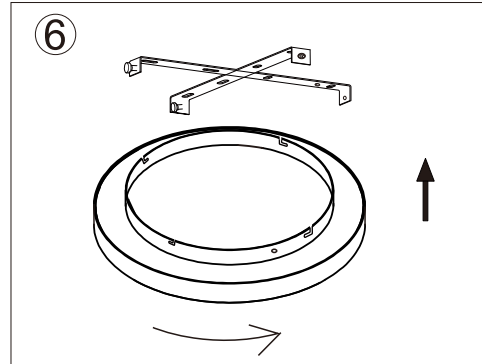

LED Plafond Backlight Full

TECHNICAL SPECS.

48W(40W+8W)LED/3000K/3840lm
3 STEPS & MEMORY 100%-50%-25% / LED driver inside
Voltage / frequency: 220-240V~50/60 Hz
IP20