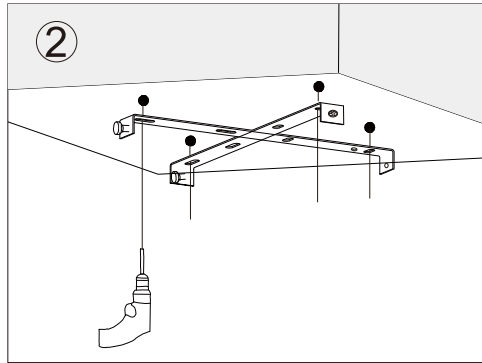

LED Plafond Backlight Full

TECHNICAL SPECS.

48W(40W+8W)LED/3000K/3840lm
3 STEPS & MEMORY 100%-50%-25% / LED driver inside
Voltage / frequency: 220-240V~50/60 Hz
IP20