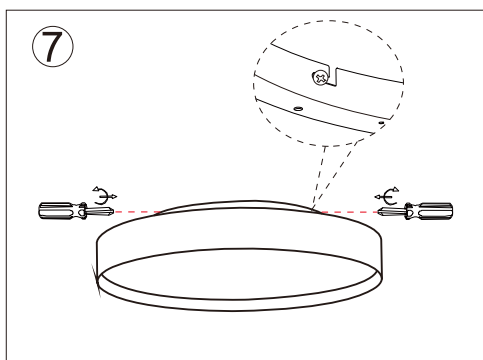

LED Plafond Backlight Full

TECHNICAL SPECS.

48W(40W+8W)LED/3000K/3840lm
3 STEPS & MEMORY 100%-50%-25% / LED driver inside
Voltage / frequency: 220-240V~50/60 Hz
IP20