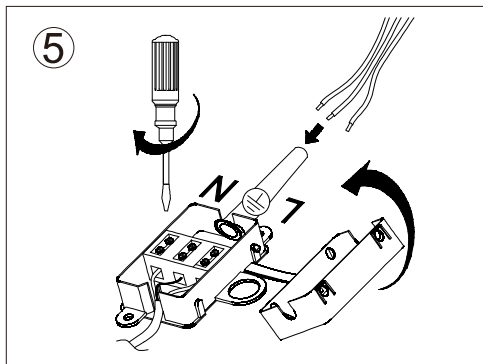

LED Plafond Backlight Full

TECHNICAL SPECS.

48W(40W+8W)LED/3000K/3840lm
3 STEPS & MEMORY 100%-50%-25% / LED driver inside
Voltage / frequency: 220-240V~50/60 Hz
IP20