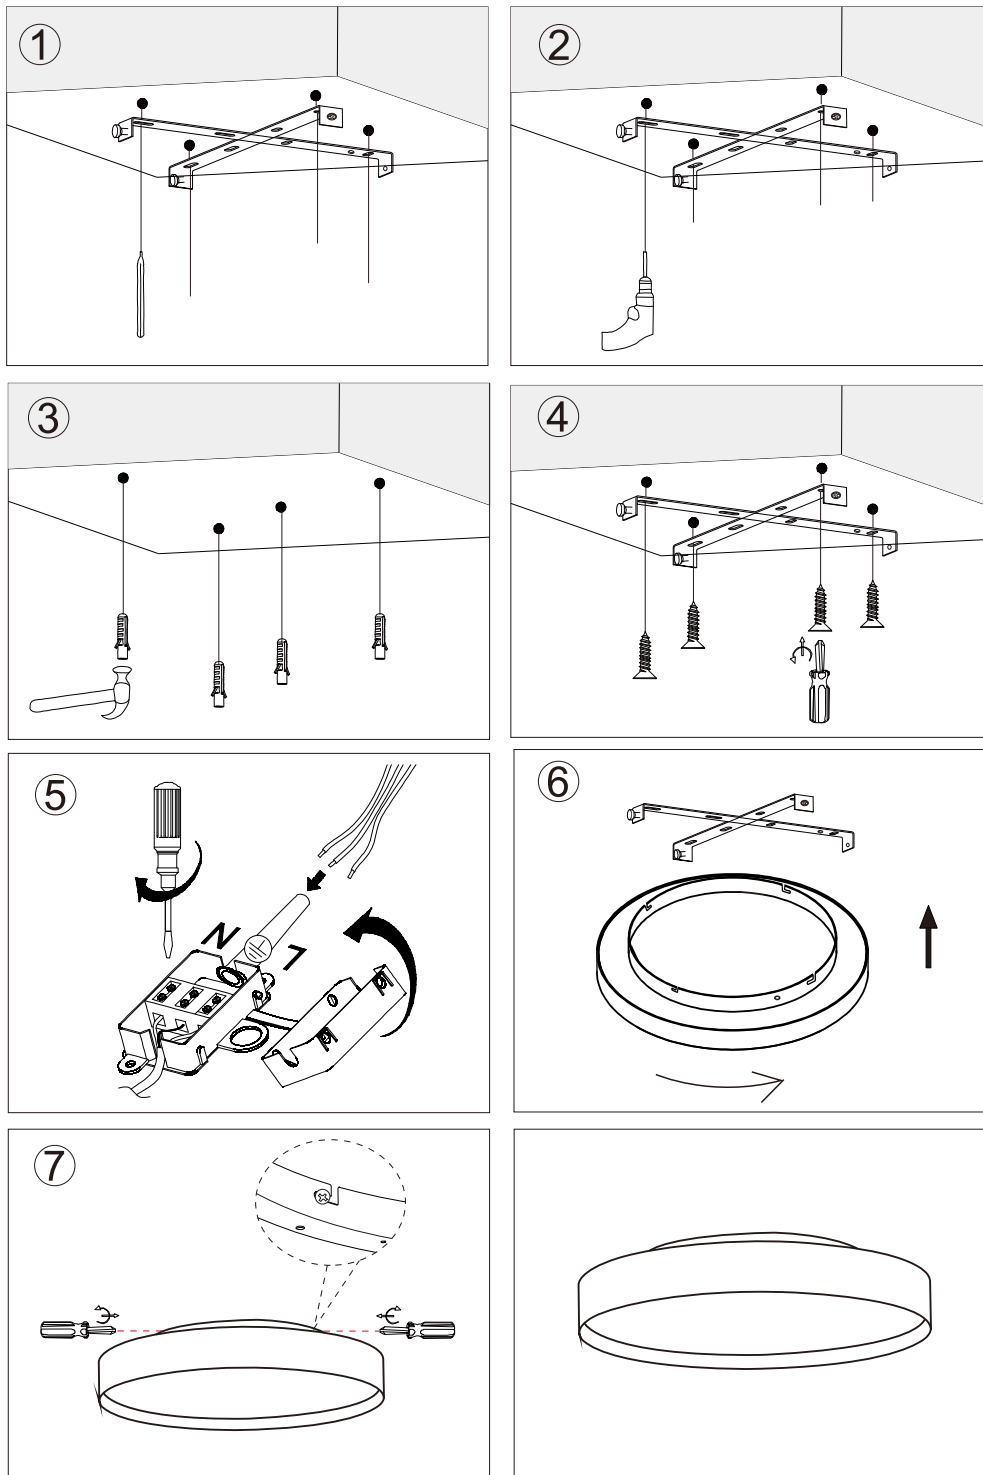

LED Plafond Backlight Full

TECHNICAL SPECS.

48W(40W+8W)LED/3000K/3792lm
 3 STEPS & MEMORY 100%-50%-25% / LED driver inside
 Voltage / frequency: 220-240V~50/60 Hz
 IP20