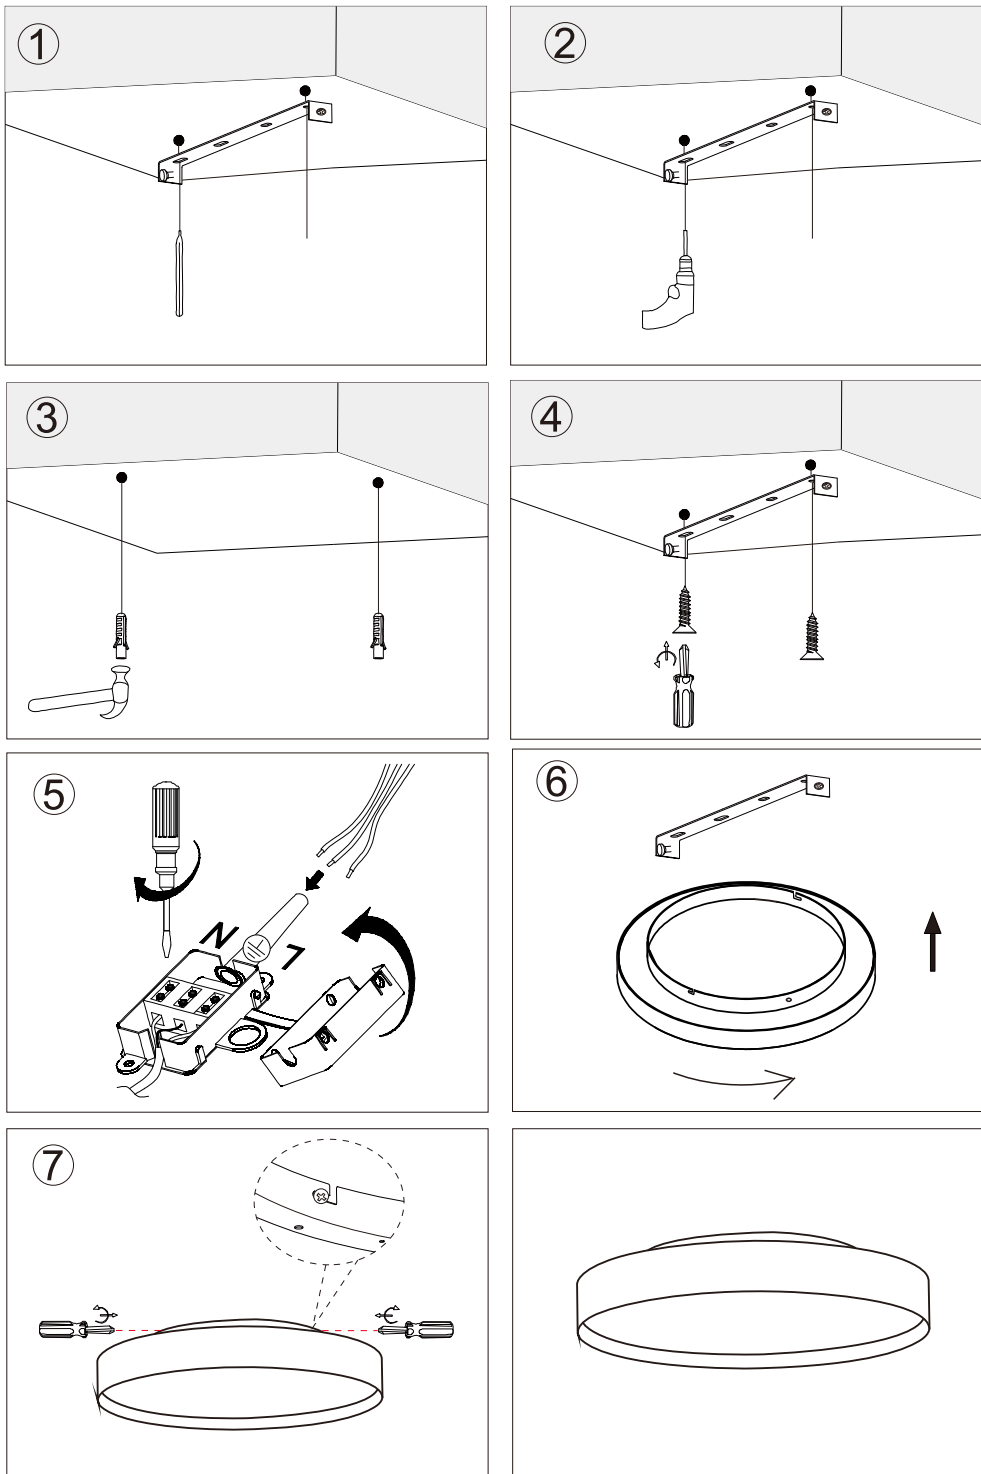

LED Plafond Backlight Full

TECHNICAL SPECS.

25W(20W+5W)LED/3000K/2194lm
 3 STEPS & MEMORY 100%-50%-25% / LED driver inside
 Voltage / frequency: 220-240V~50/60 Hz
 IP20