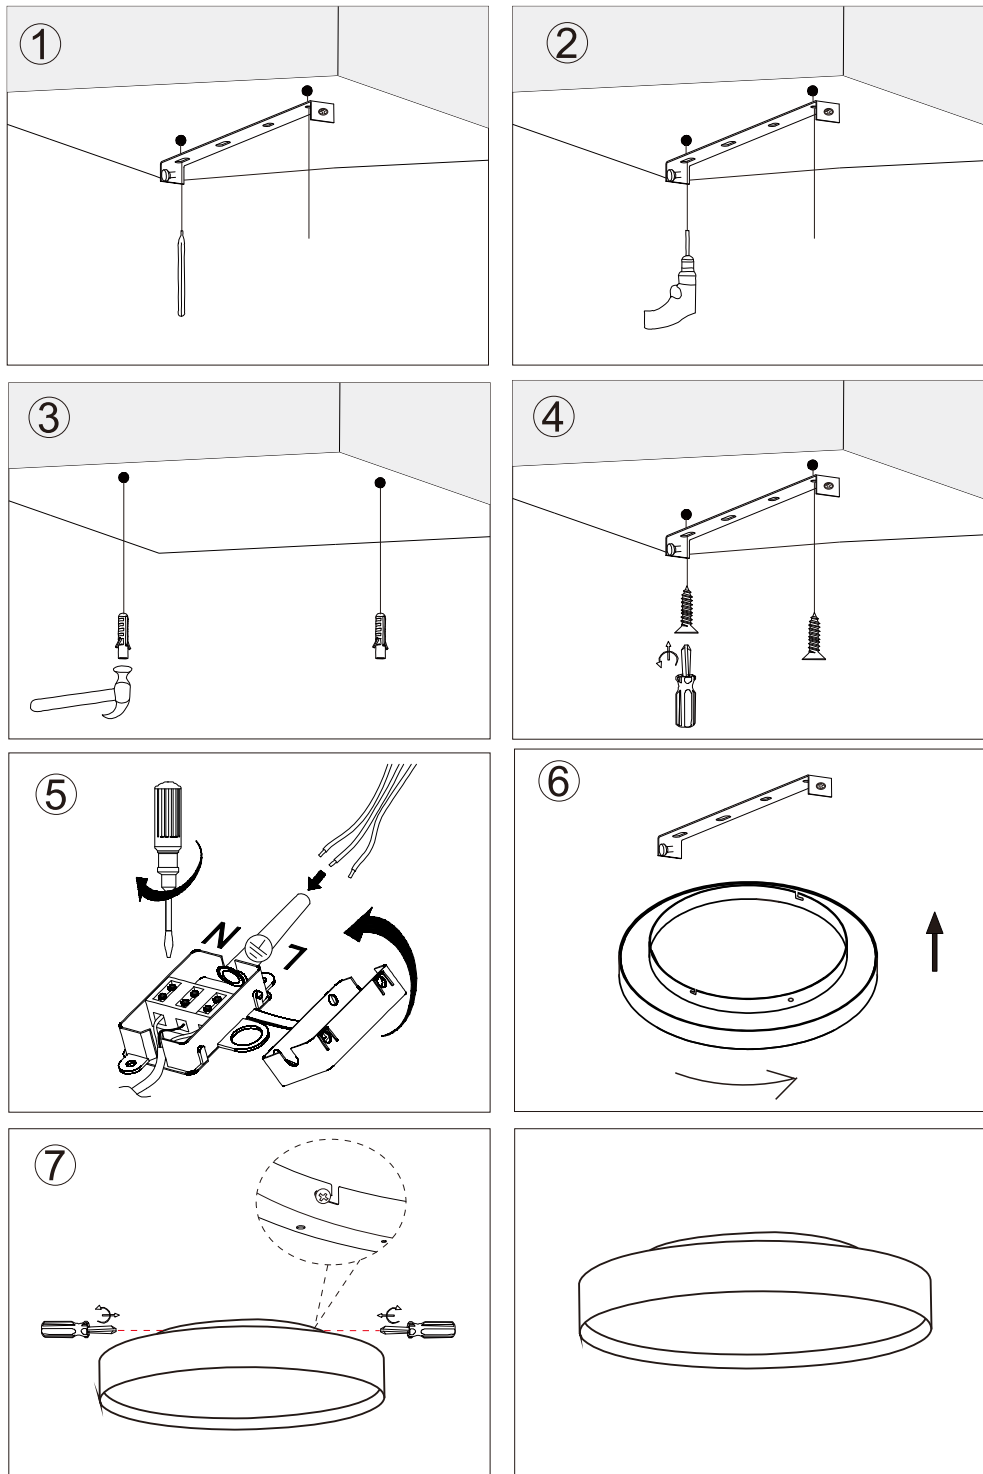

## LED Plafond Backlight Full

### TECHNICAL SPECS.

25W(20W+5W)LED/3000K/2125lm  
 3 STEPS & MEMORY 100%-50%-25% / LED driver inside  
 Voltage / frequency: 220-240V~50/60 Hz  
 IP20