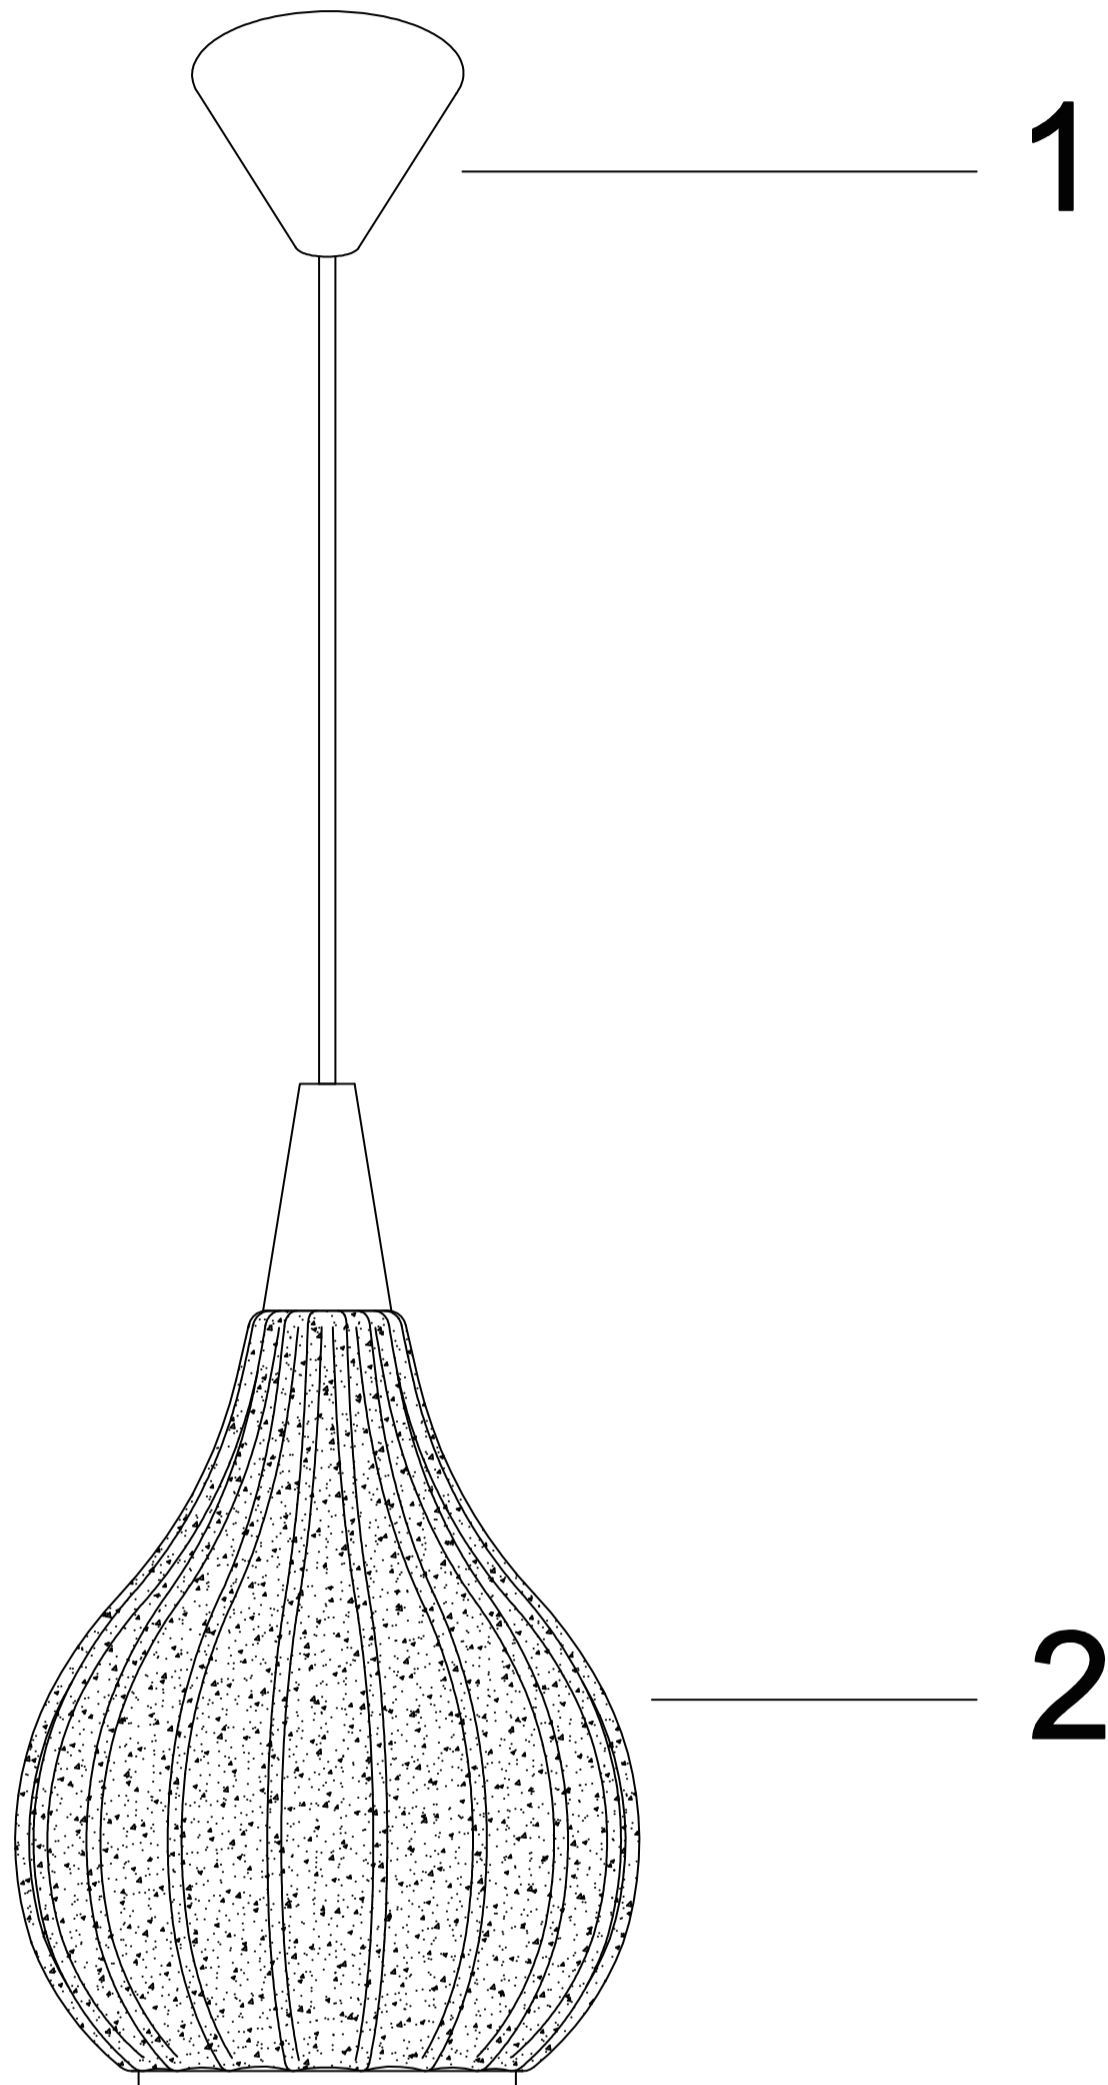

# INSTRUCTION MANUAL

Model: Drops Textile Ø23

# halo design

COPENHAGEN

230V .E27 .MAX 40W