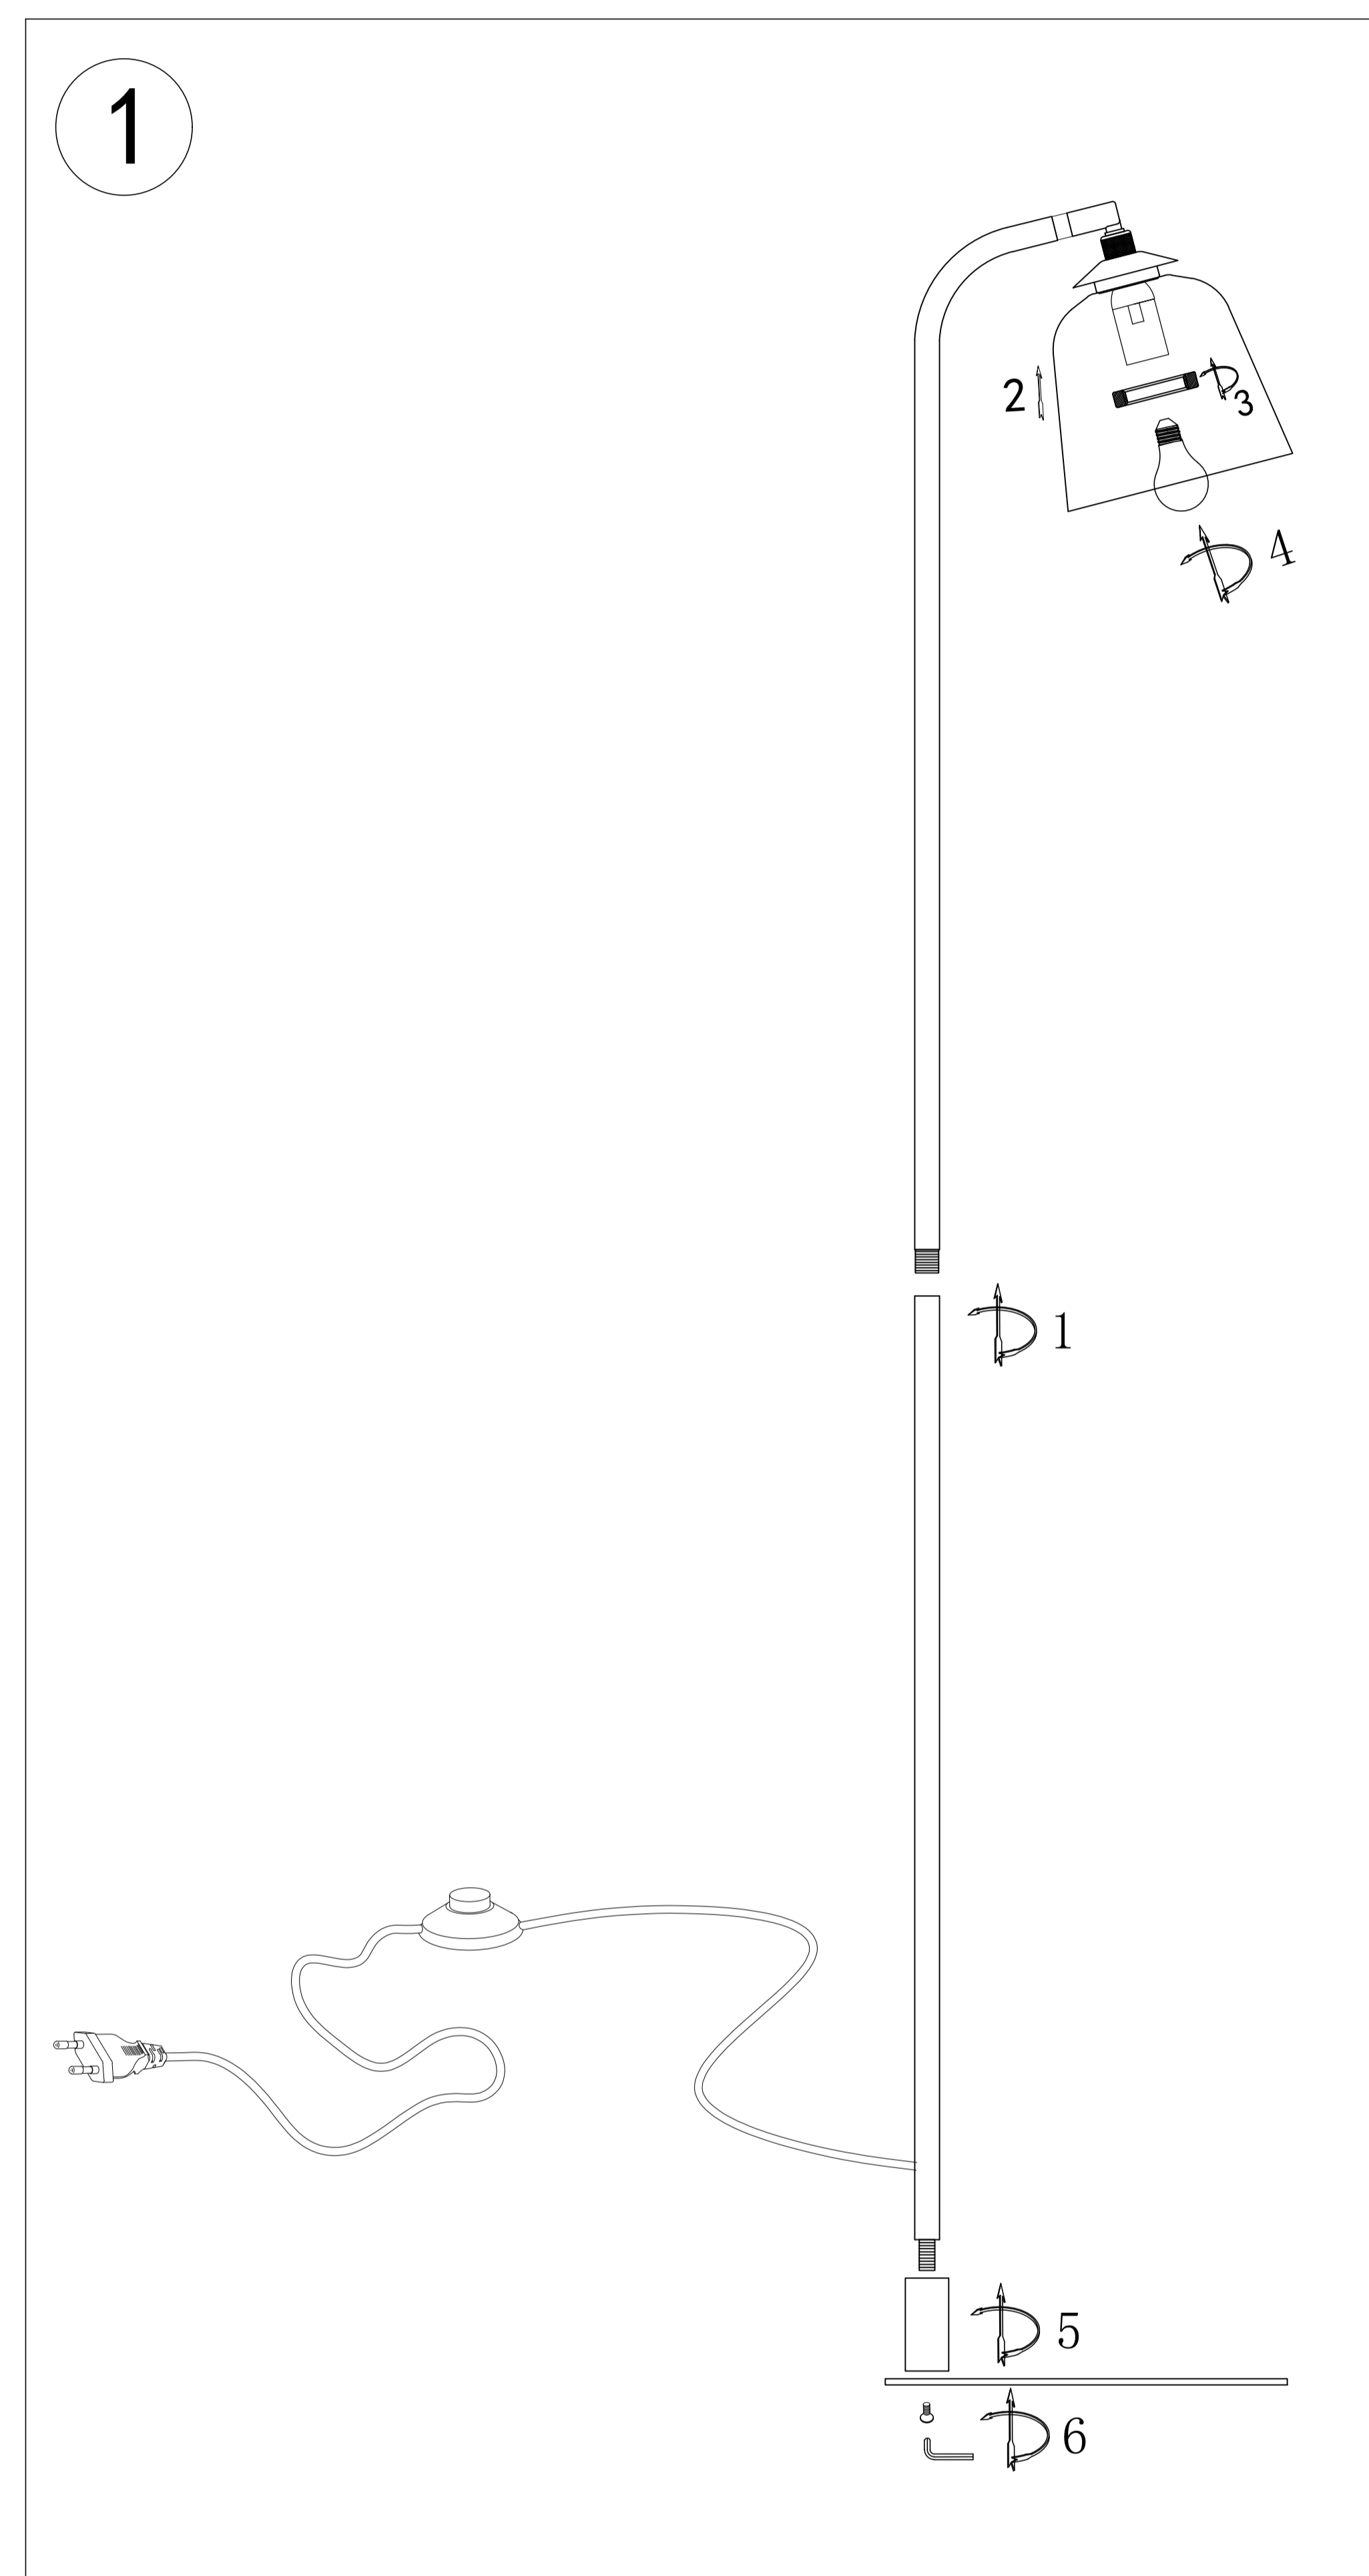

# INSTRUCTION MANUAL

Model: Room 49 gulv Ø15

halo  
design

COPENHAGEN

# INSTRUCTION MANUAL

- 1 Follow the instruction sketch.
- 2 Make sure power is OFF on the outlet, before beginning the installation.
- 3 Insert the light bulb.
- 4 Go through point 1 to 2 before connecting the lamp to the power.