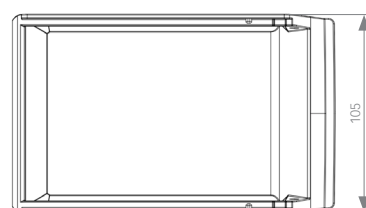

## Technical data sheet

- 112530750420      ● 112530750720
- 112530750150      ● 112530750820

**Length - outer/inner**  
170 mm/134 mm

**Width - outer/inner**  
105 mm/96 mm

**Height - outer/inner**  
75 mm/67 mm

**Volume**  
1,3 L

**Weight**  
0,08 kg

<b>Material</b>	Polypropylene (PP)
<b>Available colours</b>	Blue / Grey / Red / Yellow
<b>Chemical resistance</b>	Oils, most acids and solvents
<b>Quantity (box/pallet)</b>	20 / 640 pcs
<b>Temperature tolerance</b>	-40...+70°C