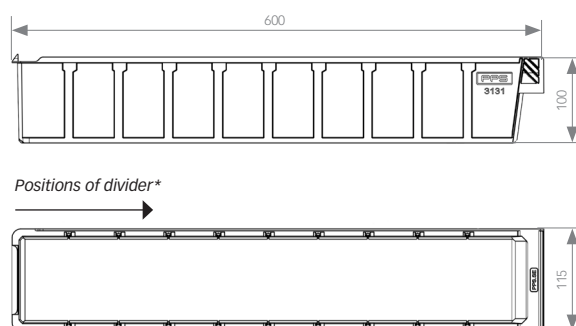

## Technical data sheet

- 112531310420
- 112531310120

**Length - outer/inner**  
600 mm/556 mm

**Width - outer/inner**  
115 mm/96 mm

**Height - outer/inner**  
100 mm/90 mm

**Volume**  
4,8 L

**Weight**  
0,44 kg

**\*Positions of divider, from inside back going forward**

50, 106, 162, 218, 274, 330, 386, 446, 506 mm