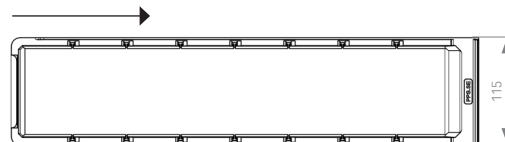

Technical data sheet

- 112531210420
- 112531210120

Positions of divider*

Length - outer/inner
500 mm/456 mm

Width - outer/inner
115 mm/96 mm

Height - outer/inner
100 mm/90 mm

Volume
3,9 L

Weight
0,37 kg

Material	Polypropylene (PP)
Available colours	Blue / Grey
Chemical resistance	Oils, most acids and solvents
Quantity (box/pallet)	32 / 256 pcs
Temperature tolerance	-40...+70°C
Crosswise divider	7
Art no crosswise divider	112531111320

***Positions of divider, from inside back going forward** 56, 114, 171, 228, 286, 344, 401 mm