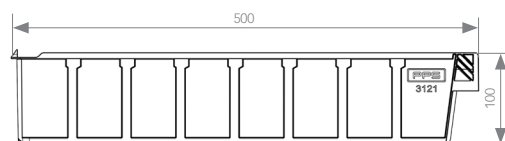

Technical data sheet

- 112531210420
- 112531210120

Positions of divider*

Length - outer/inner
500 mm/456 mm

Width - outer/inner
115 mm/96 mm

Height - outer/inner
100 mm/90 mm

Volume
3,9 L

Weight
0,37 kg

Material	Polypropylene (PP)
Available colours	Blue / Grey
Chemical resistance	Oils, most acids and solvents
Quantity (box/pallet)	32 / 256 pcs
Temperature tolerance	-40...+70°C
Crosswise divider	7
Art no crosswise divider	112531111320

***Positions of divider, from inside back going forward** 56, 114, 171, 228, 286, 344, 401 mm