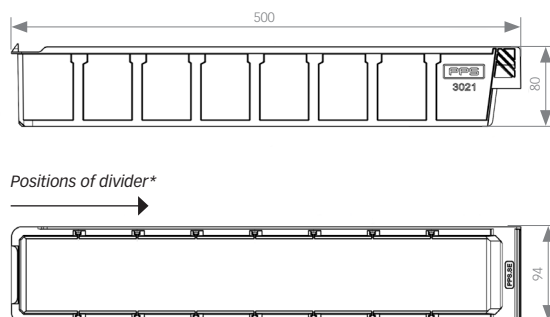

## Technical data sheet

- 112530210420
- 112530210120

**Length - outer/inner**  
500 mm/459 mm

**Width - outer/inner**  
94 mm/75 mm

**Height - outer/inner**  
80 mm/71 mm

**Volume**  
2,4 L

**Weight**  
0,29 kg

**\*Positions of divider, from inside back going forward**      56, 114, 171, 228, 286, 344, 401 mm