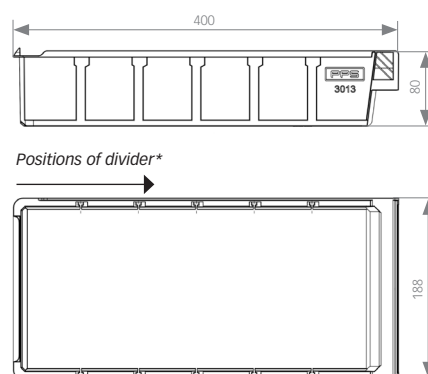

## Technical data sheet

- 112530130420
- 112530130120

**Length - outer/inner**  
400 mm/356 mm

**Width - outer/inner**  
188 mm/169 mm

**Height - outer/inner**  
80 mm/71 mm

**Volume**  
6 L

**Weight**  
0,32 kg

<b>Material</b>	Polypropylene (PP)
<b>Available colours</b>	Blue / Grey
<b>Chemical resistance</b>	Oils, most acids and solvents
<b>Quantity (box/pallet)</b>	30 / 240 pcs
<b>Temperature tolerance</b>	-40...+70°C
<b>Crosswise divider</b>	5
<b>Art no crosswise divider</b>	112530131320
<b>*Positions of divider, from inside back going forward</b>	55, 115, 175, 235, 295 mm