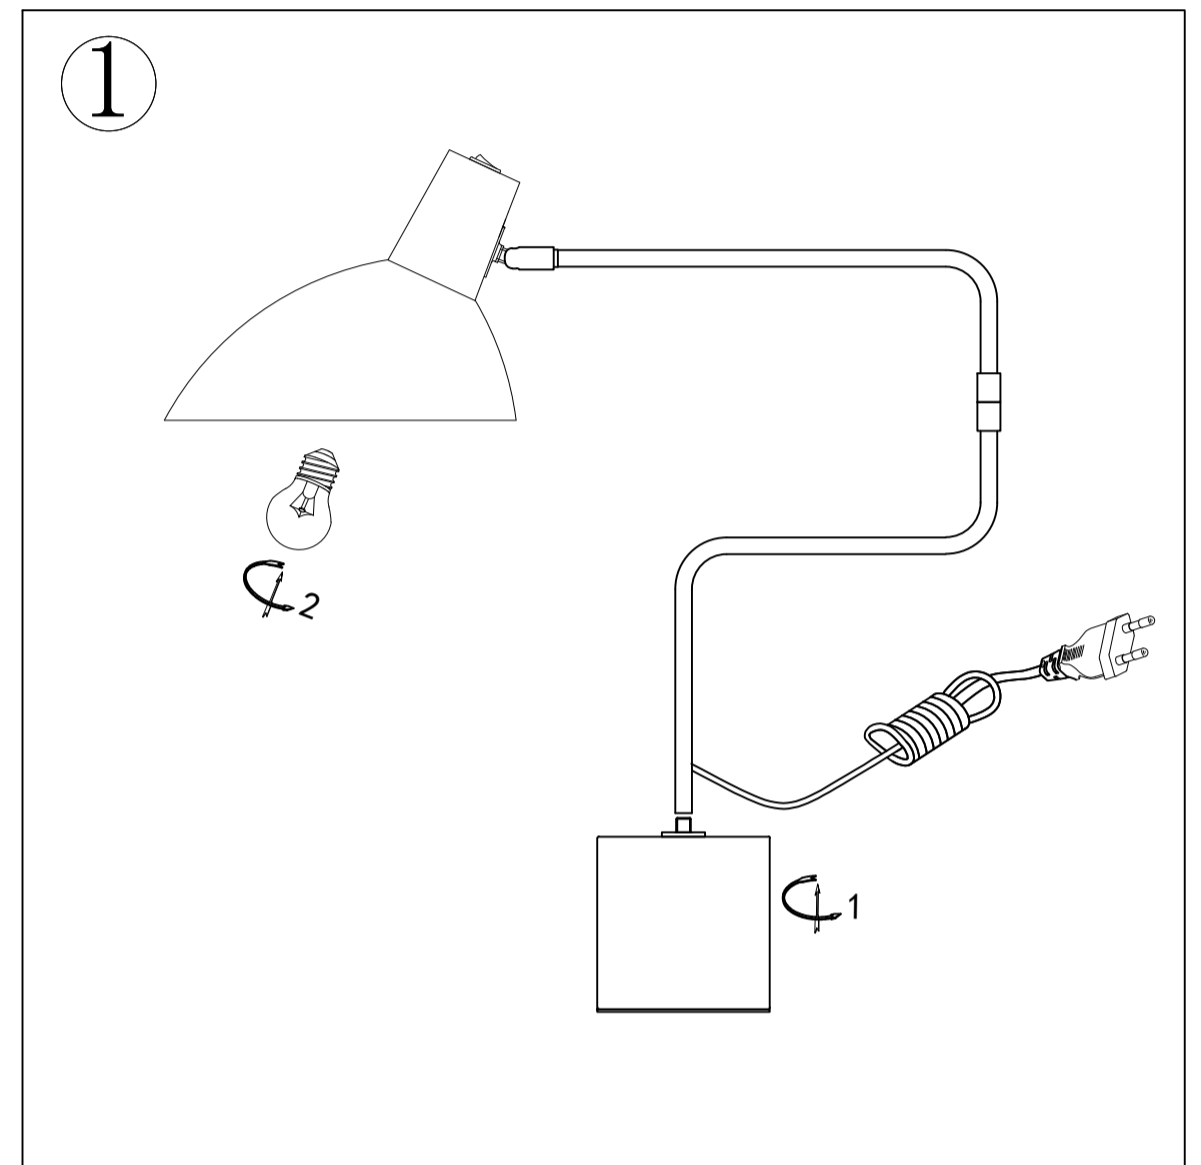

INSTRUCTION MANUAL

Model: Metropole Deluxe bordlampe

**halo
design**
COPENHAGEN

INSTRUCTION MANUAL

- 1 Follow the instruction sketch.
- 2 Make sure power is OFF on the outlet, before beginning the installation.
- 3 Insert the light bulb.
- 4 Go through point 1 to 2 before connecting the lamp to the power.

230V.E27.MAX.40W