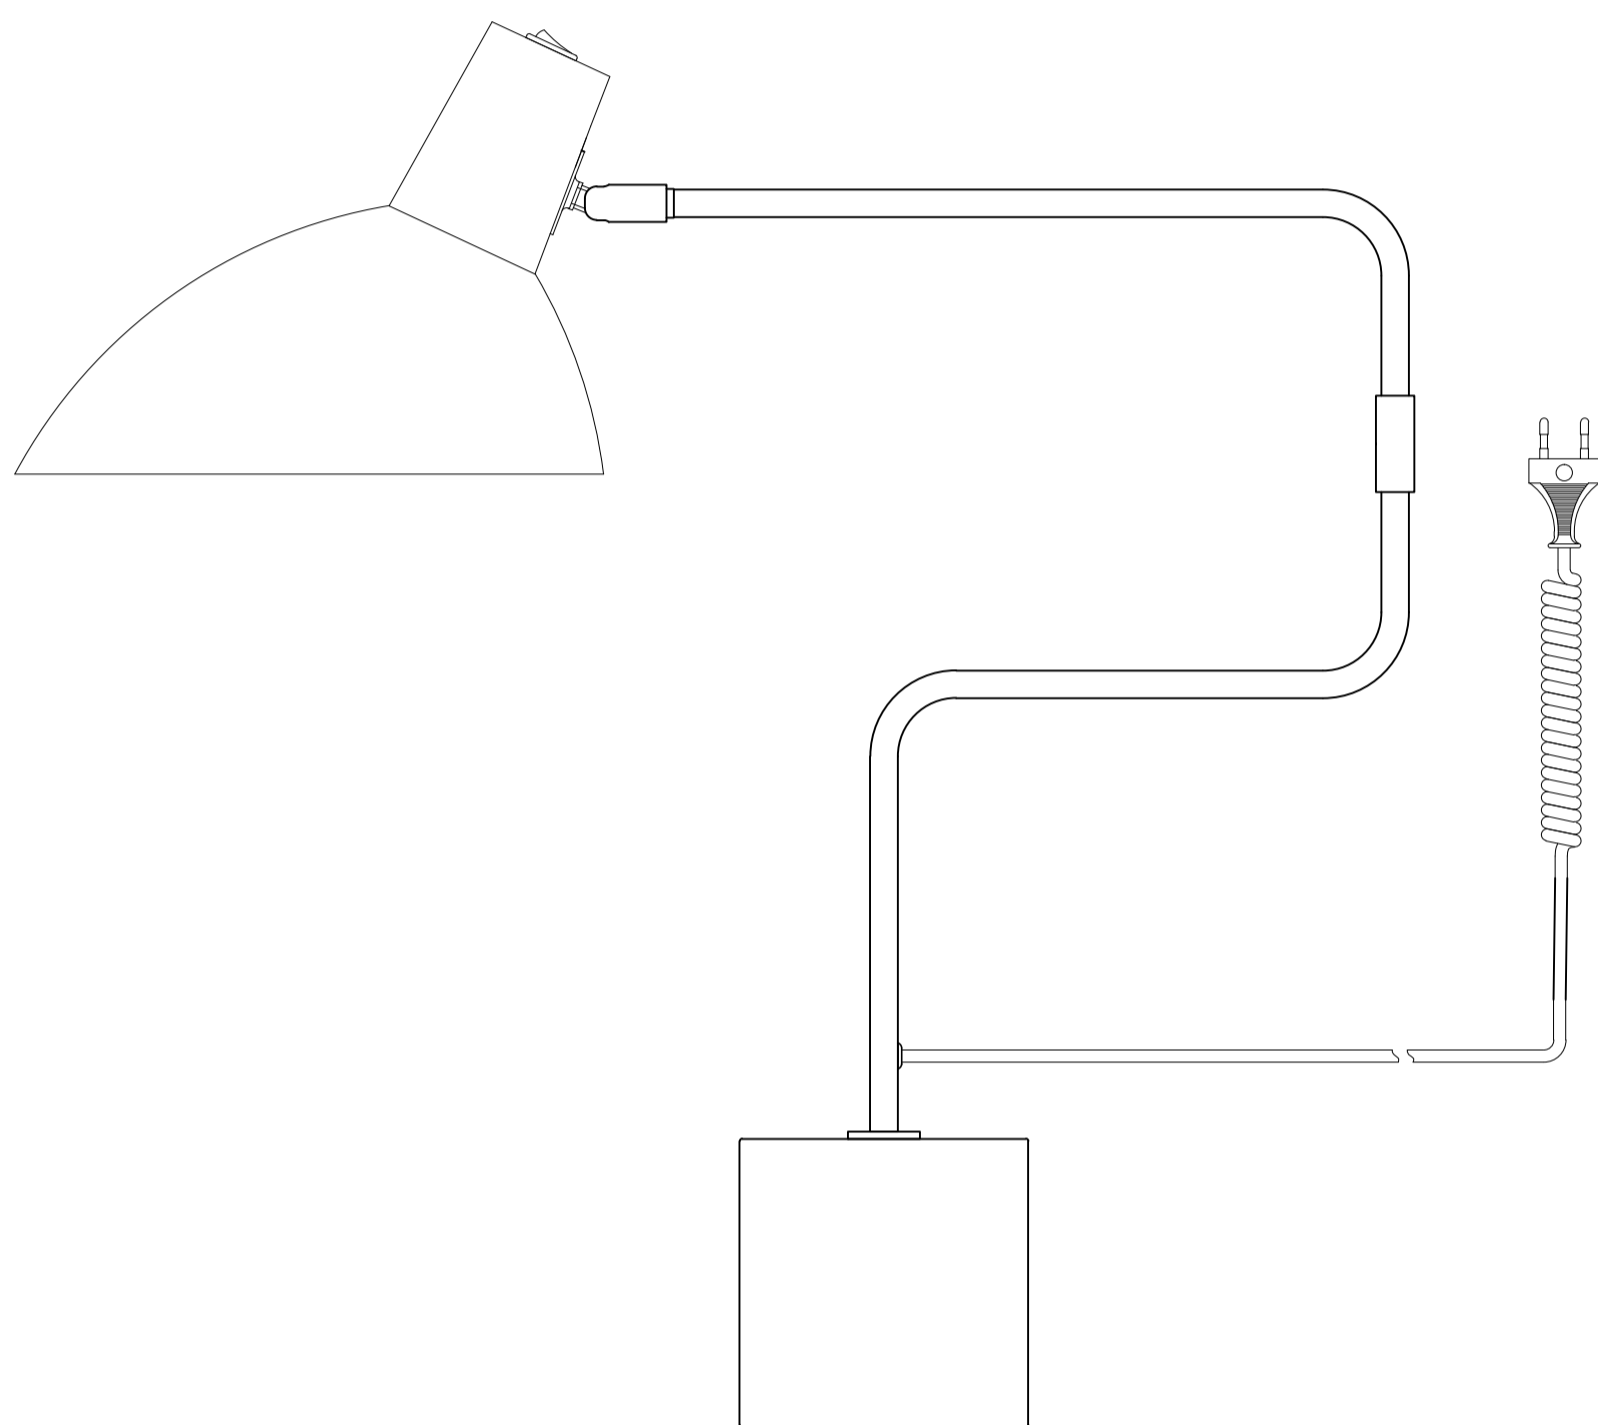

INSTRUCTION MANUAL

Model: Metropole Deluxe bordlampe

**halo
design**
COPENHAGEN

INSTRUCTION MANUAL

- 1 Follow the instruction sketch.
- 2 Make sure power is OFF on the outlet, before beginning the installation.
- 3 Insert the light bulb.
- 4 Go through point 1 to 2 before connecting the lamp to the power.

230V.E27.MAX.40W