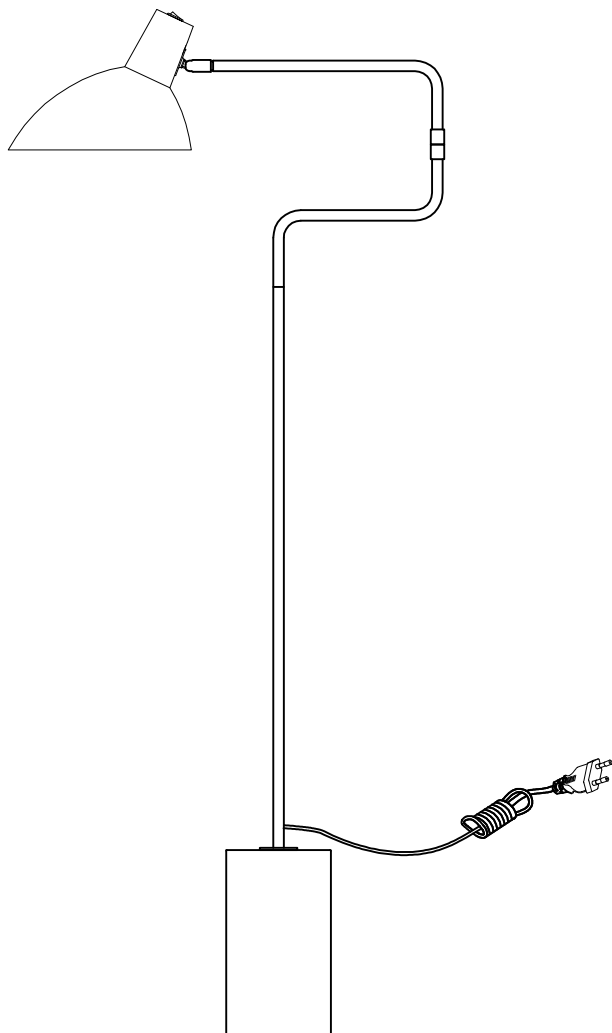

INSTRUCTION MANUAL

Model: Metropole Deluxe gulvlampe

halo
design

COPENHAGEN

INSTRUCTION MANUAL

- 1 Follow the instruction sketch.
- 2 Make sure power is OFF on the outlet, before beginning the installation.
- 3 Insert the light bulb.
- 4 Go through point 1 to 2 before connecting the lamp to the power.

230V.E27.MAX.40W