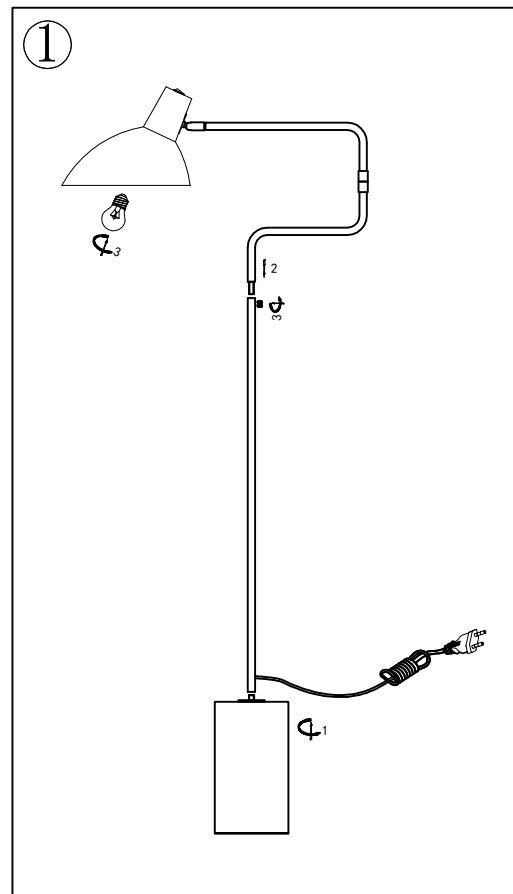

INSTRUCTION MANUAL

Model: Metropole Deluxe gulvlampe

halo
design

COPENHAGEN

INSTRUCTION MANUAL

- 1 Follow the instruction sketch.
- 2 Make sure power is OFF on the outlet, before beginning the installation.
- 3 Insert the light bulb.
- 4 Go through point 1 to 2 before connecting the lamp to the power.

230V.E27.MAX.40W