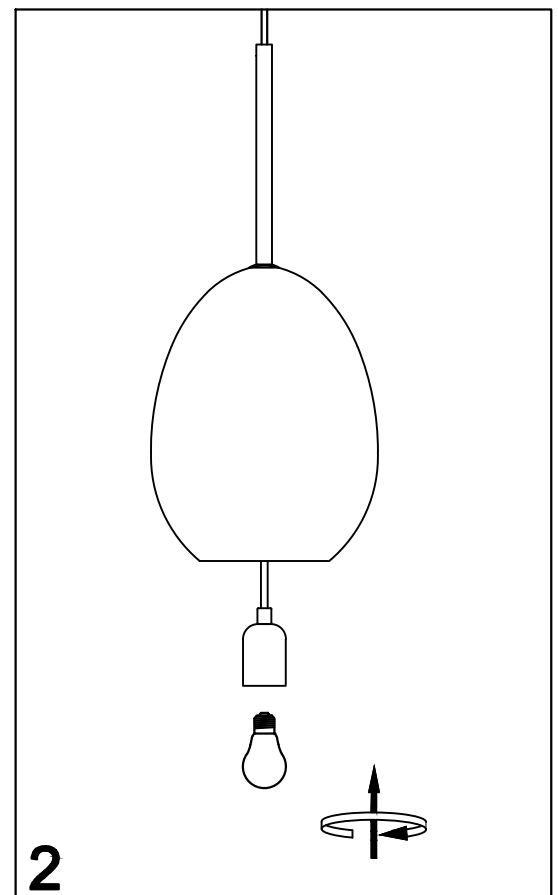

# INSTRUCTION MANUAL

Model: Bodø pendel Ø28cm

# INSTRUCTION MANUAL

- 1 Follow the instruction sketch.
- 2 Make sure power is OFF on the outlet, before beginning the installation.
- 3 Insert the light bulb.
- 4 Go through point 1 to 2 before connecting the lamp to the power.