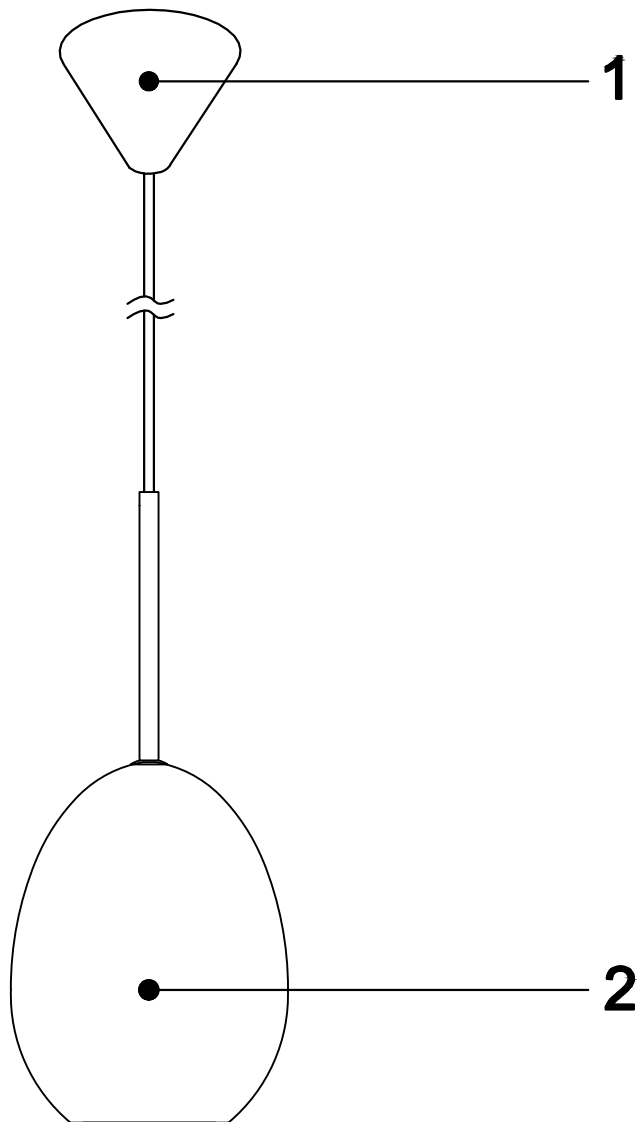

# INSTRUCTION MANUAL

Model: Bodø pendel Ø28cm

# INSTRUCTION MANUAL

- 1 Follow the instruction sketch.
- 2 Make sure power is OFF on the outlet, before beginning the installation.
- 3 Insert the light bulb.
- 4 Go through point 1 to 2 before connecting the lamp to the power.