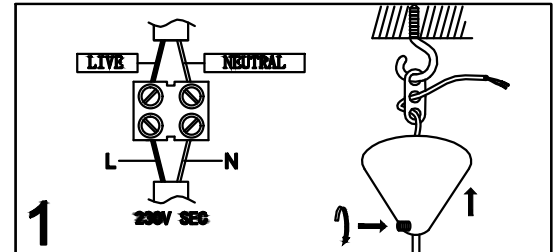

# INSTRUCTION MANUAL

Model: Bodø pendel Ø28cm

# INSTRUCTION MANUAL

- 1 Follow the instruction sketch.
- 2 Make sure power is OFF on the outlet, before beginning the installation.
- 3 Insert the light bulb.
- 4 Go through point 1 to 2 before connecting the lamp to the power.