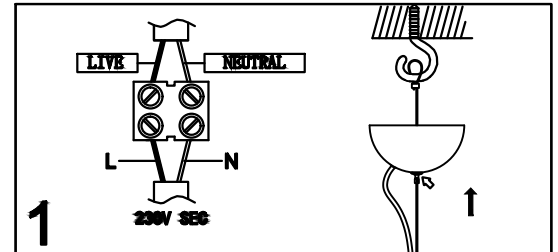

INSTRUCTION MANUAL

Model:Forty- five pendel Ø25 Smoke

INSTRUCTION MANUAL

- 1 Follow the instruction sketch.
- 2 Make sure power is OFF on the outlet, before beginning the installation.
- 3 Insert the light bulb.
- 4 Go through point 1 to 2 before connecting the lamp to the power.