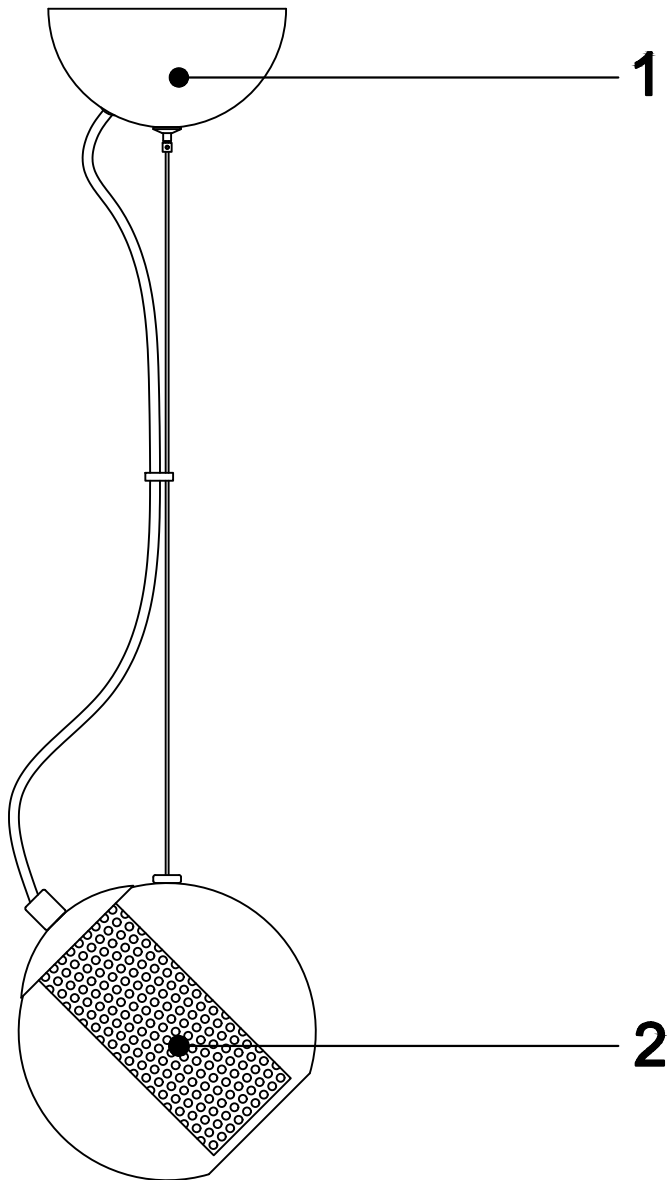

INSTRUCTION MANUAL

Model:Forty- five pendel Ø25 Smoke

INSTRUCTION MANUAL

- 1 Follow the instruction sketch.
- 2 Make sure power is OFF on the outlet, before beginning the installation.
- 3 Insert the light bulb.
- 4 Go through point 1 to 2 before connecting the lamp to the power.

230V.1xE27 .MAX 60W