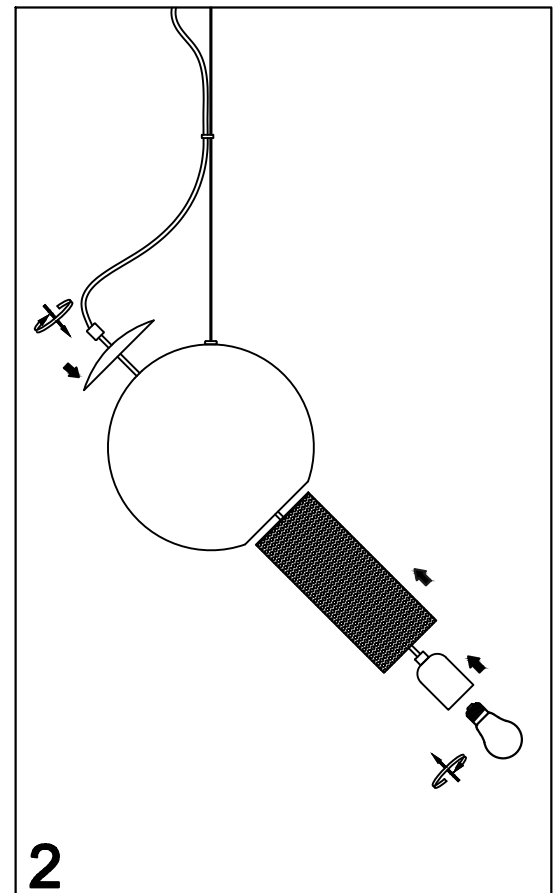

INSTRUCTION MANUAL

Model:Forty- five pendel Ø25 Smoke

INSTRUCTION MANUAL

- 1 Follow the instruction sketch.
- 2 Make sure power is OFF on the outlet, before beginning the installation.
- 3 Insert the light bulb.
- 4 Go through point 1 to 2 before connecting the lamp to the power.