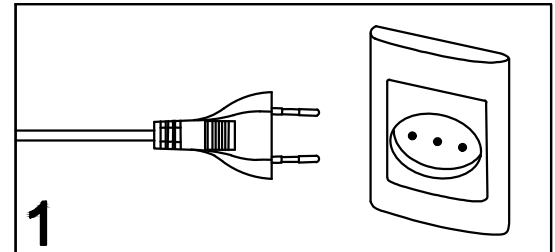

INSTRUCTION MANUAL

Model: Bubbles Ø18 bord, Blå

INSTRUCTION MANUAL

- 1 Follow the instruction sketch.
- 2 Make sure power is OFF on the outlet, before beginning the installation.
- 3 Insert the light bulb.
- 4 Go through point 1 to 2 before connecting the lamp to the power.