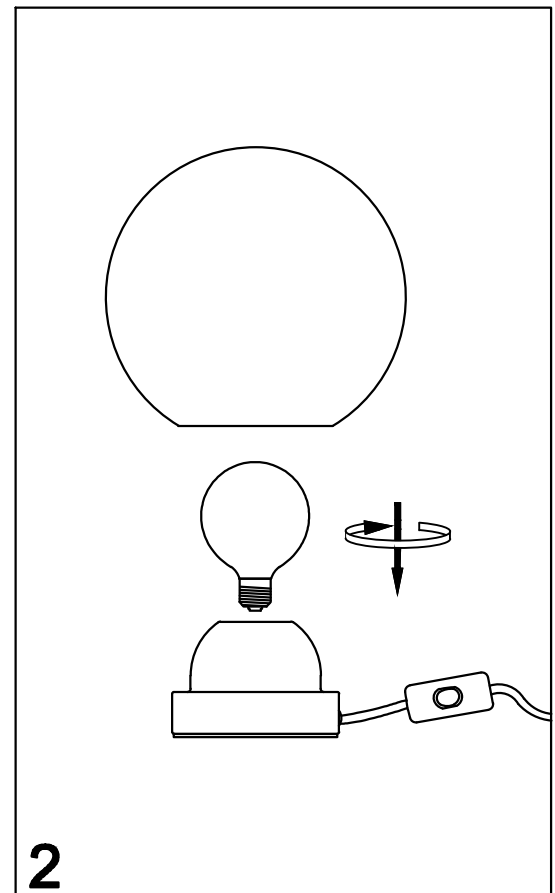

INSTRUCTION MANUAL

Model: Bubbles Ø18 bord, Blå

INSTRUCTION MANUAL

- 1 Follow the instruction sketch.
- 2 Make sure power is OFF on the outlet, before beginning the installation.
- 3 Insert the light bulb.
- 4 Go through point 1 to 2 before connecting the lamp to the power.