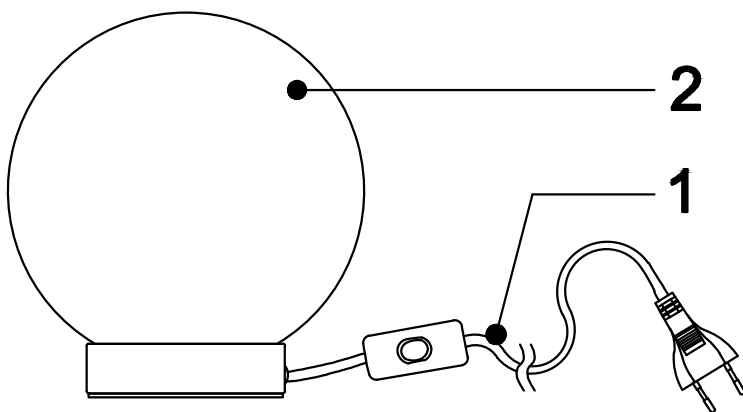

INSTRUCTION MANUAL

Model: Bubbles Ø18 bord, Blå

INSTRUCTION MANUAL

- 1 Follow the instruction sketch.
- 2 Make sure power is OFF on the outlet, before beginning the installation.
- 3 Insert the light bulb.
- 4 Go through point 1 to 2 before connecting the lamp to the power.

230V.1xE27 .MAX 60W