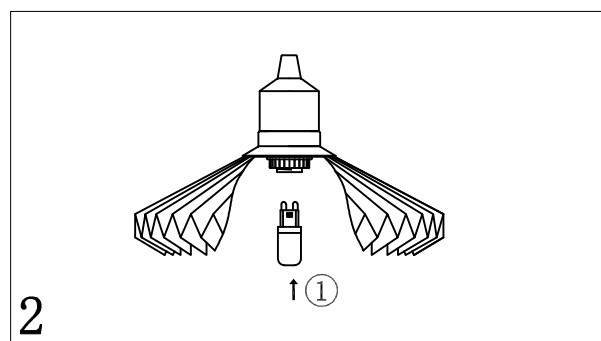

INSTRUCTION MANUAL

Model: 5705639744053 & 5705639744060

halo
design

COPENHAGEN

INSTRUCTION MANUAL

- 1 Follow the instruction sketch.
- 2 Make sure power is OFF on the outlet, before beginning the installation.
- 3 Insert the light bulb.
- 4 Go through point 1 to 3 before connecting the lamp to the power.