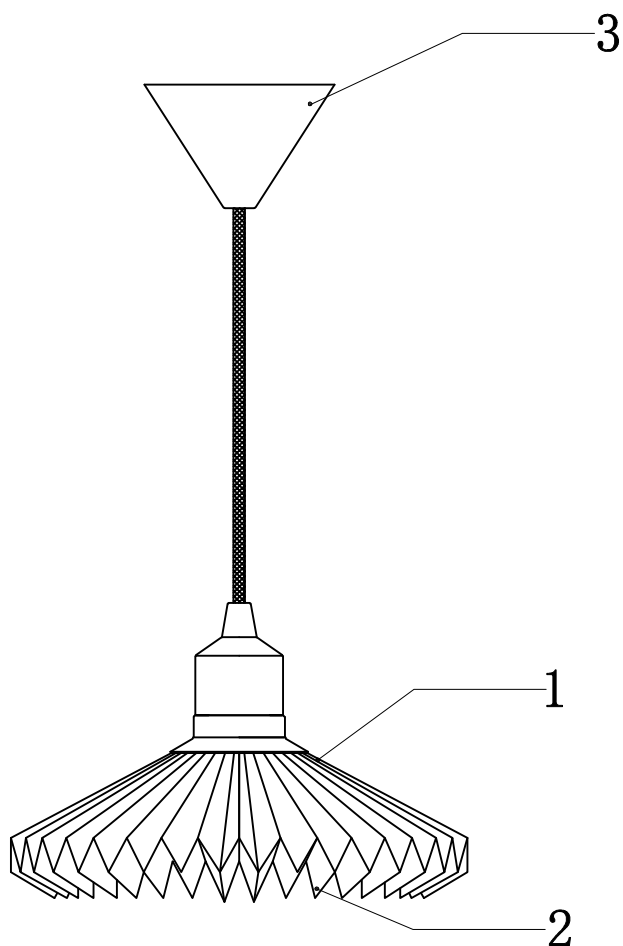

INSTRUCTION MANUAL

Model: 5705639744053 & 5705639744060

halo
design

COPENHAGEN

INSTRUCTION MANUAL

- 1 Follow the instruction sketch.
- 2 Make sure power is OFF on the outlet, before beginning the installation.
- 3 Insert the light bulb.
- 4 Go through point 1 to 3 before connecting the lamp to the power.

230V.1xG9 .MAX LED 7W