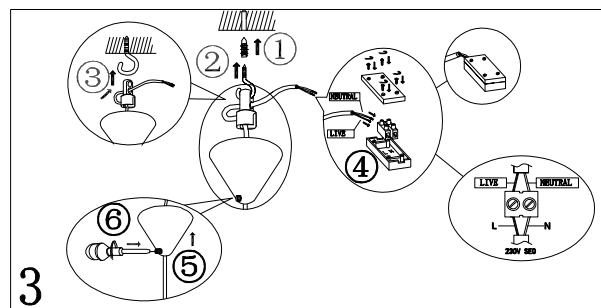

INSTRUCTION MANUAL

Model: 5705639744053 & 5705639744060

halo
design

COPENHAGEN

INSTRUCTION MANUAL

- 1 Follow the instruction sketch.
- 2 Make sure power is OFF on the outlet, before beginning the installation.
- 3 Insert the light bulb.
- 4 Go through point 1 to 3 before connecting the lamp to the power.

230V.1xG9 .MAX LED 7W