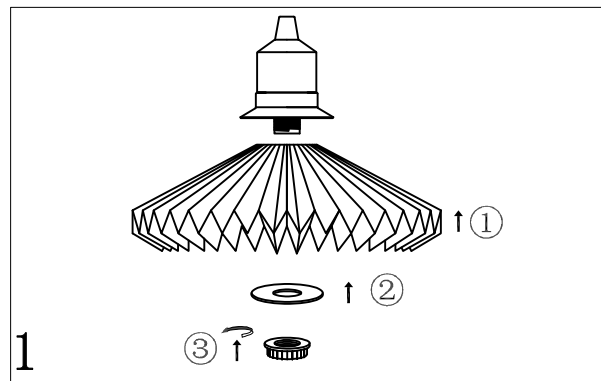

INSTRUCTION MANUAL

Model: 5705639744053 & 5705639744060

halo
design

COPENHAGEN

INSTRUCTION MANUAL

- 1 Follow the instruction sketch.
- 2 Make sure power is OFF on the outlet, before beginning the installation.
- 3 Insert the light bulb.
- 4 Go through point 1 to 3 before connecting the lamp to the power.