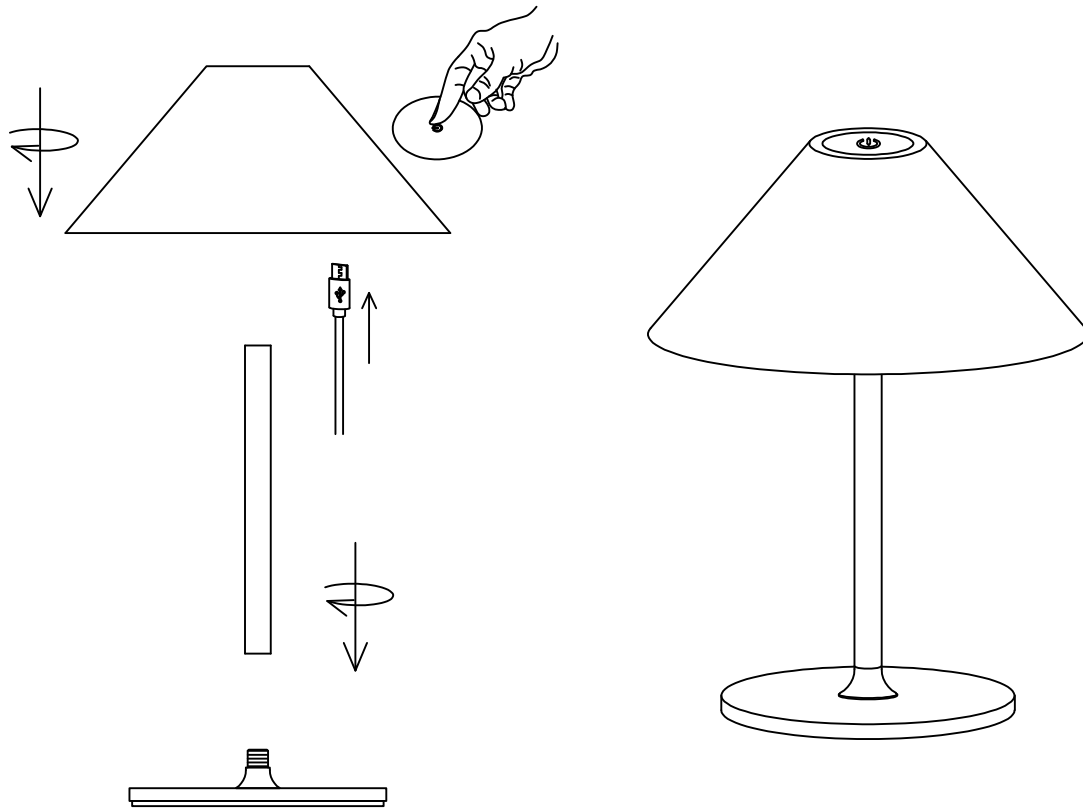

## Specific:

- 1, touch switch :short touch on/off,long touch touch dimmer.
- 2, light up and down
- 3, LED Max 3W 136Lm
- 4, 4000Mah rechargeable lithium battery
- 5, TYPE-C USB cable
- 6, Adaptor:5V1A
- 7, lamp size:D15XH31.5cm
- 8, Material:Aluminium+metal+acrylic
- 9, IP54