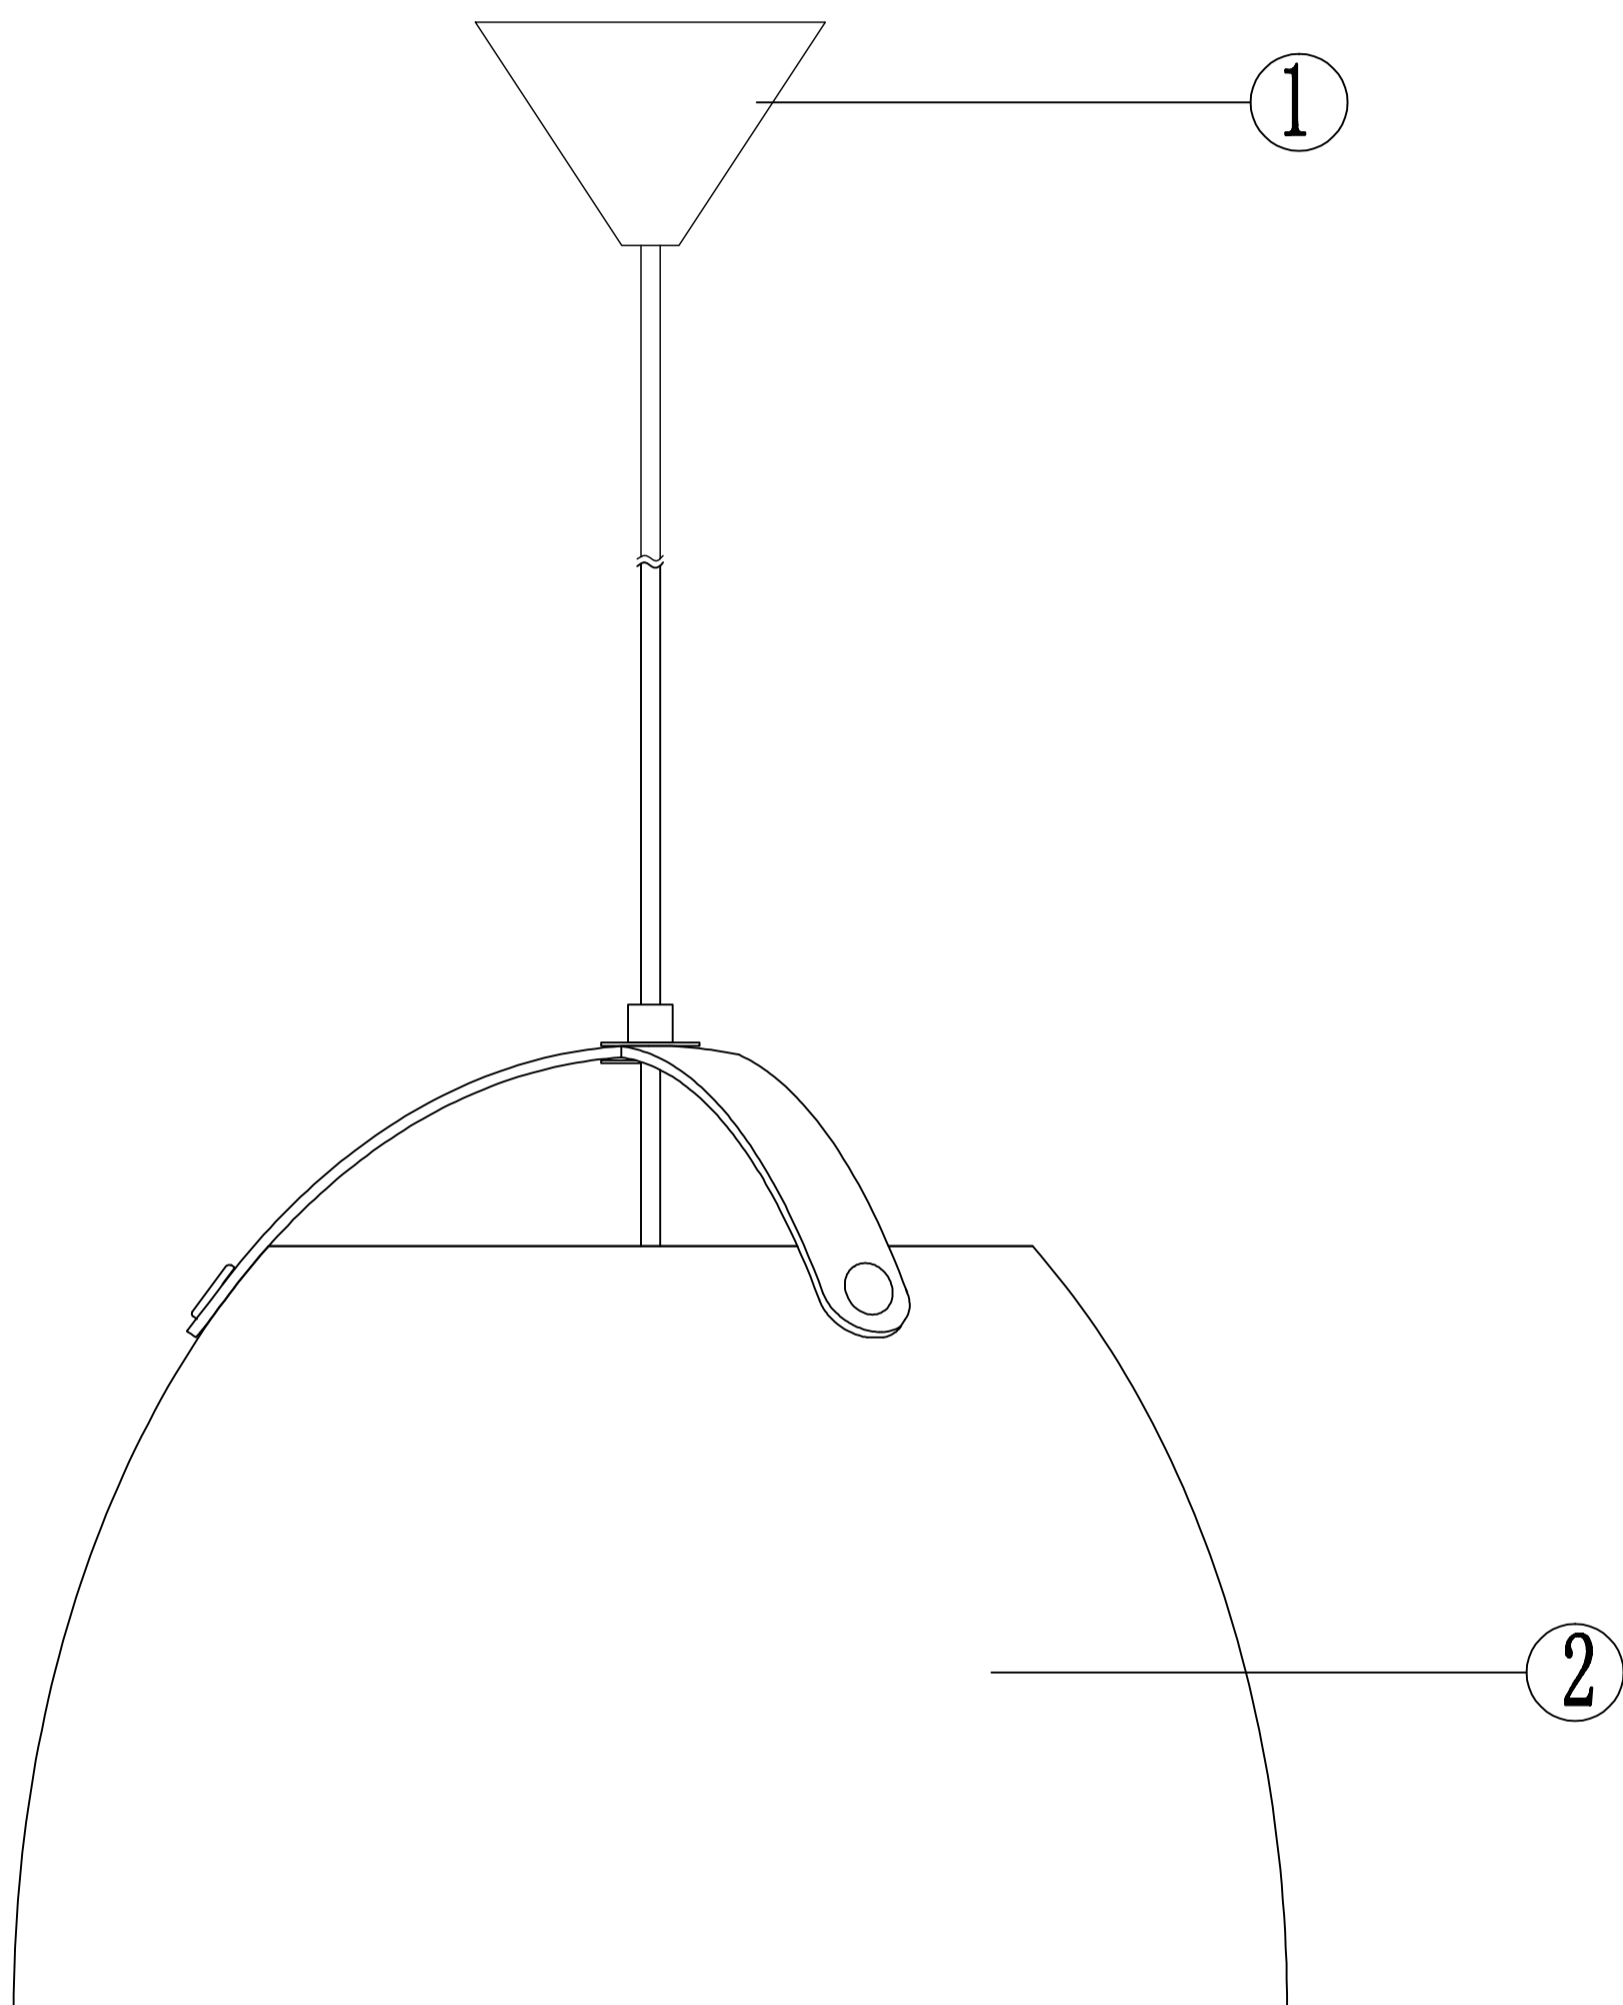

INSTRUCTION MANUAL

Model: OSLO pendel ø40cm

halo
design

COPENHAGEN

INSTRUCTION MANUAL

1 Follow the instruction sketch.

2 Make sure power is OFF on the outlet, before beginning the installation.

3 Insert the light bulb.

4 Go through point 1 to 2 before connecting the lamp to the power.

230V .E27 .MAX 40W