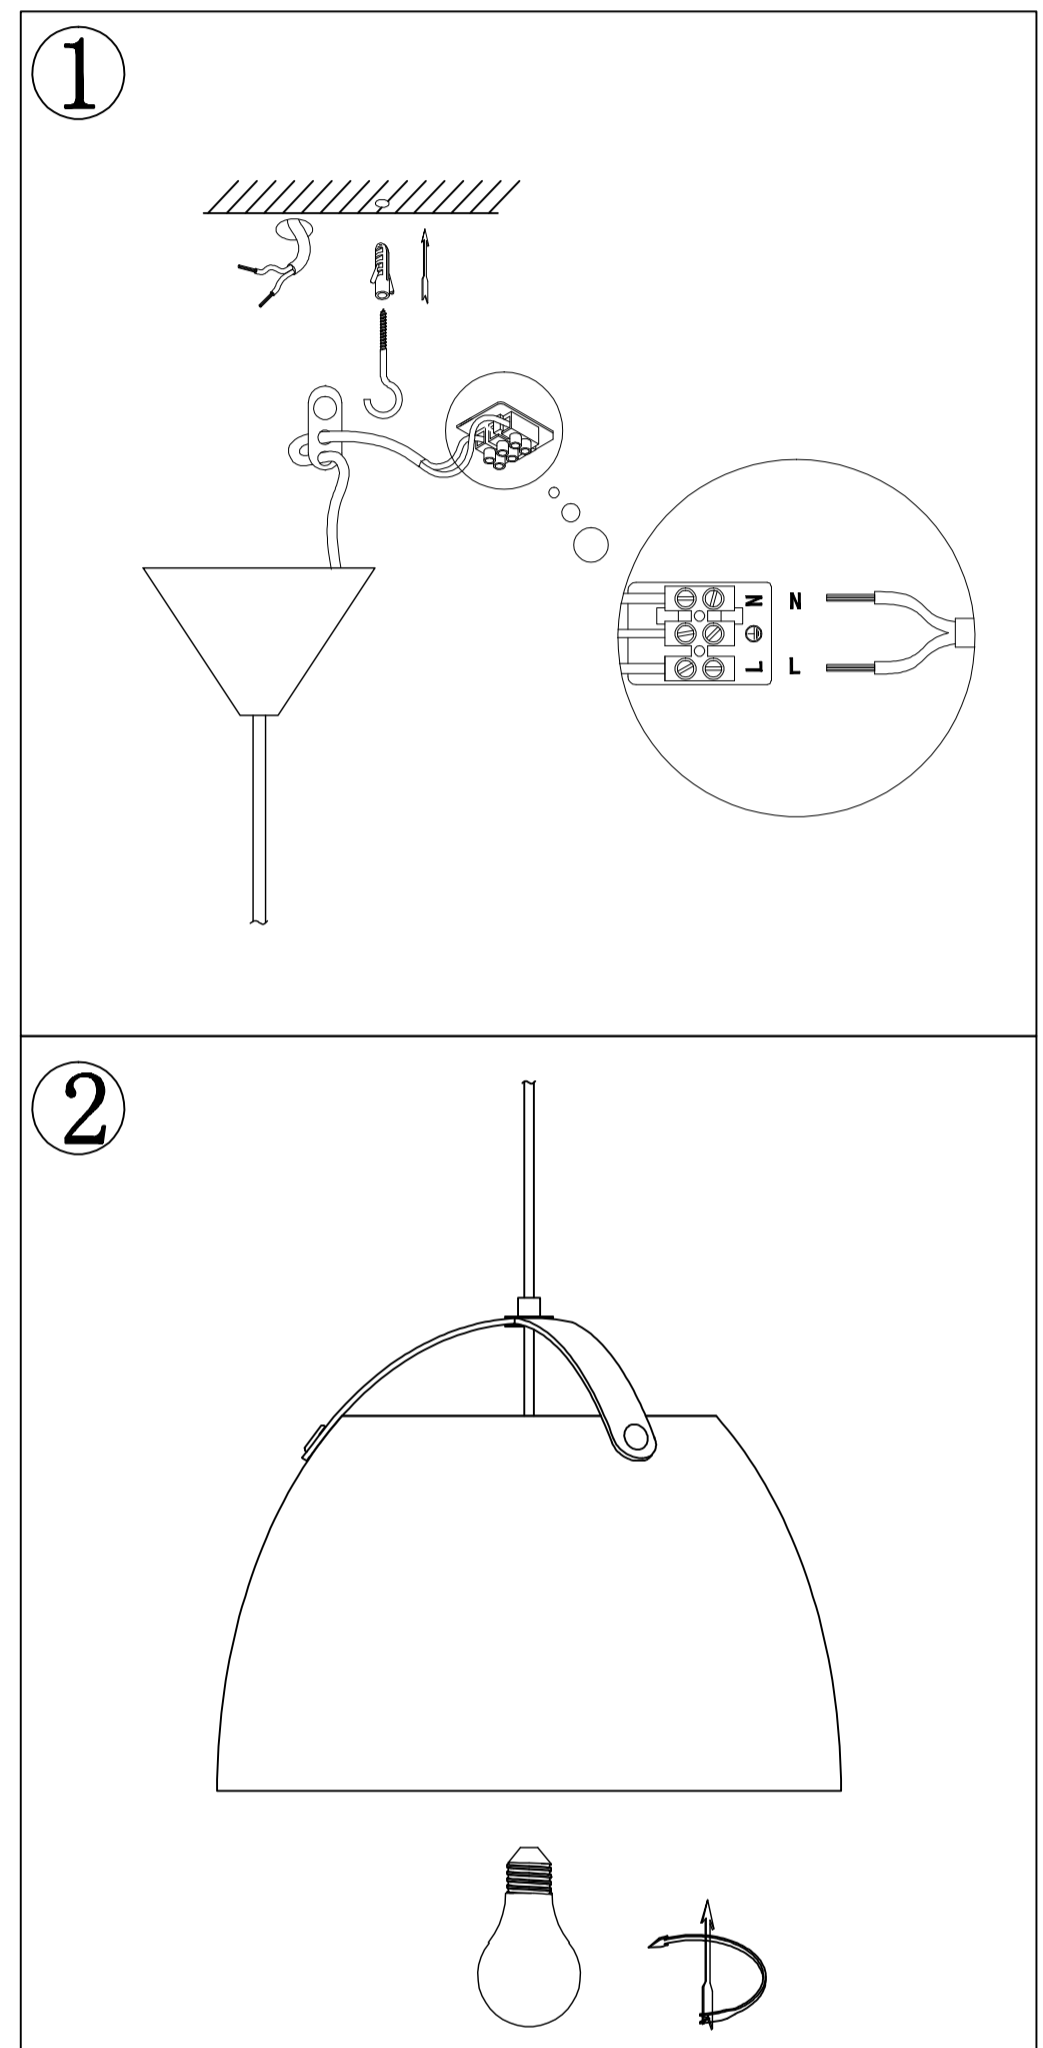

INSTRUCTION MANUAL

Model: OSLO pendel ø40cm

halo
design

COPENHAGEN

INSTRUCTION MANUAL

1 Follow the instruction sketch.

2 Make sure power is OFF on the outlet, before beginning the installation.

3 Insert the light bulb.

4 Go through point 1 to 2 before connecting the lamp to the power.

230V .E27 .MAX 40W