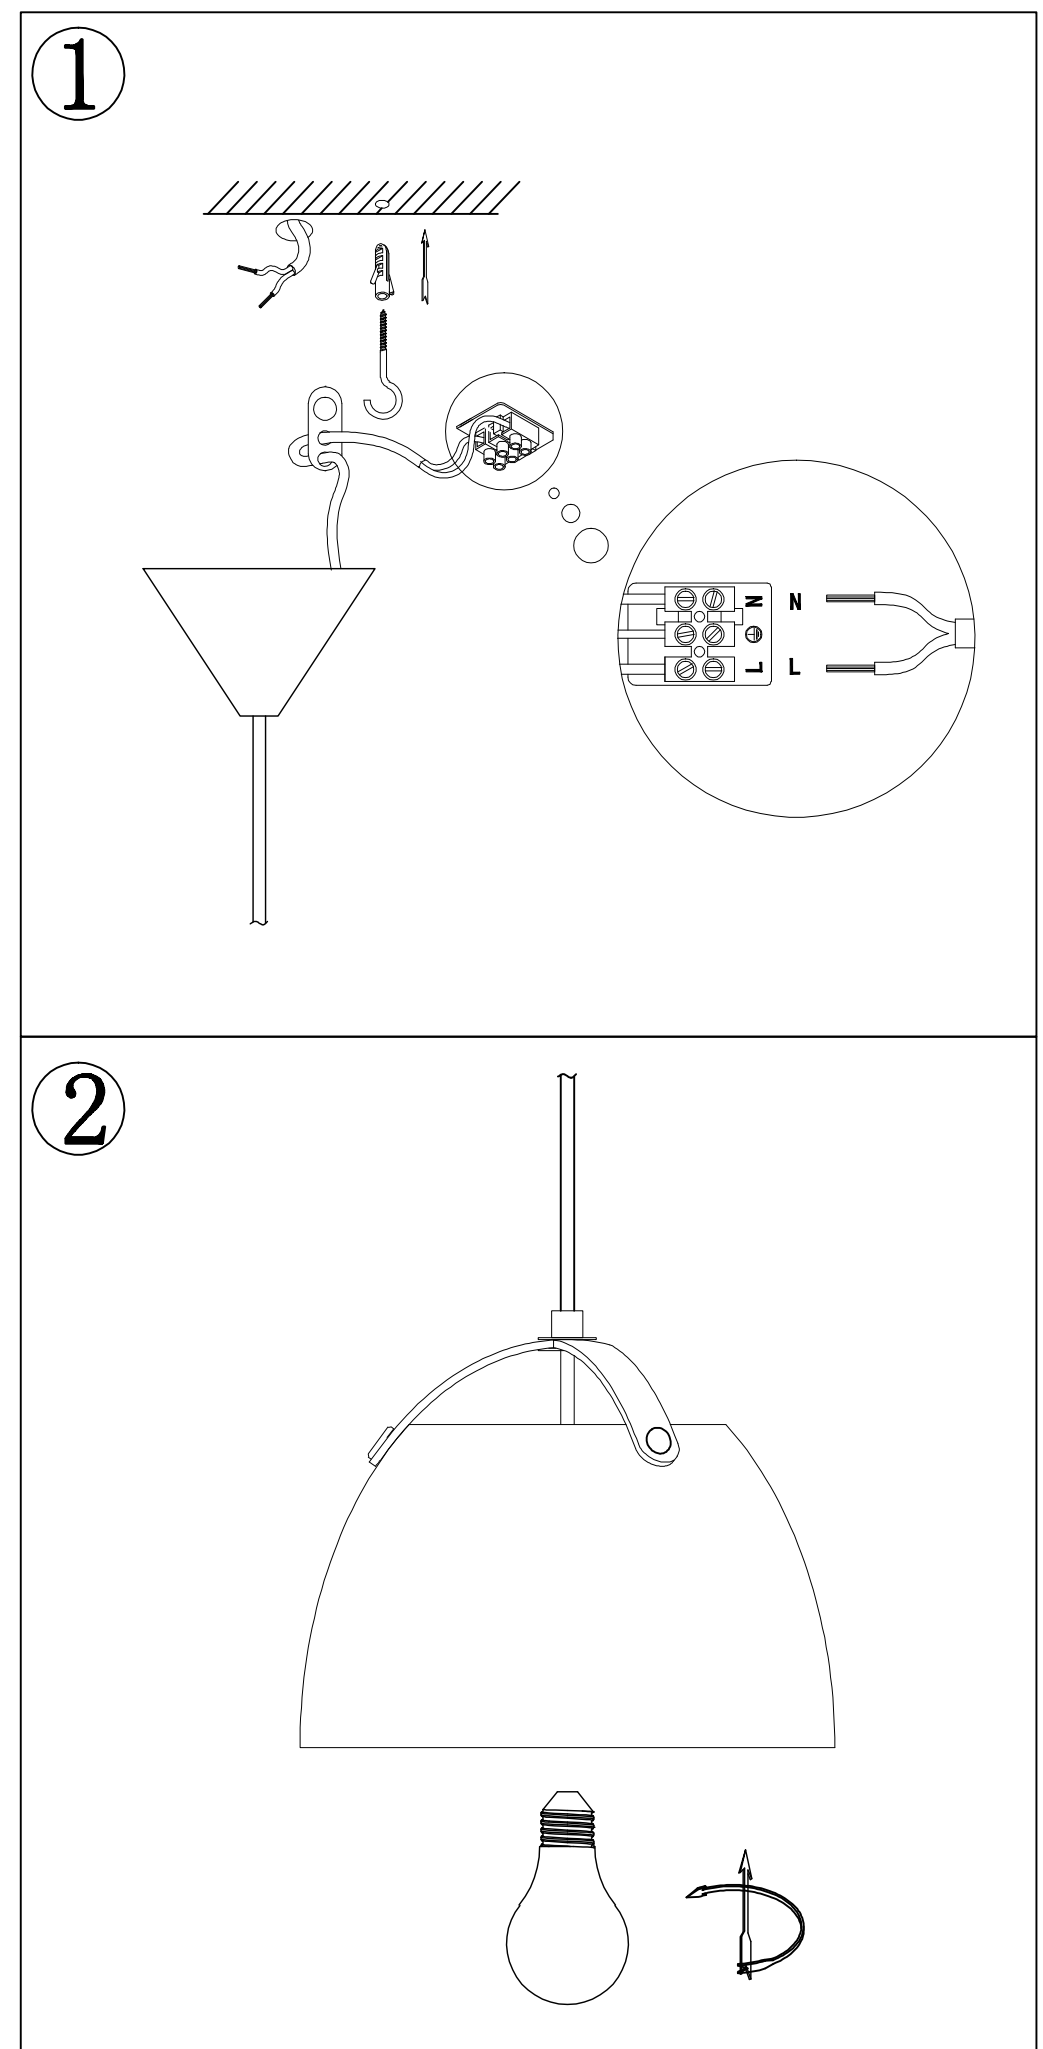

# INSTRUCTION MANUAL

Model: OSLO pendel  $\varnothing$ 24cm

halo  
design

COPENHAGEN

# INSTRUCTION MANUAL

- 1 Follow the instruction sketch.
- 2 Make sure power is OFF on the outlet, before beginning the installation.
- 3 Insert the light bulb.
- 4 Go through point 1 to 2 before connecting the lamp to the power.