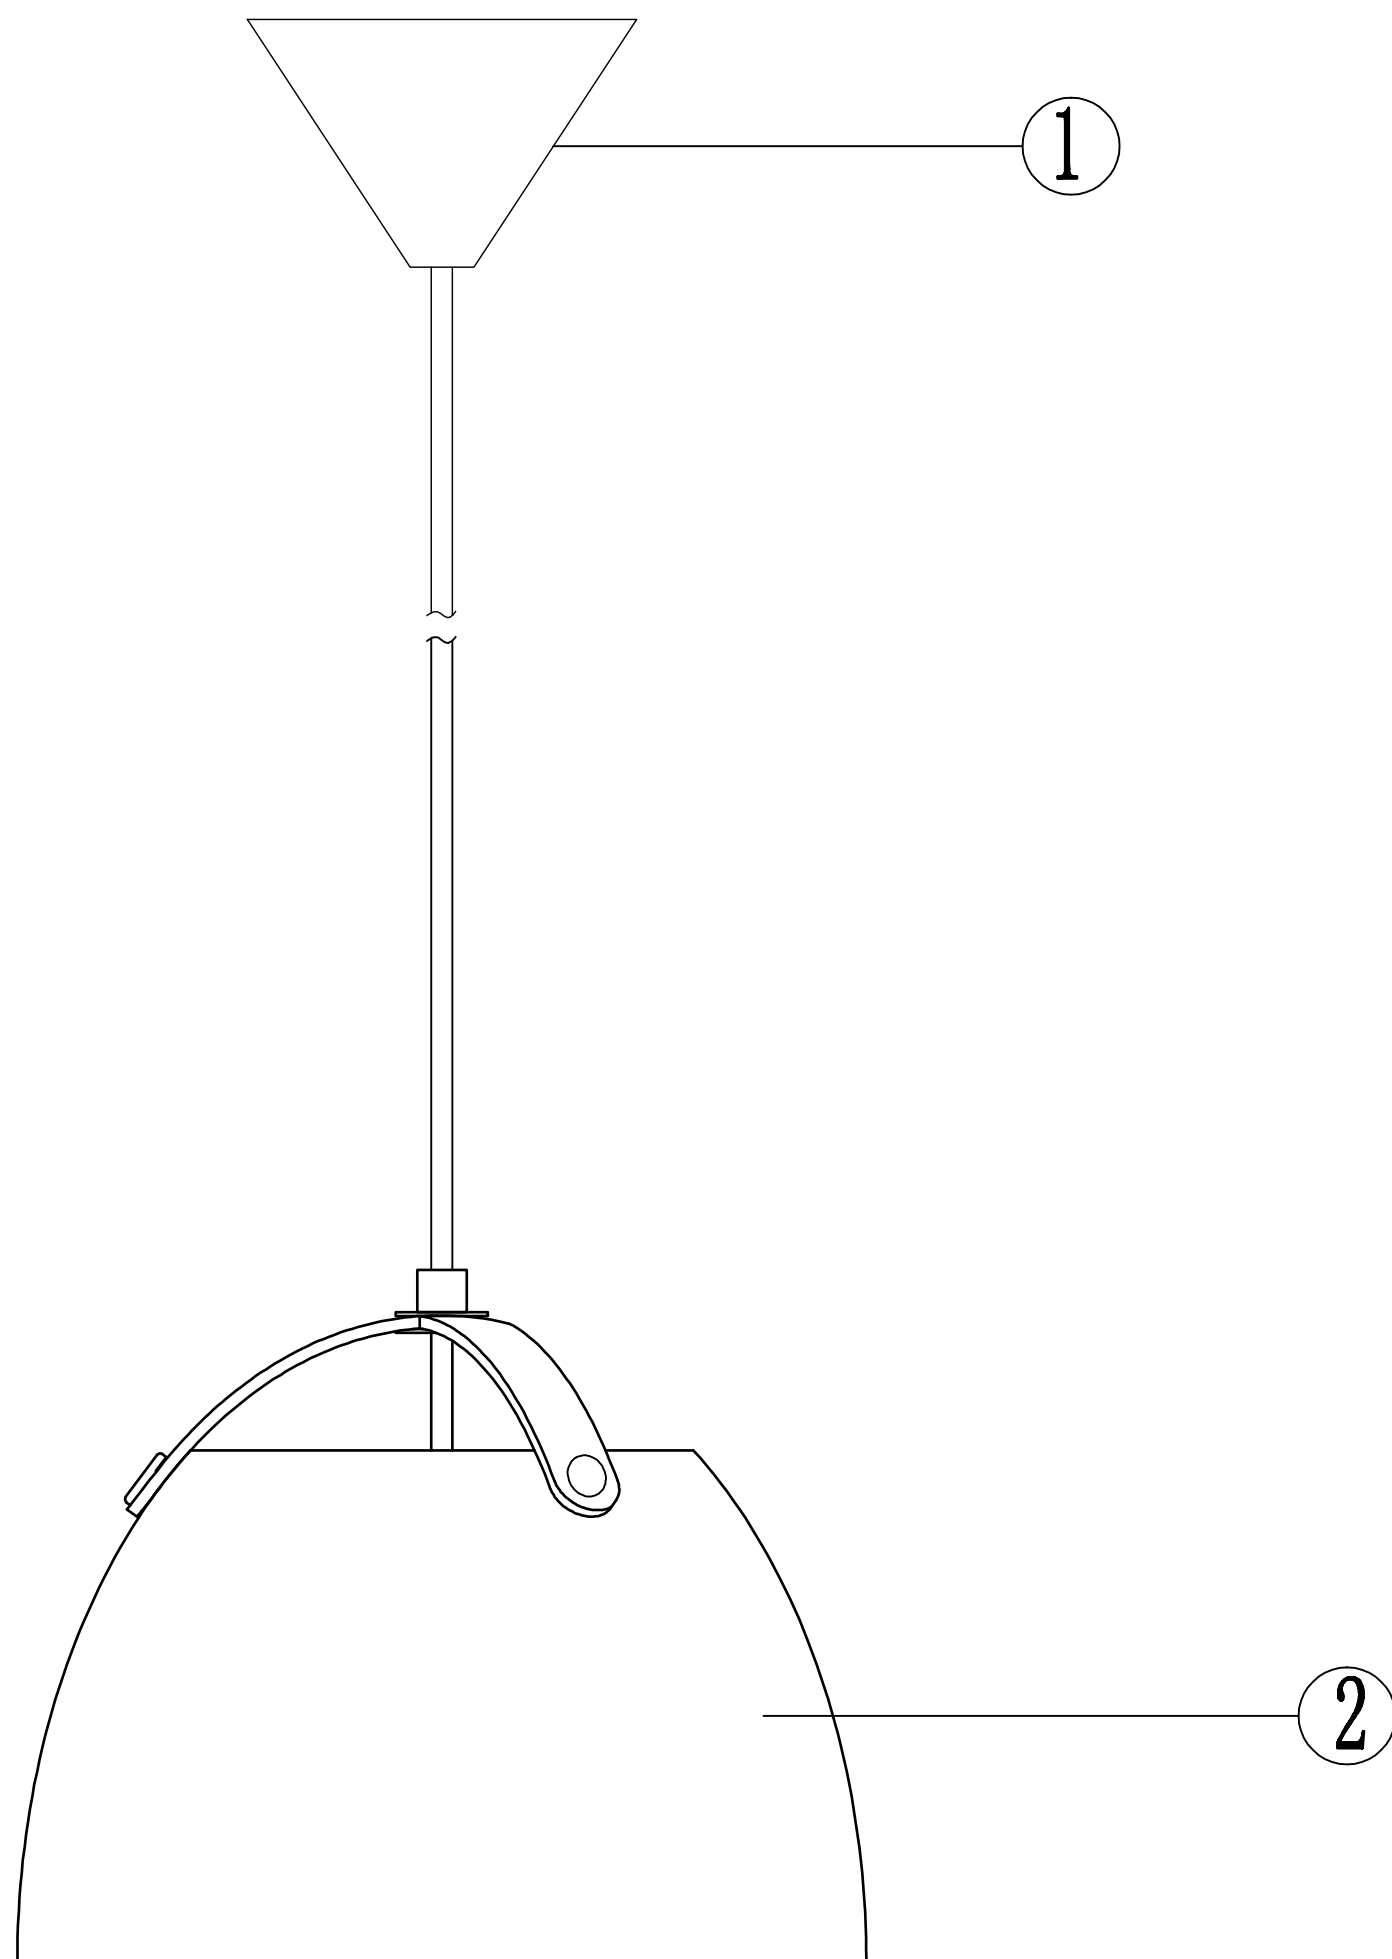

# INSTRUCTION MANUAL

Model: OSLO pendel  $\varnothing$ 24cm

halo  
design

COPENHAGEN

# INSTRUCTION MANUAL

- 1 Follow the instruction sketch.
- 2 Make sure power is OFF on the outlet, before beginning the installation.
- 3 Insert the light bulb.
- 4 Go through point 1 to 2 before connecting the lamp to the power.