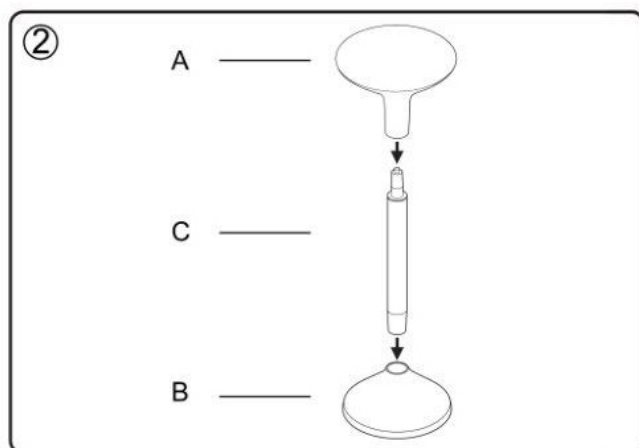

SUN-FLEX®Active

Art.no.: 250200 (62-71 cm.)

Remove the plastic cap over gas spring and discard before assembly

SUN-FLEX
www.sun-flex.com