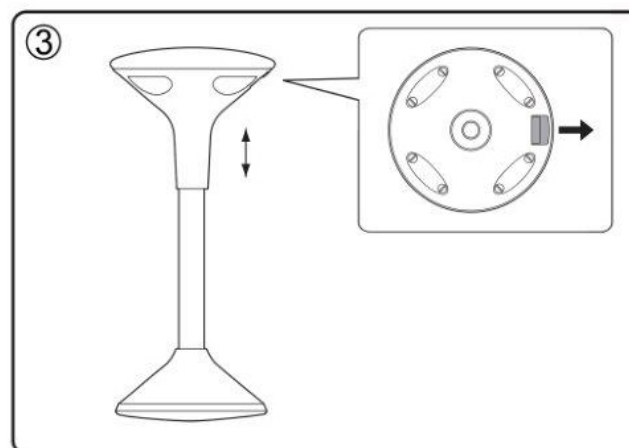

SUN-FLEX®Active

Art.no.: 250200 (62-71 cm.)

Remove the plastic cap over gas spring and discard before assembly

SUN-FLEX
www.sun-flex.com