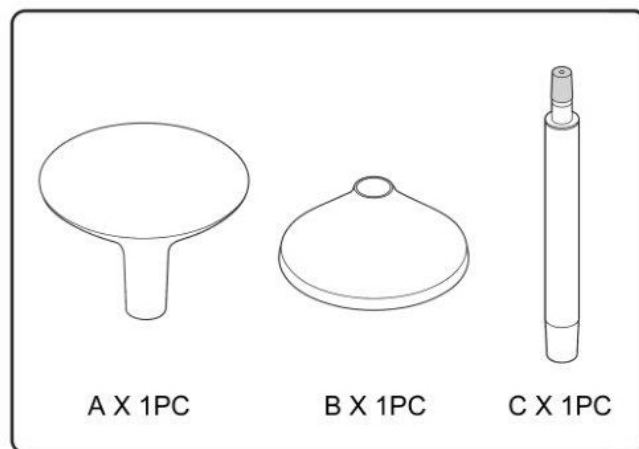

SUN-FLEX®Active

Art.no.: 250200 (62-71 cm.)

Remove the plastic cap over gas spring and discard before assembly

SUN-FLEX
www.sun-flex.com