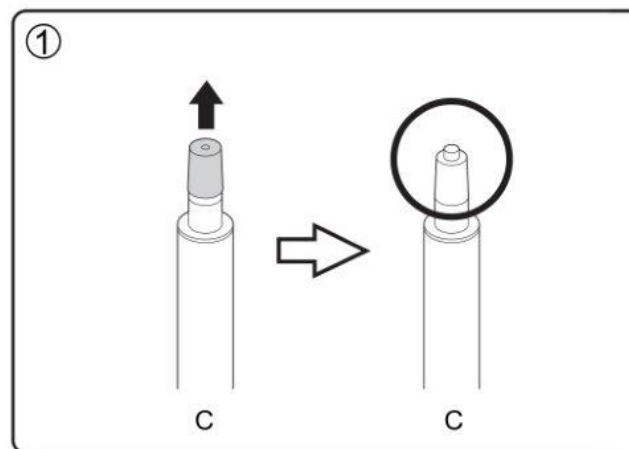

SUN-FLEX®Active

Art.no.: 250200 (62-71 cm.)

Remove the plastic cap over gas spring and discard before assembly

SUN-FLEX
www.sun-flex.com