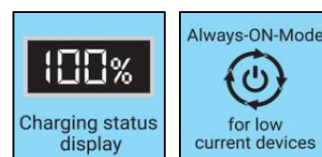

Travel Powerbank 20000 PD35W

Varenr.:

421-41

EAN:

5705730421419