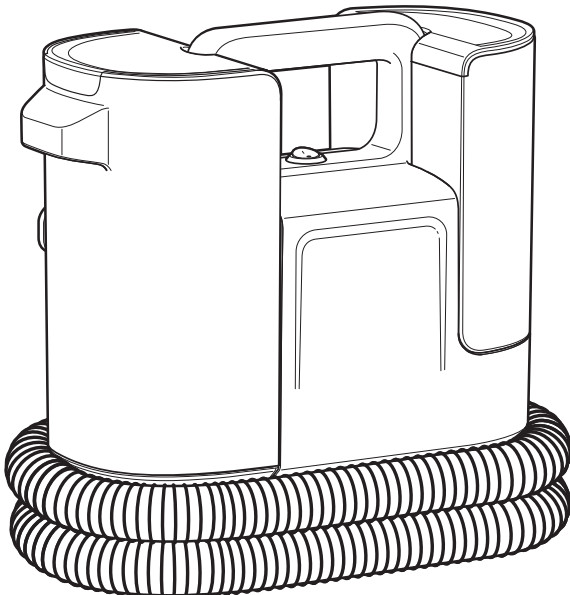

Bissell®

SPOTCLEAN® C5

3861N, 3928N, 3931N

.....4

.....5

.....6

.....10

Spot & Stain, Pet Stain & Odour, Natural Pet Spot & Stain, Spot & Stain Pro Oxy, Oxygen Boost

SPOTCLEAN® C5 3861N

**SPOTCLEAN® C5
(SELECT, PRO)**
3928N, 3931N

©2024 BISSELL Inc. All rights reserved.
Part Number 1639941 10/23 v9
global.BISSELL.com