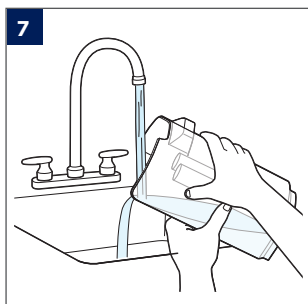

SPOTCLEAN® C5 3861N

**SPOTCLEAN® C5
(SELECT, PRO)**
3928N, 3931N

©2024 BISSELL Inc. All rights reserved.
Part Number 1639941 10/23 v9
global.BISSELL.com