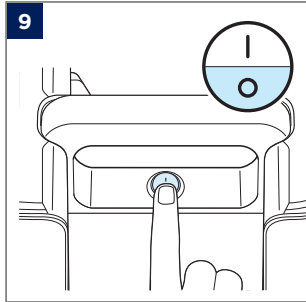

SPOTCLEAN® C5 3861N

**SPOTCLEAN® C5
(SELECT, PRO)**
3928N, 3931N

©2024 BISSELL Inc. All rights reserved.
Part Number 1639941 10/23 v9
global.BISSELL.com