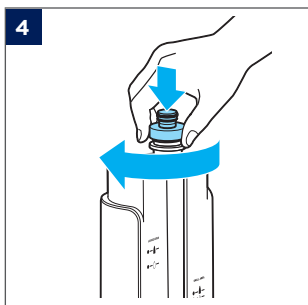

Bissell®

SPOTCLEAN® C5

3861N, 3928N, 3931N

.....4

.....5

.....6

.....10

Spot & Stain, Pet Stain & Odour, Natural Pet Spot & Stain, Spot & Stain Pro Oxy, Oxygen Boost