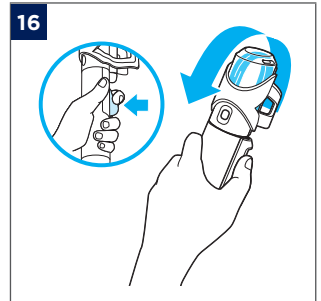

SPOTCLEAN® C5 3861N