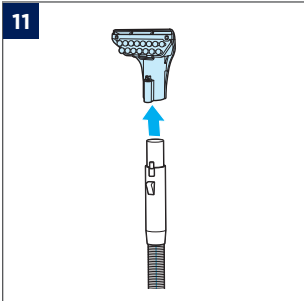

SPOTCLEAN® C5 3861N