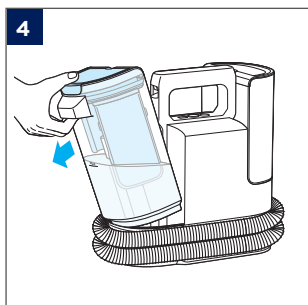

SPOTCLEAN® C5 3861N

**SPOTCLEAN® C5
(SELECT, PRO)**
3928N, 3931N

©2024 BISSELL Inc. All rights reserved.
Part Number 1639941 10/23 v9
global.BISSELL.com