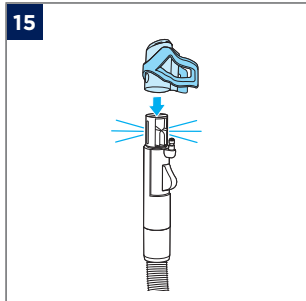

SPOTCLEAN® C5 3861N