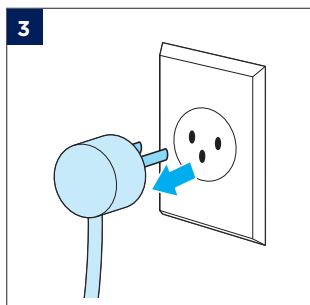

SPOTCLEAN® C5 3861N

**SPOTCLEAN® C5
(SELECT, PRO)**
3928N, 3931N

©2024 BISSELL Inc. All rights reserved.
Part Number 1639941 10/23 v9
global.BISSELL.com