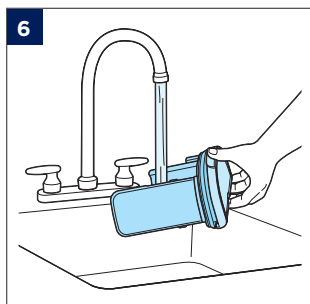

SPOTCLEAN® C5 3861N

**SPOTCLEAN® C5
(SELECT, PRO)**
3928N, 3931N

©2024 BISSELL Inc. All rights reserved.
Part Number 1639941 10/23 v9
global.BISSELL.com