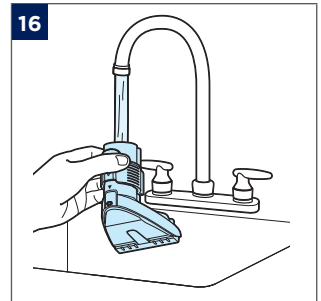

**SPOTCLEAN® C5
(SELECT, PRO)**
3928N, 3931N