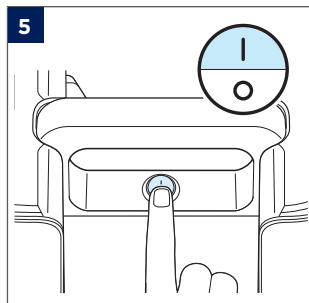

SPOTCLEAN® C5 3861N

**SPOTCLEAN® C5
(SELECT, PRO)**
3928N, 3931N

©2024 BISSELL Inc. All rights reserved.
Part Number 1639941 10/23 v9
global.BISSELL.com