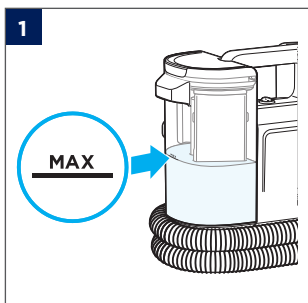

SPOTCLEAN® C5 3861N

**SPOTCLEAN® C5
(SELECT, PRO)**
3928N, 3931N

©2024 BISSELL Inc. All rights reserved.
Part Number 1639941 10/23 v9
global.BISSELL.com