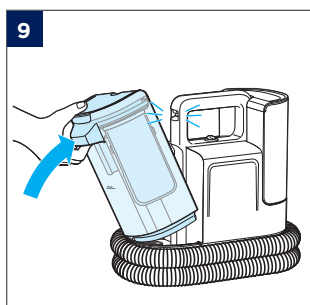

SPOTCLEAN® C5 3861N

**SPOTCLEAN® C5
(SELECT, PRO)**
3928N, 3931N

©2024 BISSELL Inc. All rights reserved.
Part Number 1639941 10/23 v9
global.BISSELL.com