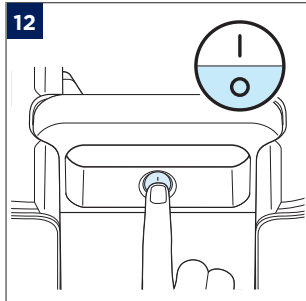

SPOTCLEAN® C5 3861N

**SPOTCLEAN® C5
(SELECT, PRO)**
3928N, 3931N

©2024 BISSELL Inc. All rights reserved.
Part Number 1639941 10/23 v9
global.BISSELL.com