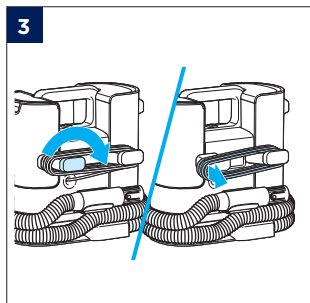

SPOTCLEAN® C5 3861N

**SPOTCLEAN® C5
(SELECT, PRO)**
3928N, 3931N

©2024 BISSELL Inc. All rights reserved.
Part Number 1639941 10/23 v9
global.BISSELL.com