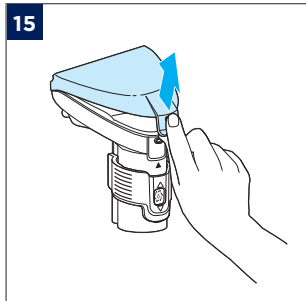

**SPOTCLEAN® C5
(SELECT, PRO)**
3928N, 3931N