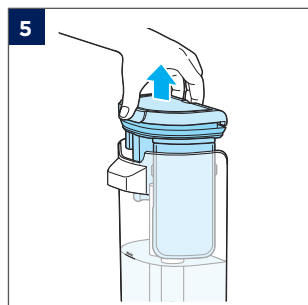

SPOTCLEAN® C5 3861N

**SPOTCLEAN® C5
(SELECT, PRO)**
3928N, 3931N

©2024 BISSELL Inc. All rights reserved.
Part Number 1639941 10/23 v9
global.BISSELL.com