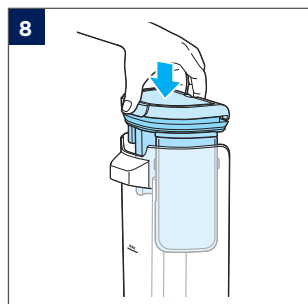

SPOTCLEAN® C5 3861N

**SPOTCLEAN® C5
(SELECT, PRO)**
3928N, 3931N

©2024 BISSELL Inc. All rights reserved.
Part Number 1639941 10/23 v9
global.BISSELL.com