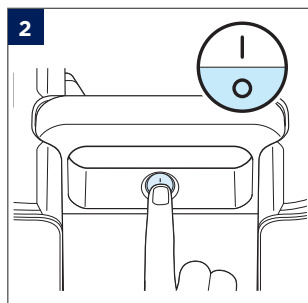

SPOTCLEAN® C5 3861N

**SPOTCLEAN® C5
(SELECT, PRO)**
3928N, 3931N

©2024 BISSELL Inc. All rights reserved.
Part Number 1639941 10/23 v9
global.BISSELL.com